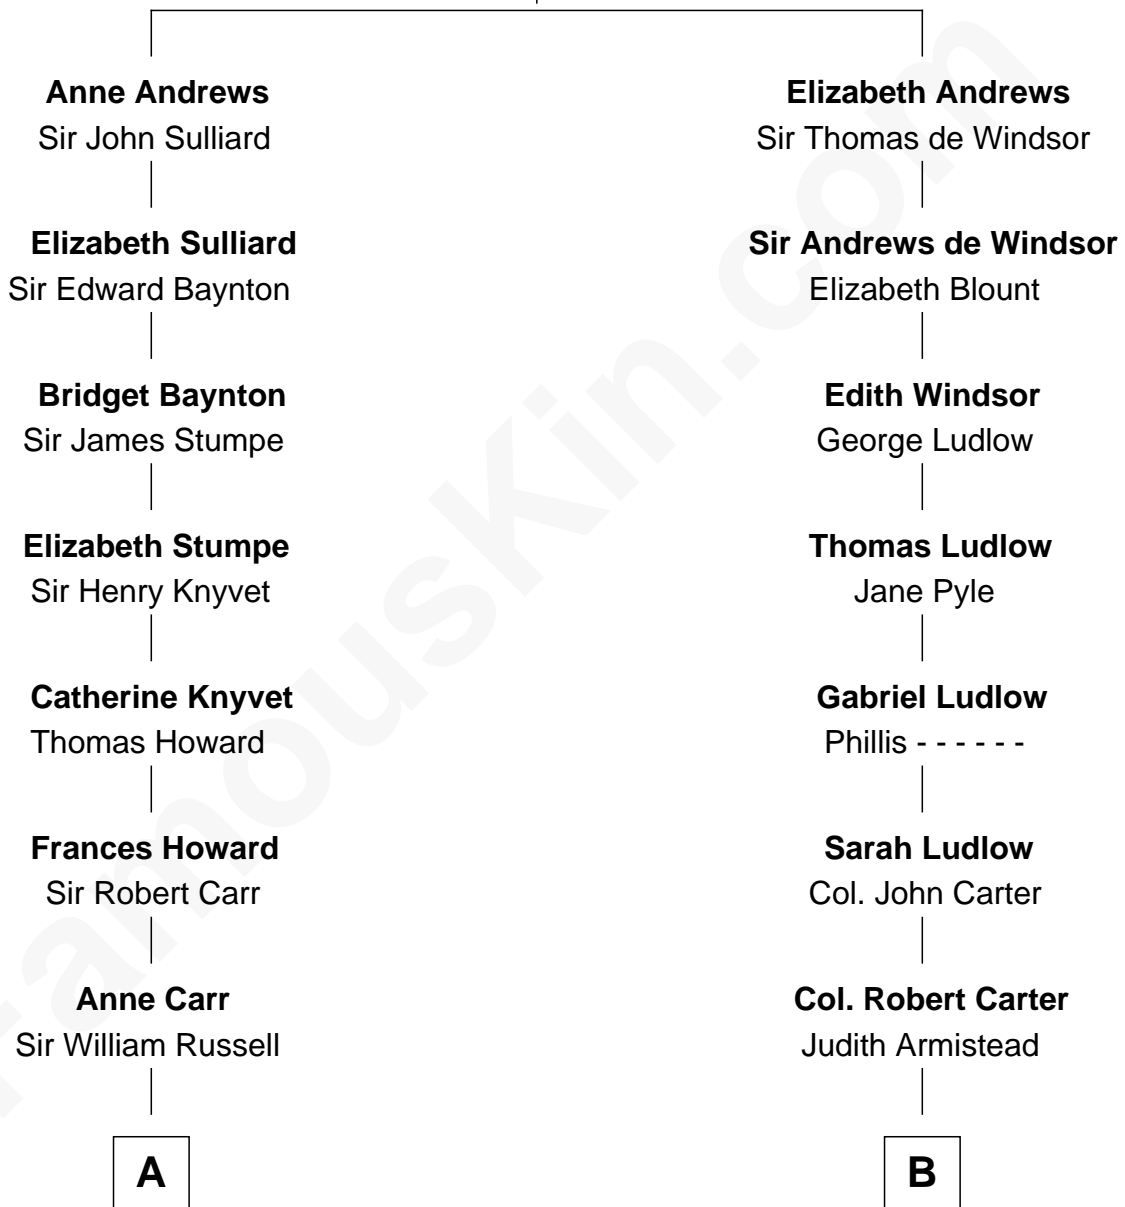

# FamousKin.com Relationship Chart of

**Sarah Ferguson**

*Duchess of York*

13th cousin 4 times removed of

**Harry F. Byrd**

*50th Governor of Virginia*

**John Andrews**  
Elizabeth Stratton

**A**

**William Russell**  
Rachel Wriothesley

**Sir Wriothesley Russell**  
Elizabeth Howland

**John Russell**  
Gertrude Leveson-Gower

**Francis Russell**  
Elizabeth Keppel

**Sir John Russell**  
Georgiana Gordon

**Louisa Jane Russell**  
James Hamilton

**Louisa Jane Hamilton**  
William Henry Walter Montagu-Douglas-Scott

**Herbert Andrew Montagu-Douglas-Scott**  
Marie Josephine Edwards

**Marian Louisa Montagu-Douglas-Scott**  
Andrew Henry Ferguson