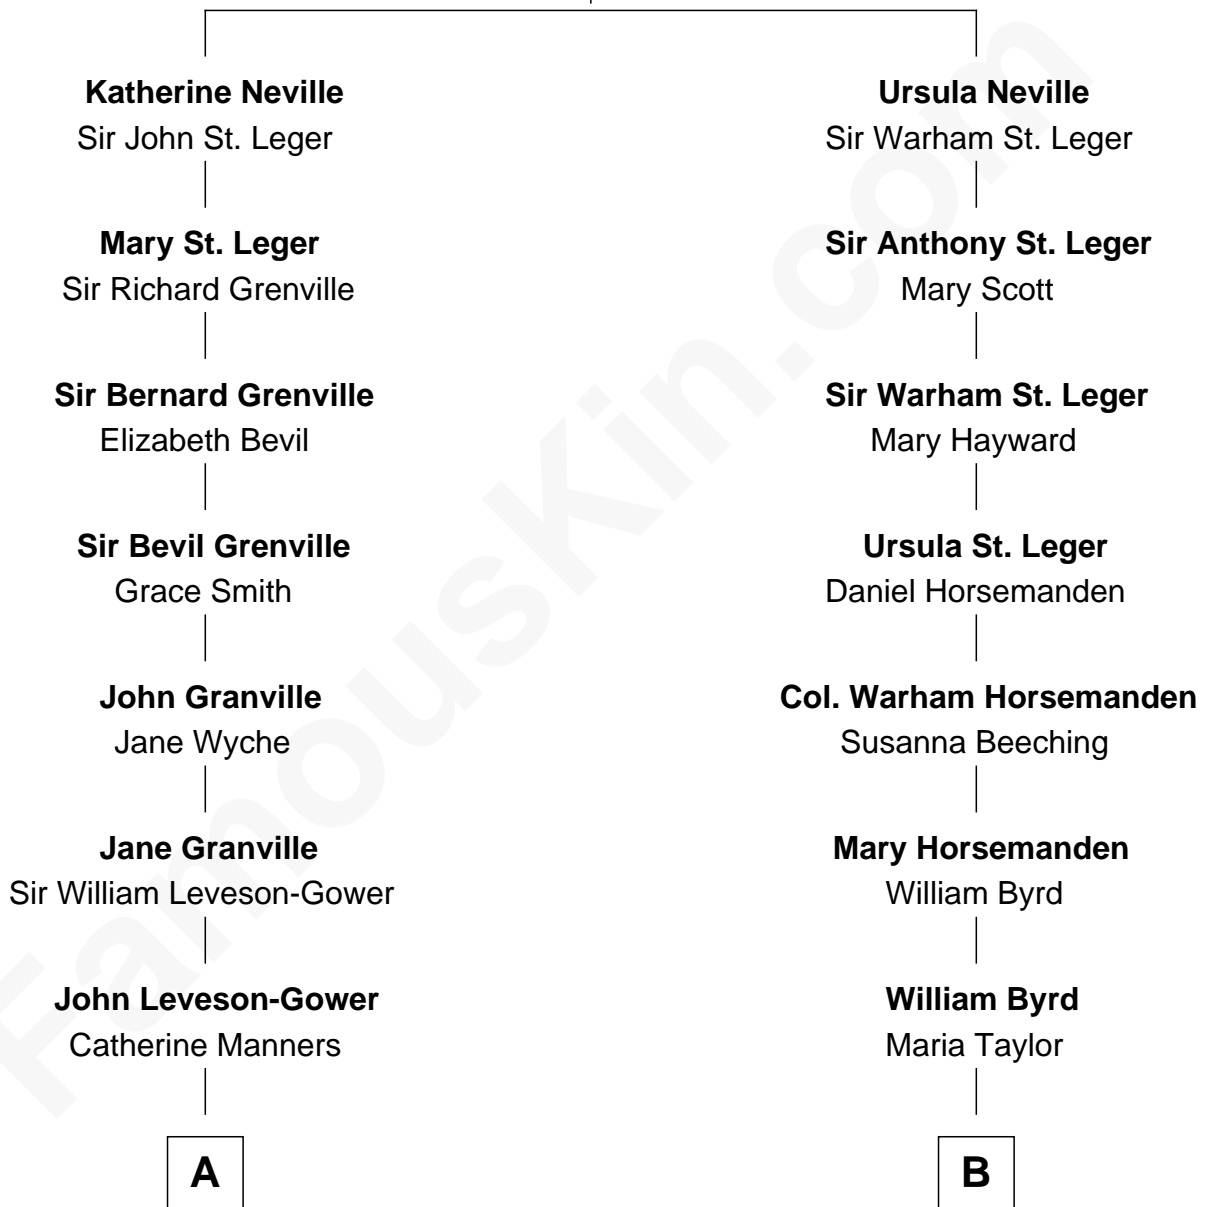

# FamousKin.com Relationship Chart of

**Sarah Ferguson**

*Duchess of York*

12th cousin 4 times removed of

**Harry F. Byrd**

*50th Governor of Virginia*

**George Neville**

Mary Stafford

**A**

**John Leveson-Gower**

Evelyn Pierrepont

**Gertrude Leveson-Gower**

John Russell

**Francis Russell**

Elizabeth Keppel

**Sir John Russell**

Georgiana Gordon

**Louisa Jane Russell**

James Hamilton

**Louisa Jane Hamilton**

William Henry Walter Montagu-Douglas-Scott

**Herbert Andrew Montagu-Douglas-Scott**

Marie Josephine Edwards

**Marian Louisa Montagu-Douglas-Scott**

Andrew Henry Ferguson

**Ronald Ivor Ferguson**

Susan Mary Wright

**Sarah Ferguson**

*Duchess of York*

**B**

**William Byrd**

Elizabeth Hill Carter