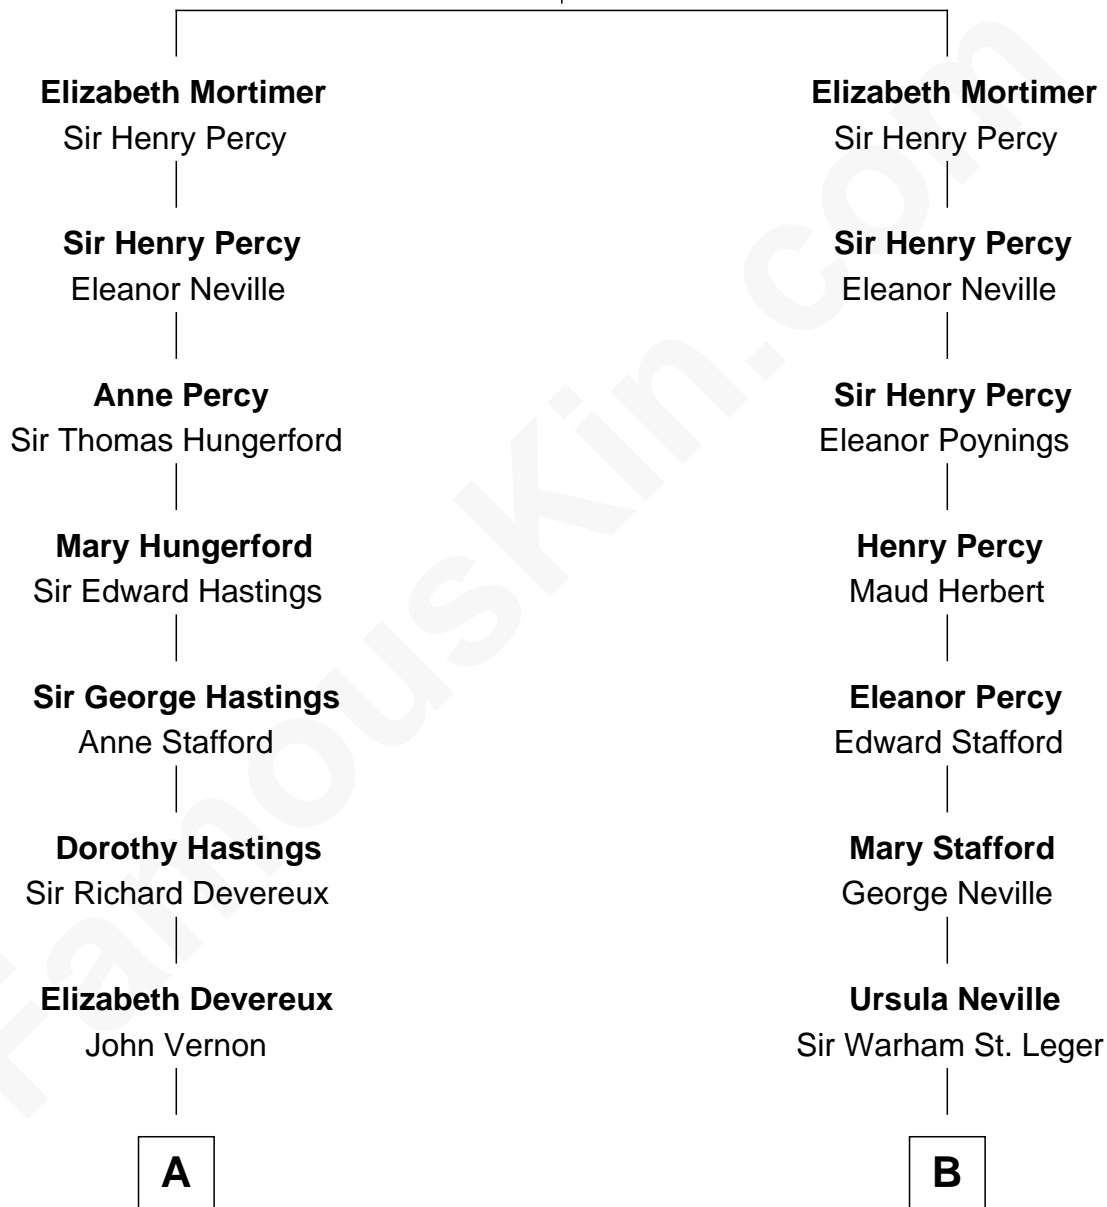

FamousKin.com Relationship Chart of

Sarah Ferguson

Duchess of York

18th cousin 1 time removed of

Harry F. Byrd

50th Governor of Virginia

Edmund Mortimer
Philippa Plantagenet

A

Elizabeth Vernon
Henry Wriothesley

Thomas Wriothesley
Rachel Massüe de Ruvigny

Rachel Wriothesley
William Russell

Sir Wriothesley Russell
Elizabeth Howland

John Russell
Gertrude Leveson-Gower

Francis Russell
Elizabeth Keppel