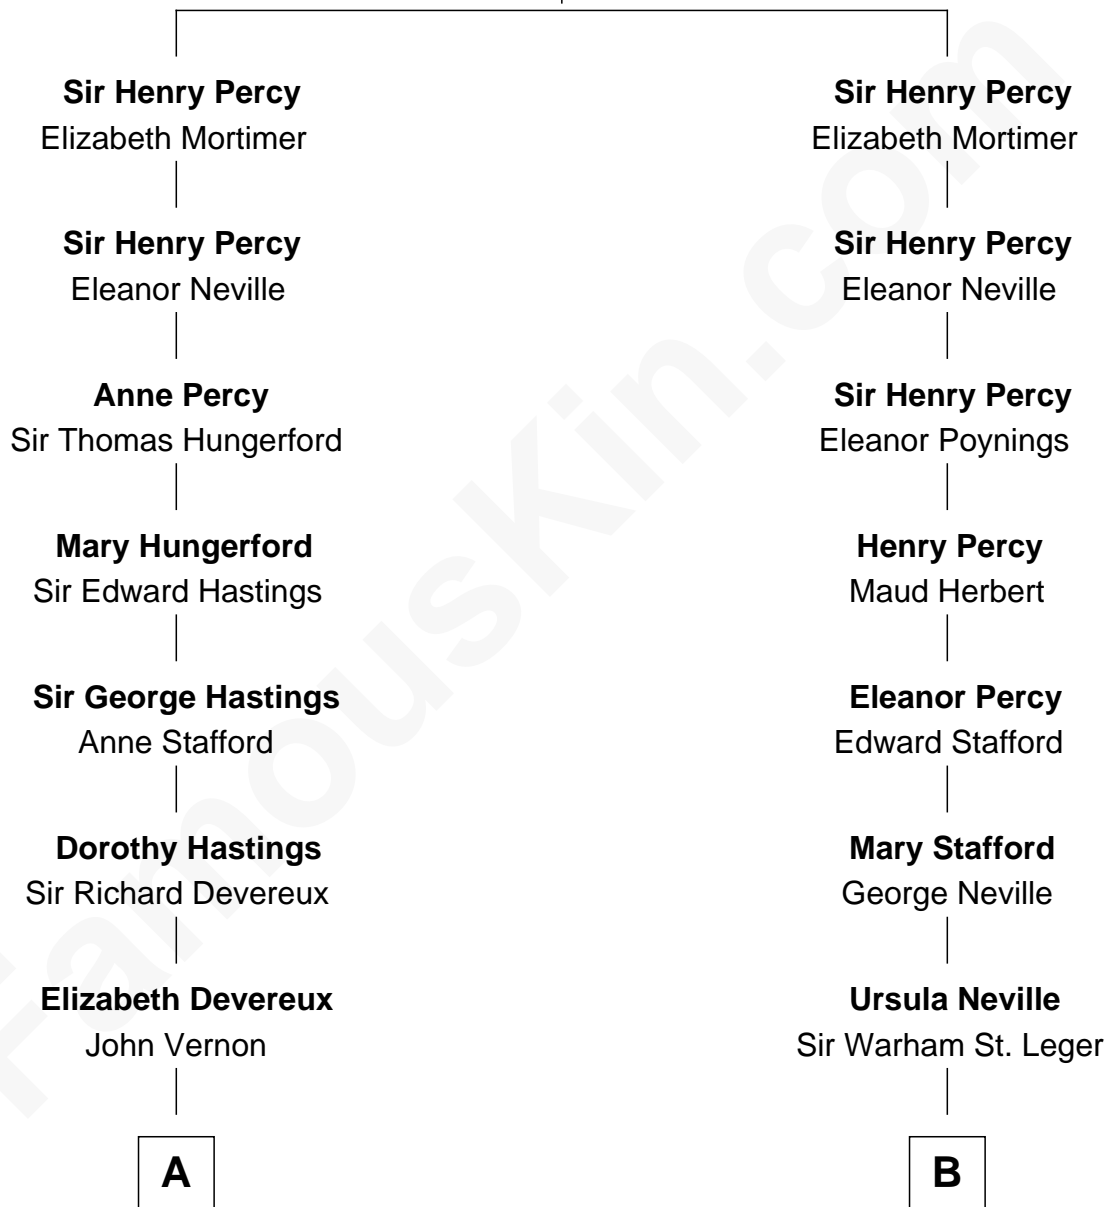

FamousKin.com Relationship Chart of

Sarah Ferguson

Duchess of York

18th cousin 1 time removed of

Harry F. Byrd

50th Governor of Virginia

Sir Henry Percy
Margaret de Neville

A

Elizabeth Vernon
Henry Wriothesley

Thomas Wriothesley
Rachel Massüe de Ruvigny

Rachel Wriothesley
William Russell

Sir Wriothesley Russell
Elizabeth Howland

John Russell
Gertrude Leveson-Gower

Francis Russell
Elizabeth Keppel