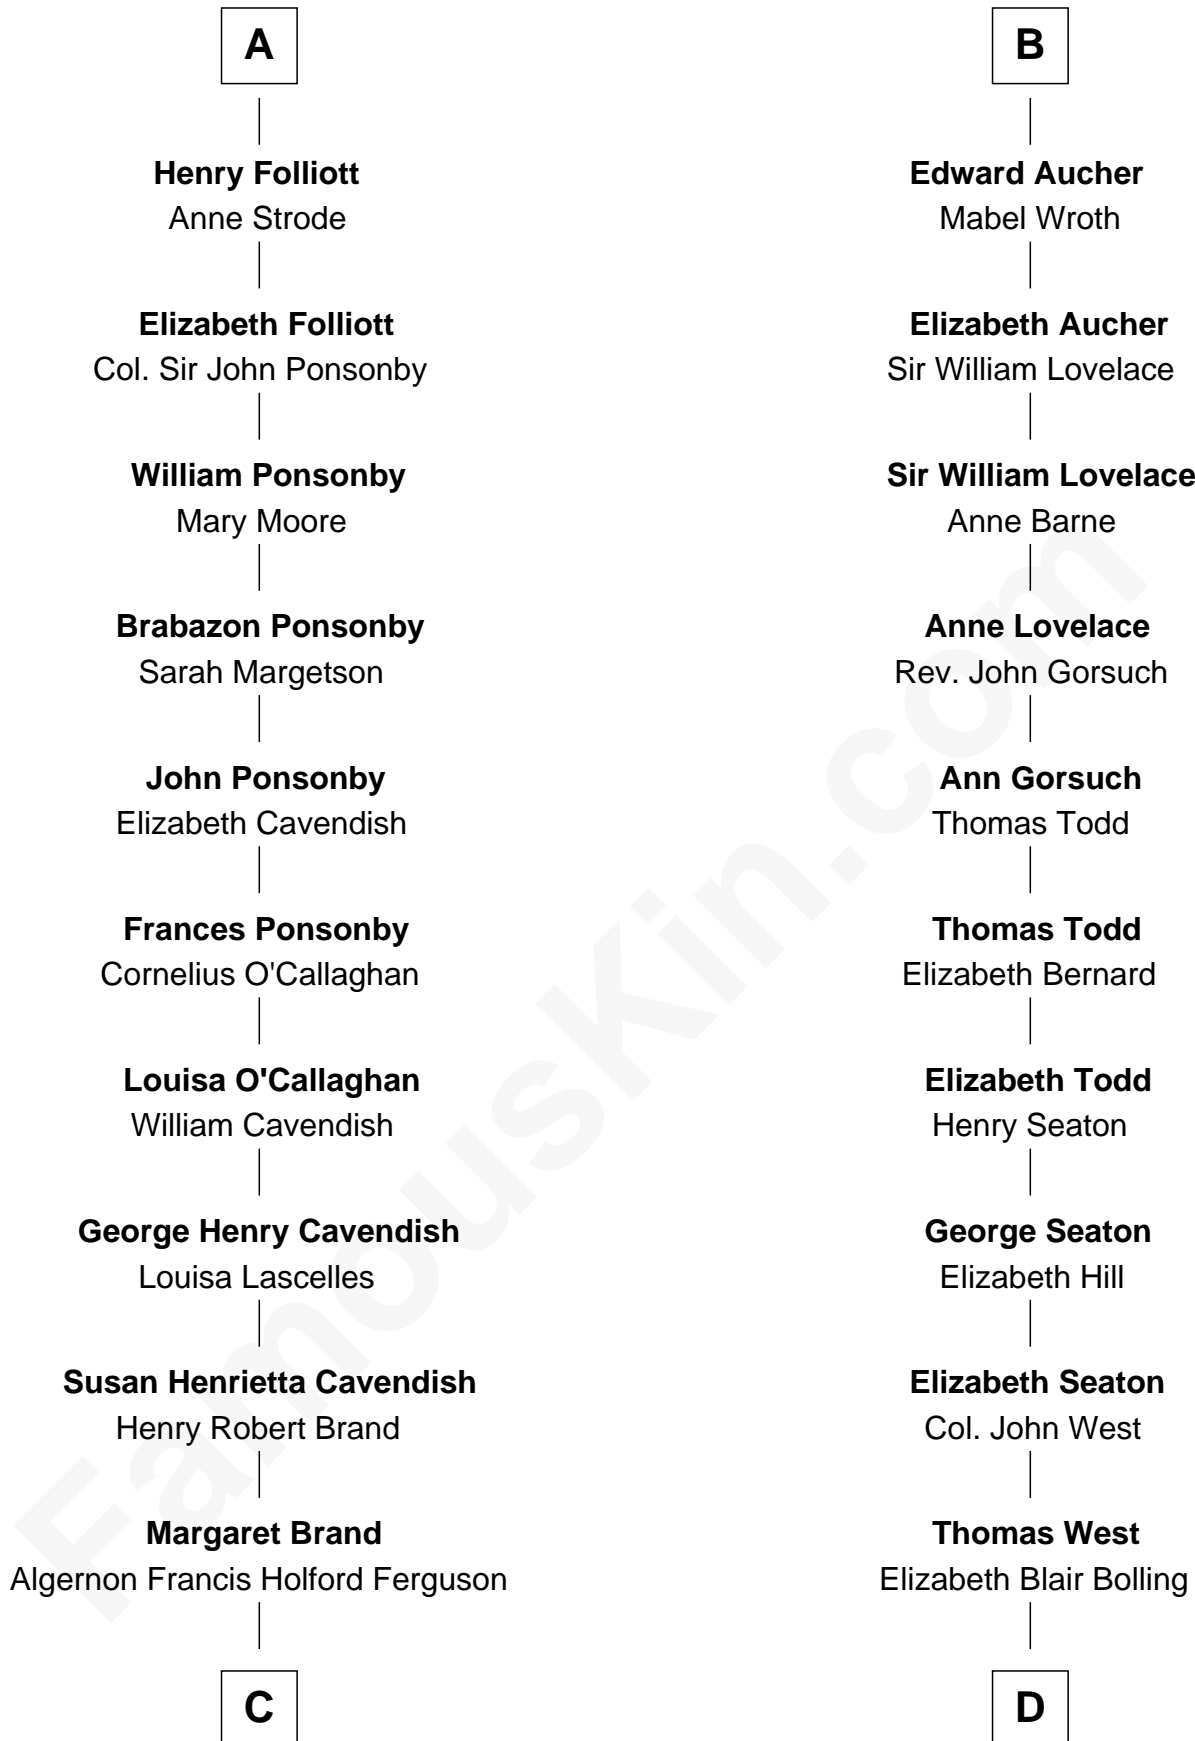

FamousKin.com
Relationship Chart of
Sarah Ferguson
Duchess of York

19th cousin 2 times removed of

Harry F. Byrd
50th Governor of Virginia

C

Andrew Henry Ferguson
Marian Louisa Montagu-Douglas-Scott

Ronald Ivor Ferguson
Susan Mary Wright

Sarah Ferguson
Duchess of York

D

Eliza Bolling West
Dr. Joel Walker Flood

Col. Henry De La Warr Flood
Mary Elizabeth Trent

Joel Walker Flood
Ella Faulkner

Eleanor Bolling Flood
Richard Evelyn Byrd

Harry F. Byrd
50th Governor of Virginia