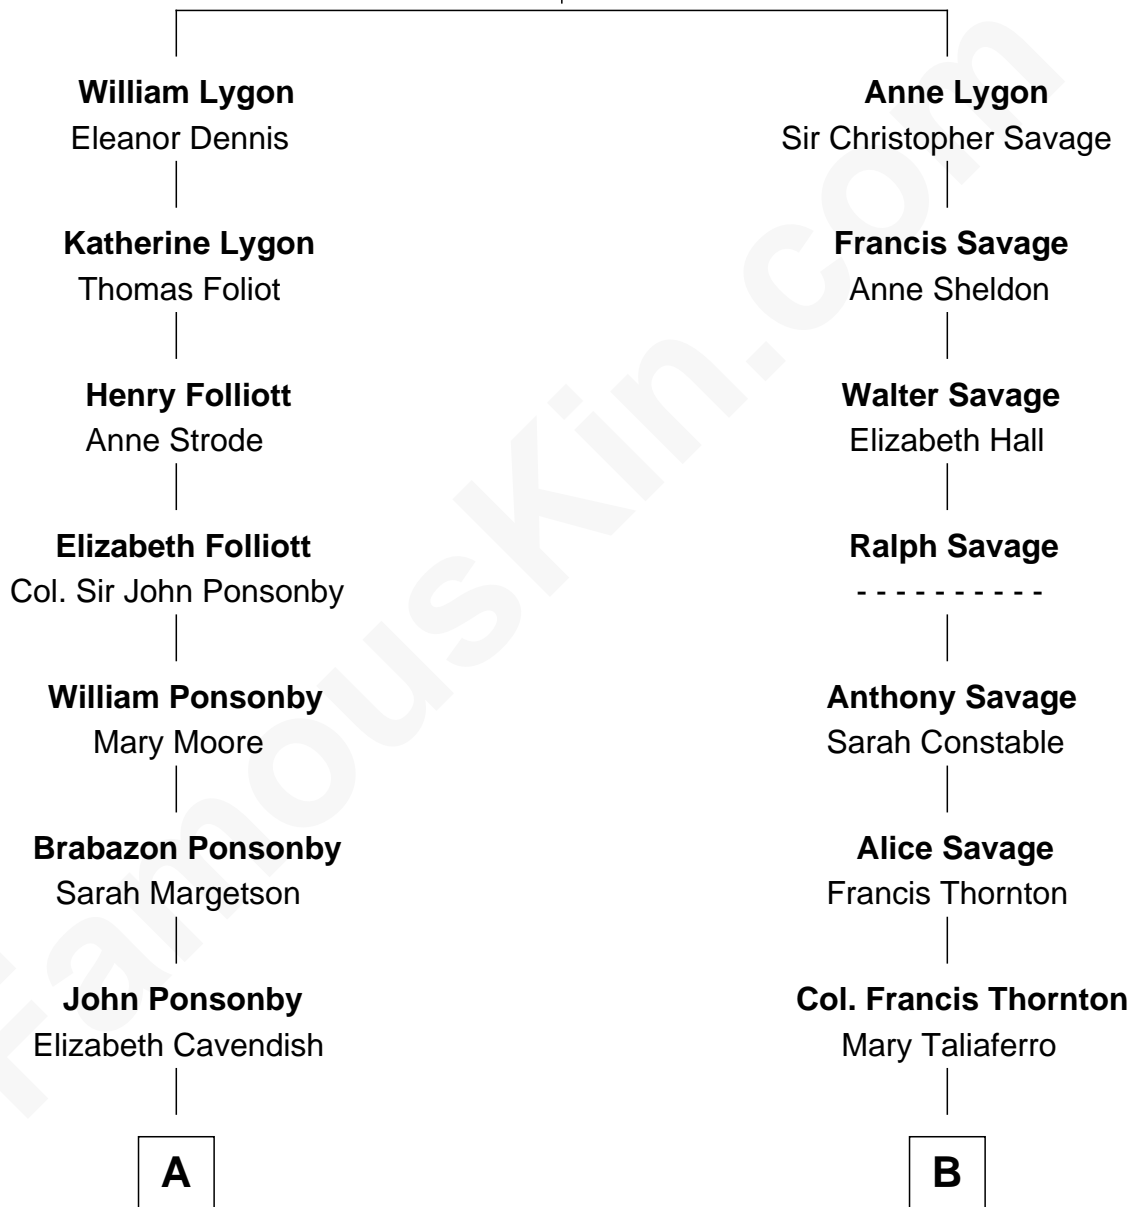

# FamousKin.com Relationship Chart of

**Sarah Ferguson**

*Duchess of York*

9th cousin 5 times removed of

**Meriwether Lewis**

*Lewis and Clark Expedition*

**Sir Richard Lygon**

Margaret Greville

**A**

**Frances Ponsonby**  
Cornelius O'Callaghan

**Louisa O'Callaghan**  
William Cavendish

**George Henry Cavendish**  
Louisa Lascelles

**Susan Henrietta Cavendish**  
Henry Robert Brand

**Margaret Brand**  
Algernon Francis Holford Ferguson

**Andrew Henry Ferguson**  
Marian Louisa Montagu-Douglas-Scott

**Ronald Ivor Ferguson**  
Susan Mary Wright

**Sarah Ferguson**  
*Duchess of York*

**B**

**Elizabeth Thornton**  
Thomas Meriwether

**Lucy Meriwether**  
William Lewis

**Meriwether Lewis**  
*Lewis and Clark Expedition*