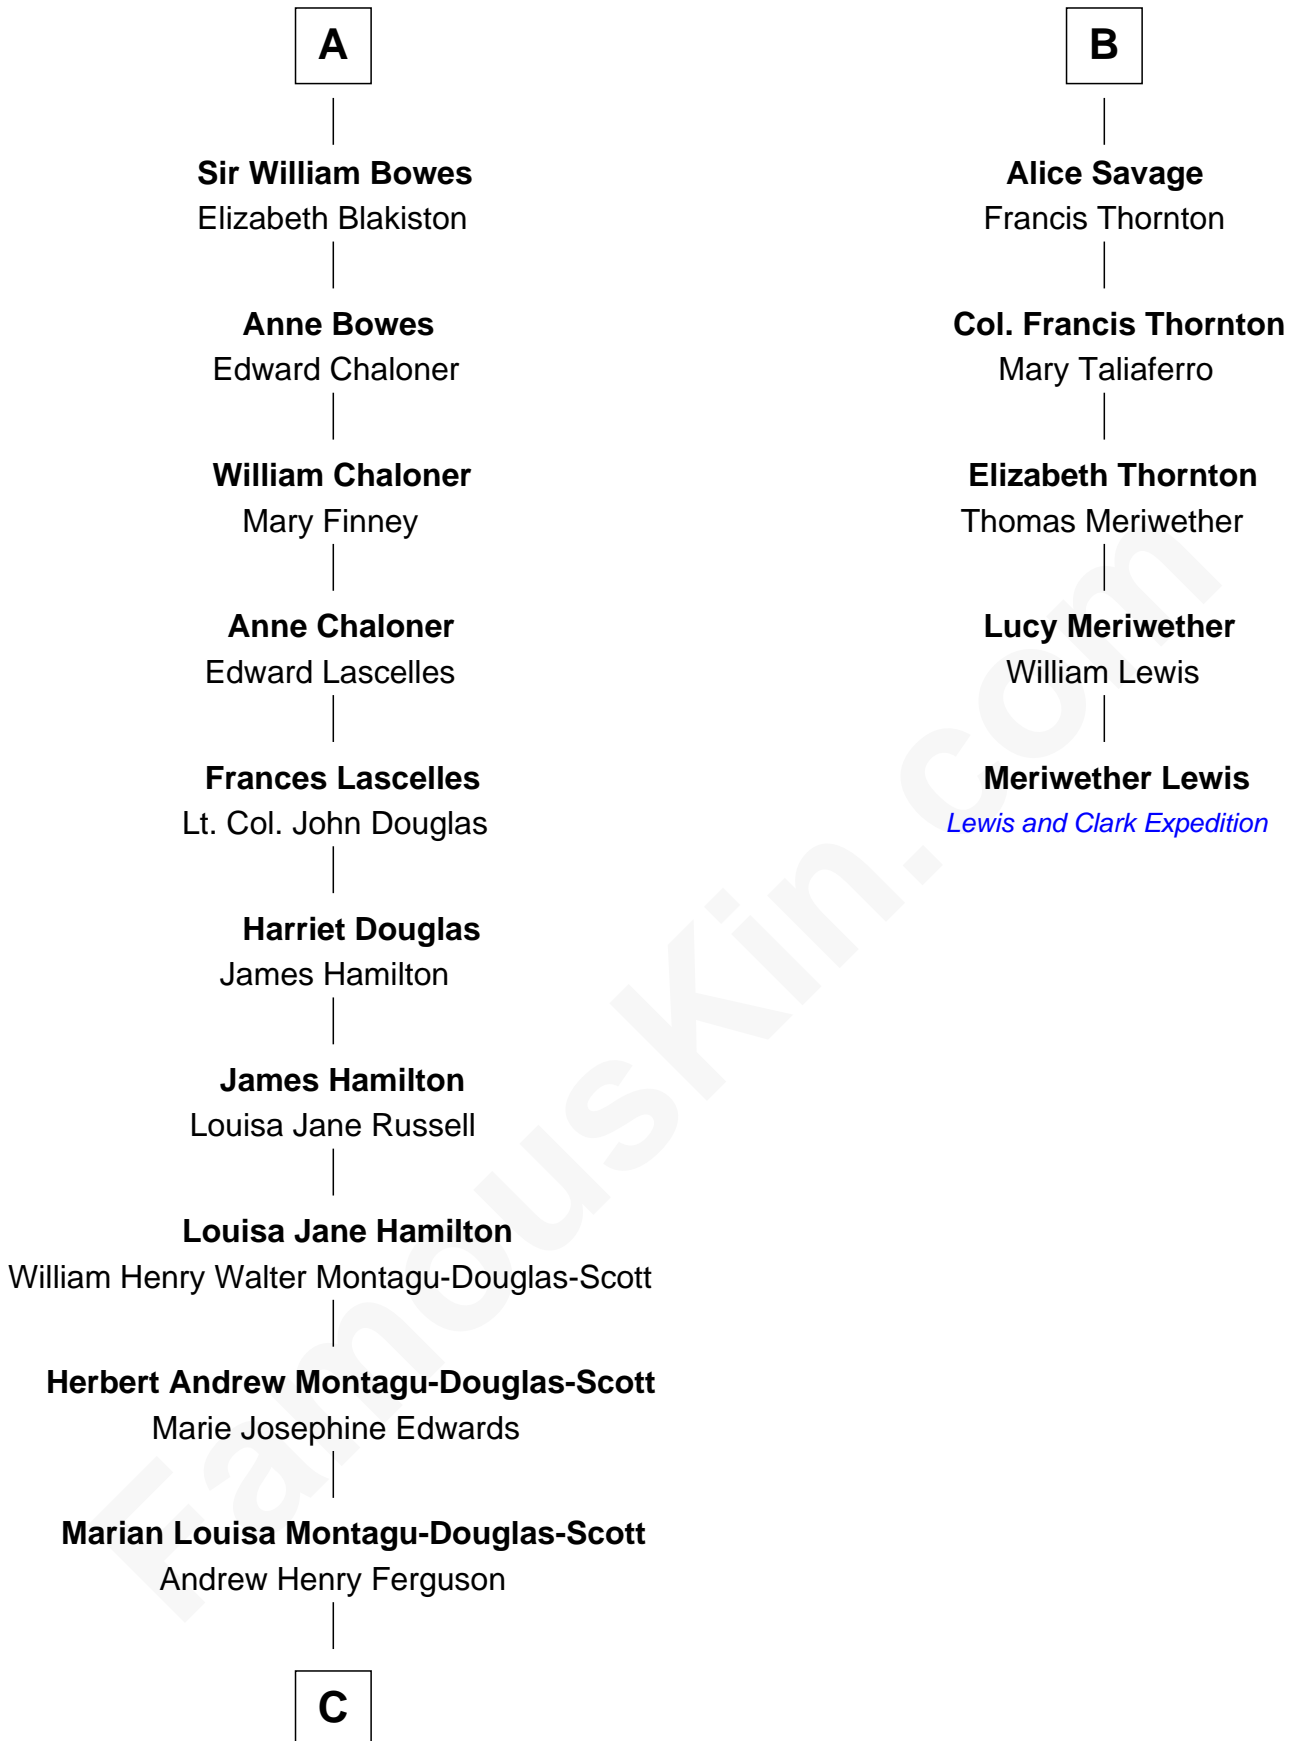

FamousKin.com Relationship Chart of

Sarah Ferguson

Duchess of York

11th cousin 7 times removed of

Meriwether Lewis

Lewis and Clark Expedition

Sir Thomas Stanley

Joan Goushill

Margaret Stanley
Sir William Troutbeck

Adam Troutbeck
Joan Molyneux

Margaret Troutbeck
Sir John Talbot

Sir John Talbot
Frances Giffard

Jane Talbot
Sir George Bowes

Thomas Bowes
Anne Warcop

Thomas Bowes
Anne Maxton

A

Katherine Stanley
Sir John Savage

Sir Christopher Savage
Anne Stanley

Sir Christopher Savage
Anne Lygon

Francis Savage
Anne Sheldon

Walter Savage
Elizabeth Hall

Ralph Savage

Anthony Savage
Sarah Constable

B

C

—
Ronald Ivor Ferguson

Susan Mary Wright

—
Sarah Ferguson

Duchess of York

FamousKin.com