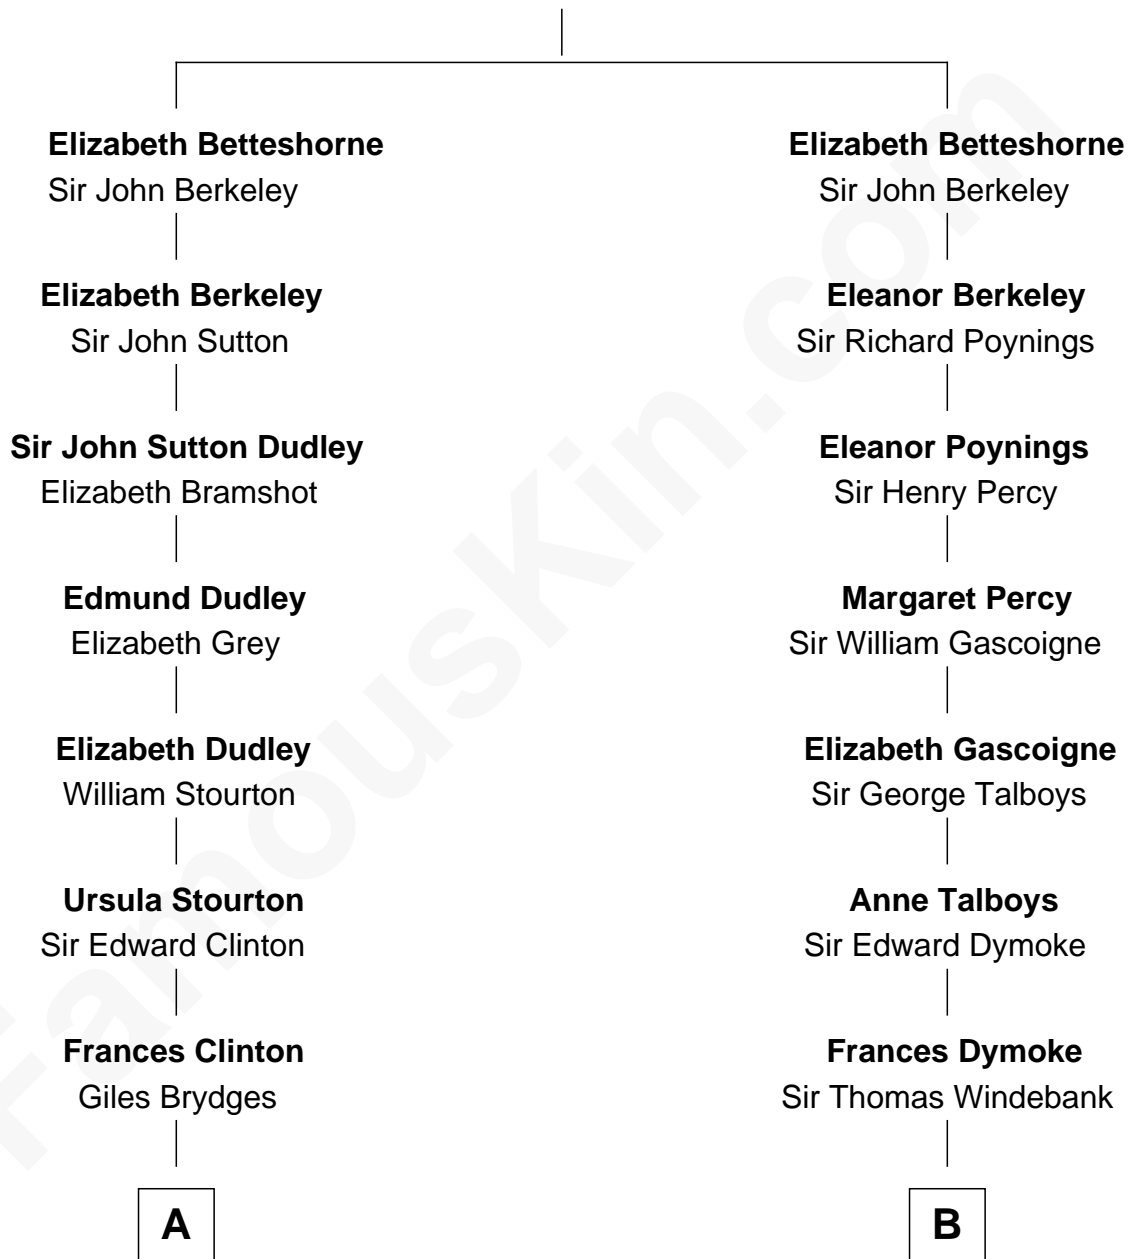

FamousKin.com
Relationship Chart of
Sarah Ferguson
Duchess of York

13th cousin 6 times removed of
Meriwether Lewis
Lewis and Clark Expedition

Sir John de Betteshorne

A

Catherine Brydges

Francis Russell

Sir William Russell

Anne Carr

William Russell

Rachel Wriothesley

Sir Wriothesley Russell

Elizabeth Howland

John Russell

Gertrude Leveson-Gower

Francis Russell