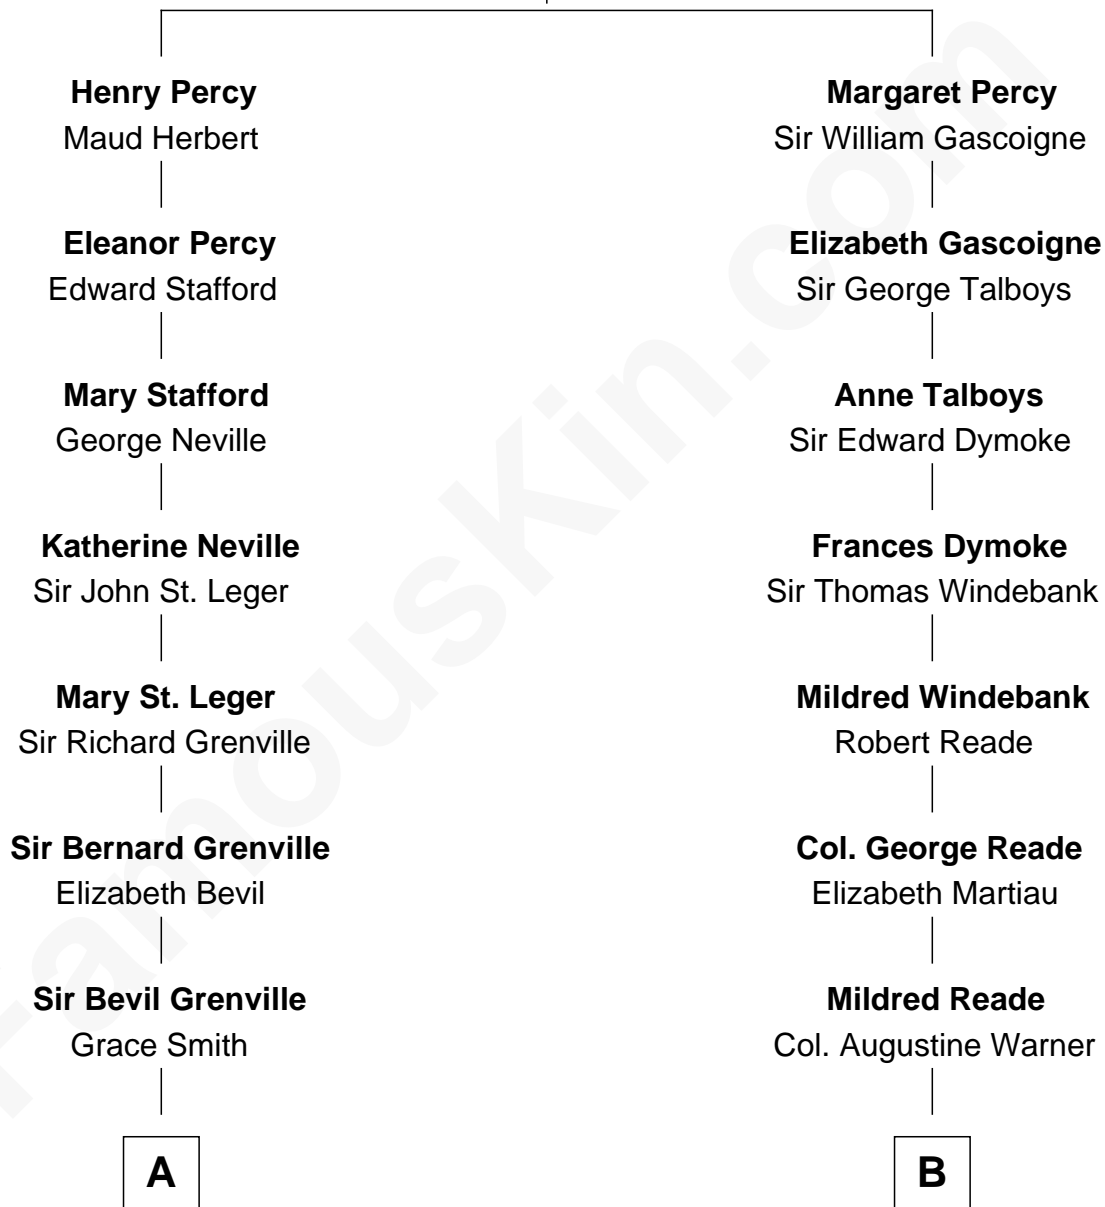

FamousKin.com
Relationship Chart of
Sarah Ferguson
Duchess of York

10th cousin 9 times removed of
Meriwether Lewis
Lewis and Clark Expedition

Sir Henry Percy
 Eleanor Poynings

A

John Granville

Jane Wyche

Jane Granville

Sir William Leveson-Gower

John Leveson-Gower

Catherine Manners

John Leveson-Gower

Evelyn Pierrepont

Gertrude Leveson-Gower

John Russell

Francis Russell