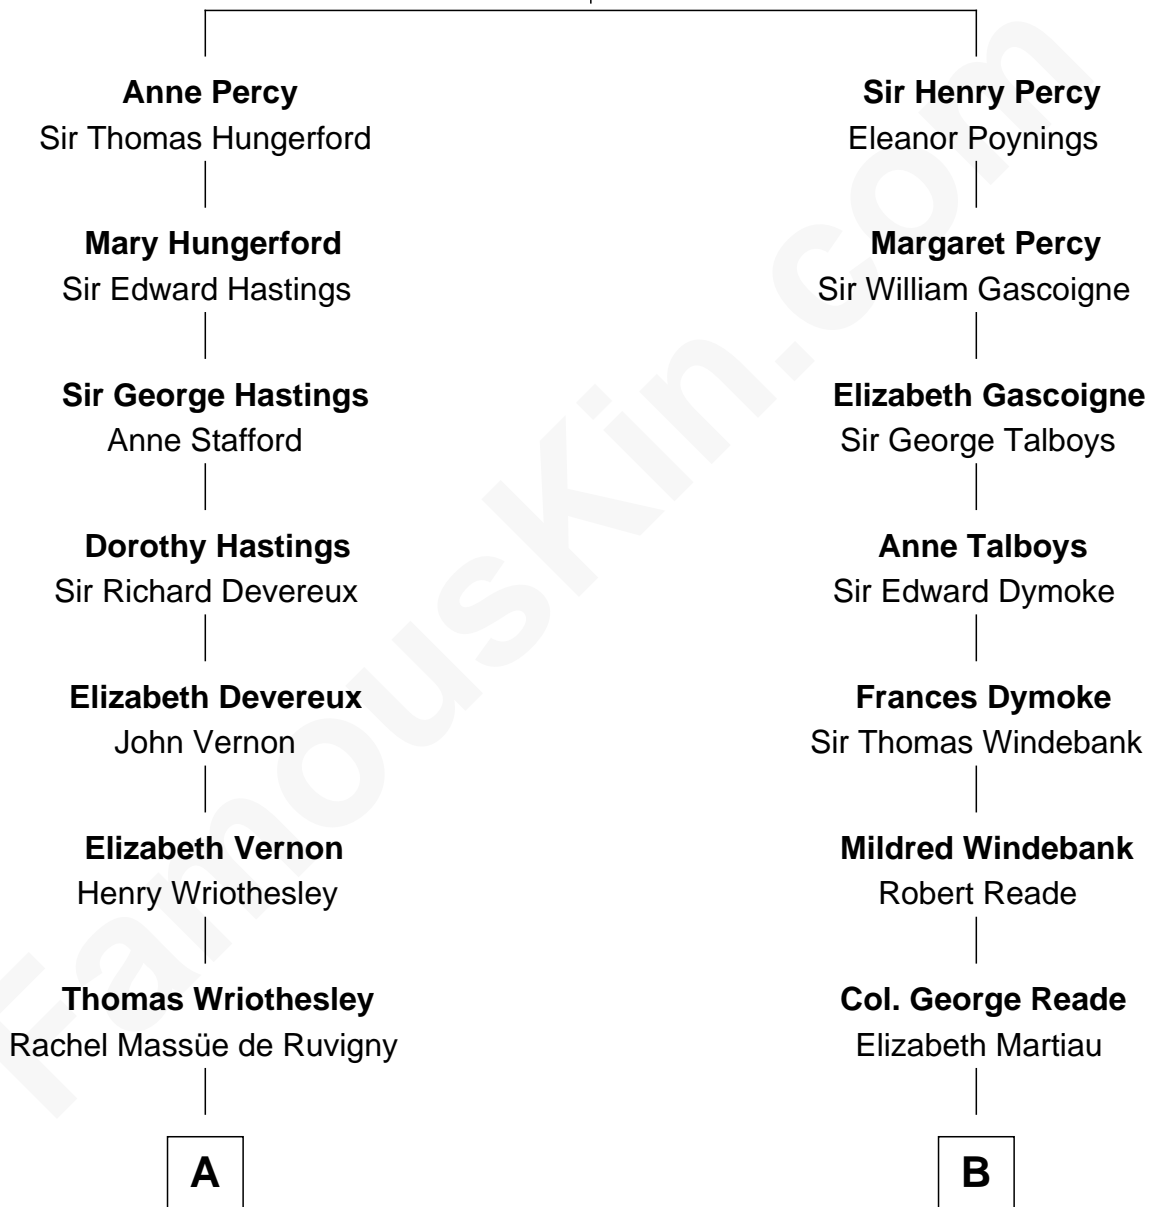

FamousKin.com Relationship Chart of

Sarah Ferguson

Duchess of York

11th cousin 6 times removed of

Meriwether Lewis

Lewis and Clark Expedition

Sir Henry Percy

Eleanor Neville

A

Rachel Wriothesley

William Russell

Sir Wriothesley Russell

Elizabeth Howland

John Russell

Gertrude Leveson-Gower

Francis Russell