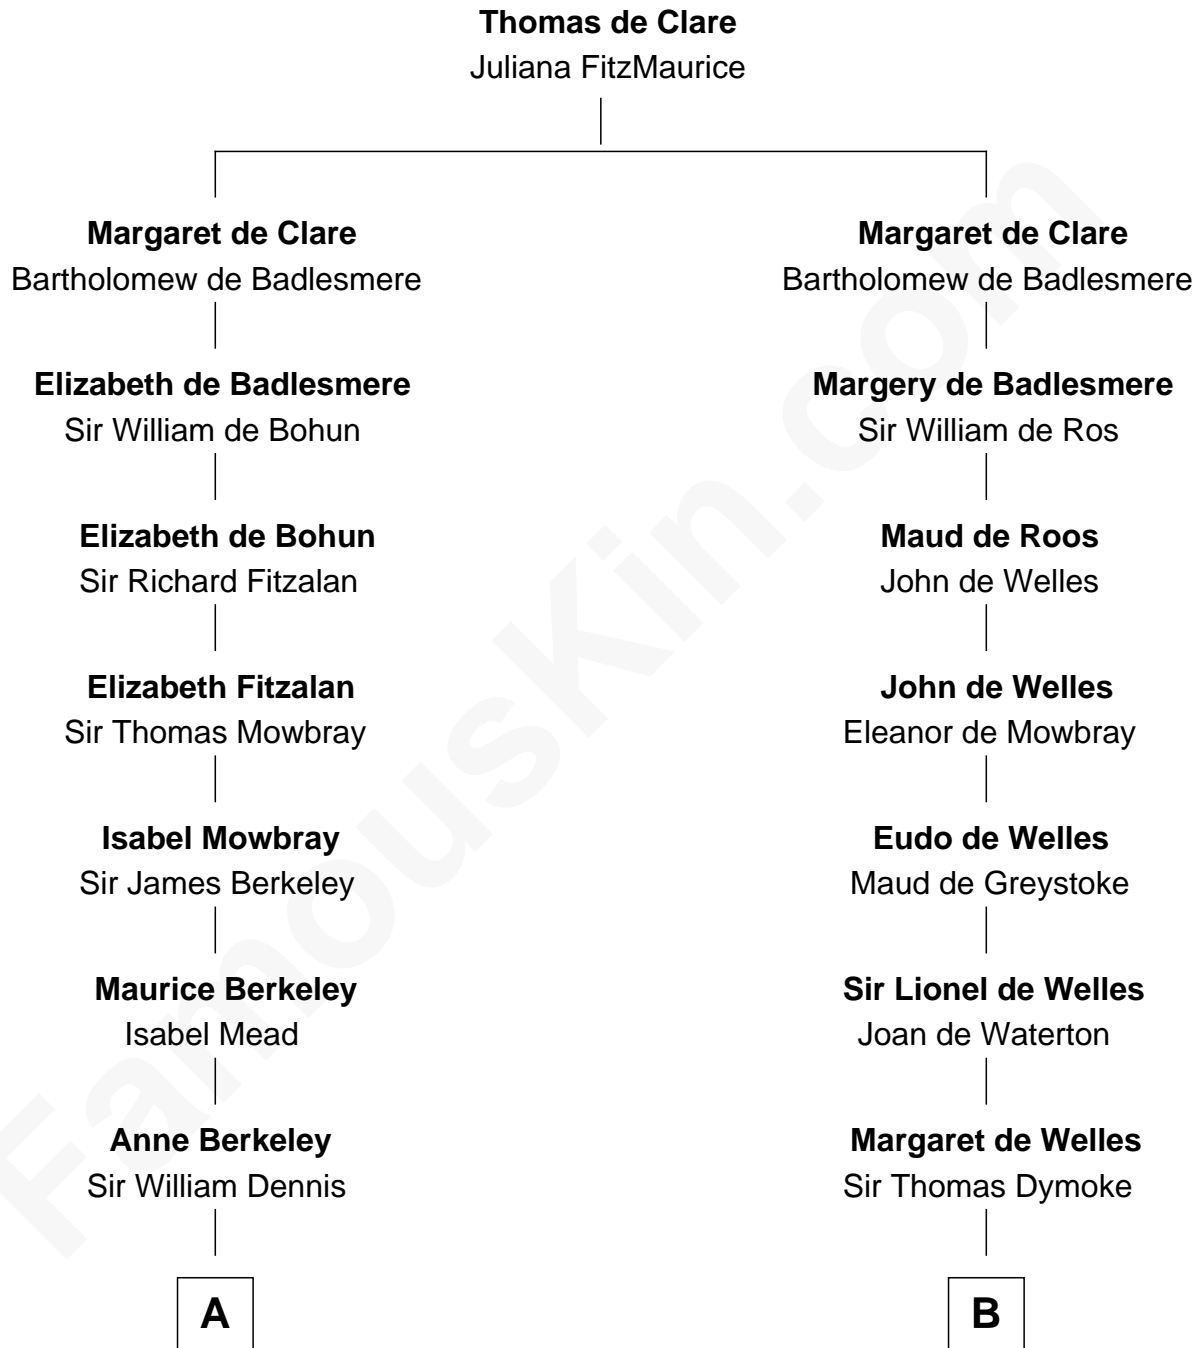

FamousKin.com
Relationship Chart of
Sarah Ferguson
Duchess of York

16th cousin 5 times removed of
Meriwether Lewis
Lewis and Clark Expedition

C

—
Susan Henrietta Cavendish

Henry Robert Brand

—
Margaret Brand

Algernon Francis Holford Ferguson

—
Andrew Henry Ferguson

Marian Louisa Montagu-Douglas-Scott

—
Ronald Ivor Ferguson

Susan Mary Wright

—
Sarah Ferguson

Duchess of York

FamousKin.com