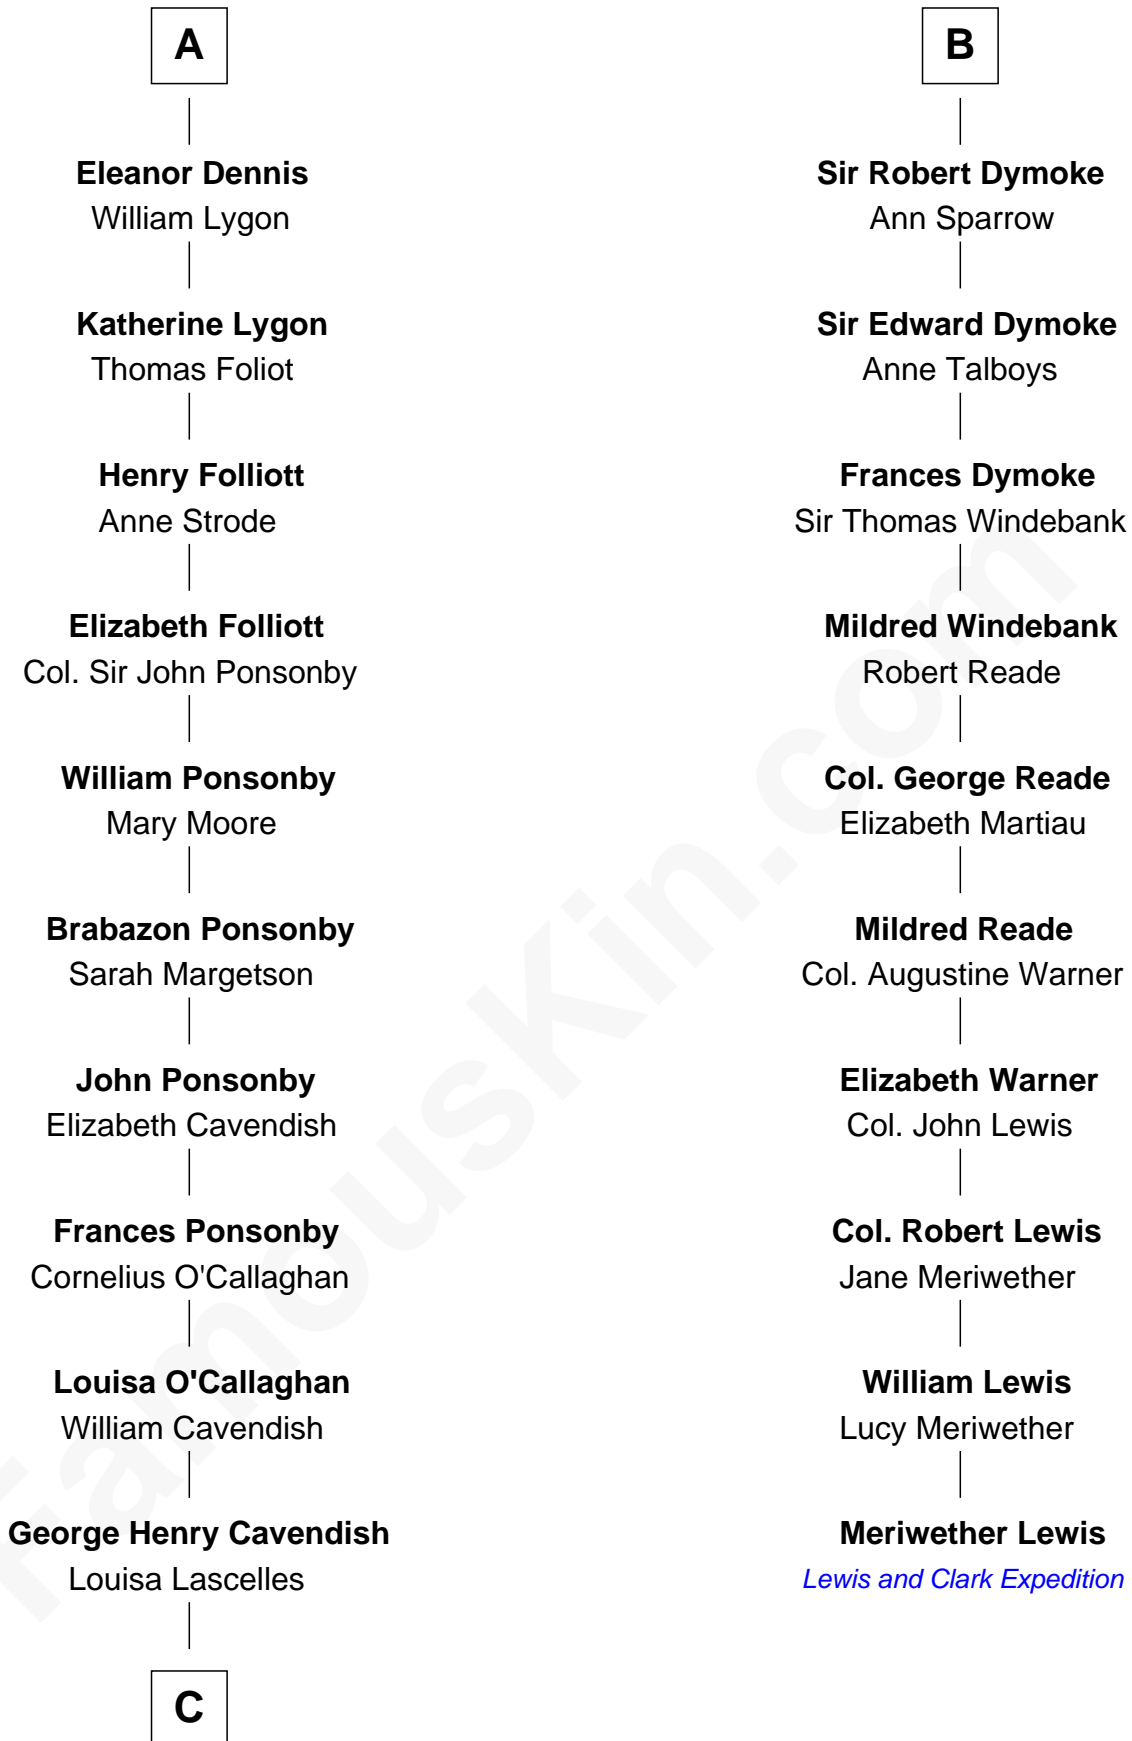

FamousKin.com
Relationship Chart of
Sarah Ferguson
Duchess of York

16th cousin 5 times removed of
Meriwether Lewis
Lewis and Clark Expedition

C

—
Susan Henrietta Cavendish

Henry Robert Brand

—
Margaret Brand

Algernon Francis Holford Ferguson

—
Andrew Henry Ferguson

Marian Louisa Montagu-Douglas-Scott

—
Ronald Ivor Ferguson

Susan Mary Wright

—
Sarah Ferguson

Duchess of York

FamousKin.com