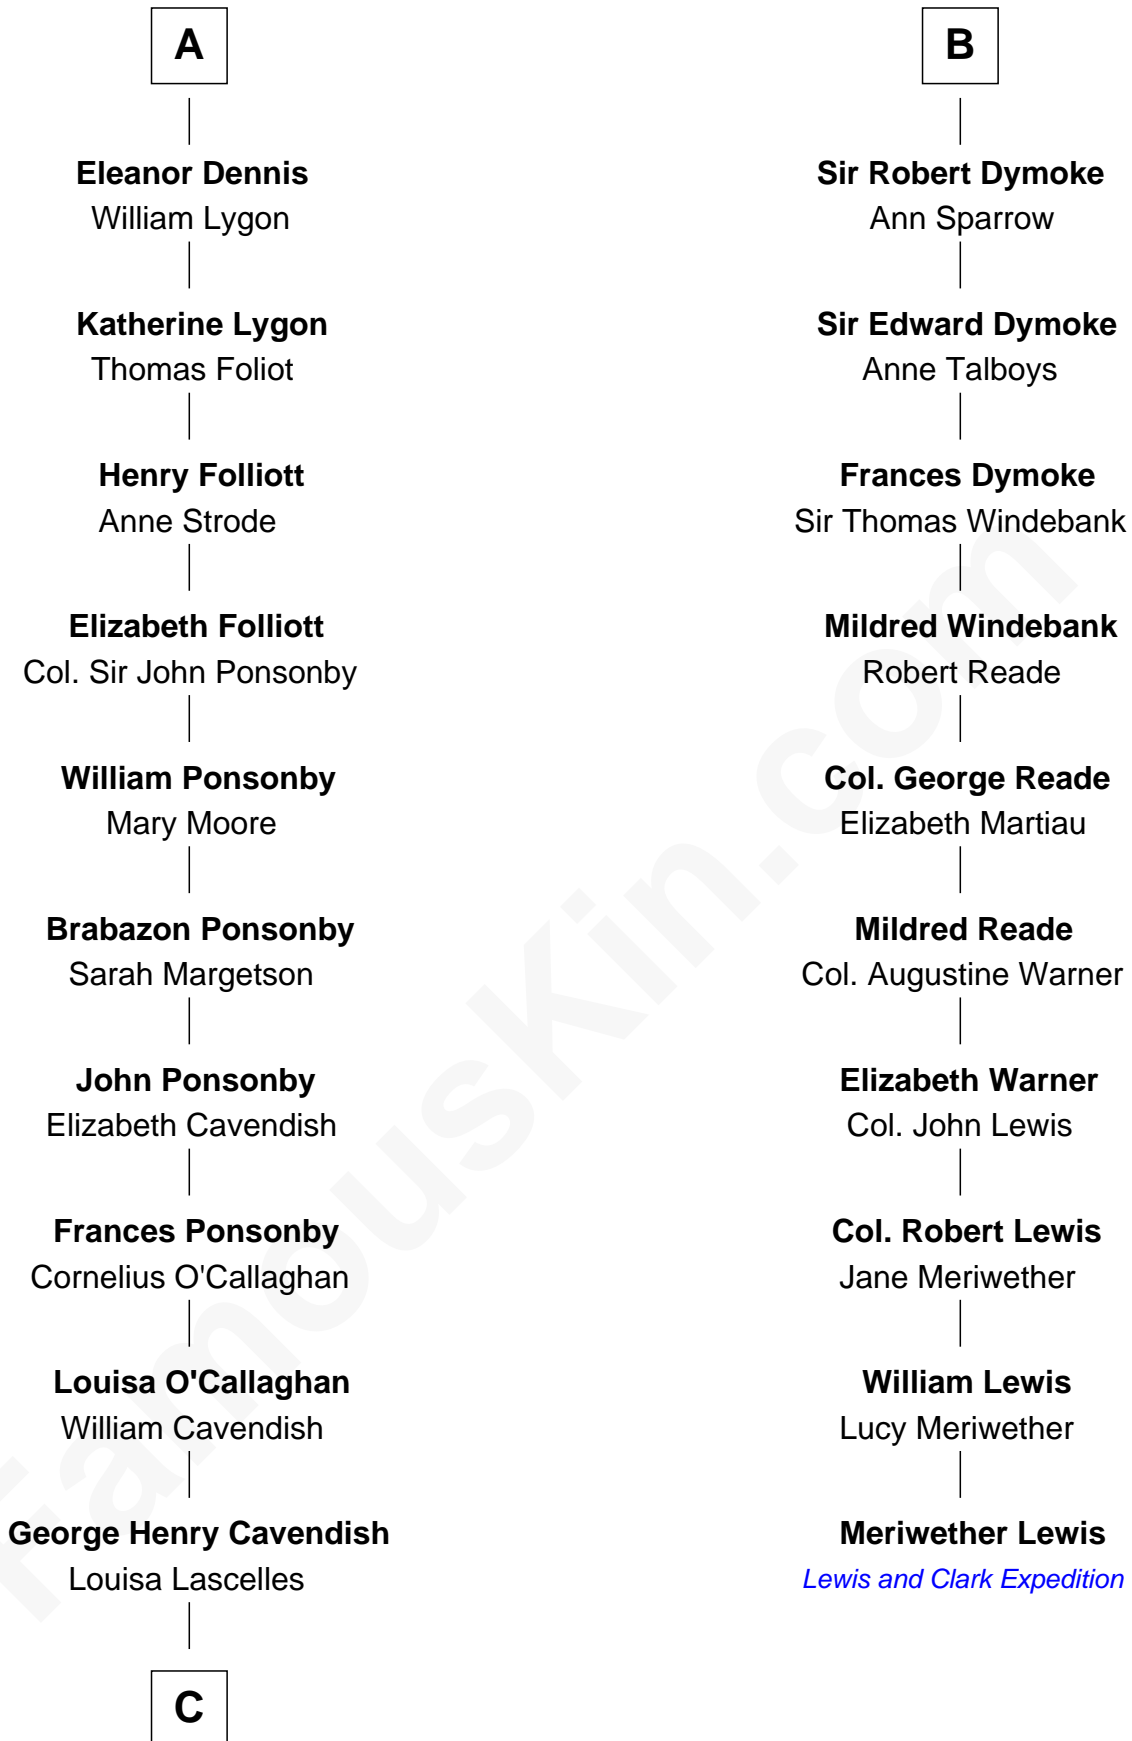

FamousKin.com
Relationship Chart of
Sarah Ferguson
Duchess of York

16th cousin 5 times removed of
Meriwether Lewis
Lewis and Clark Expedition

Gunselm de Badlesmere

C

—
Susan Henrietta Cavendish

Henry Robert Brand

—
Margaret Brand

Algernon Francis Holford Ferguson

—
Andrew Henry Ferguson

Marian Louisa Montagu-Douglas-Scott

—
Ronald Ivor Ferguson

Susan Mary Wright

—
Sarah Ferguson

Duchess of York