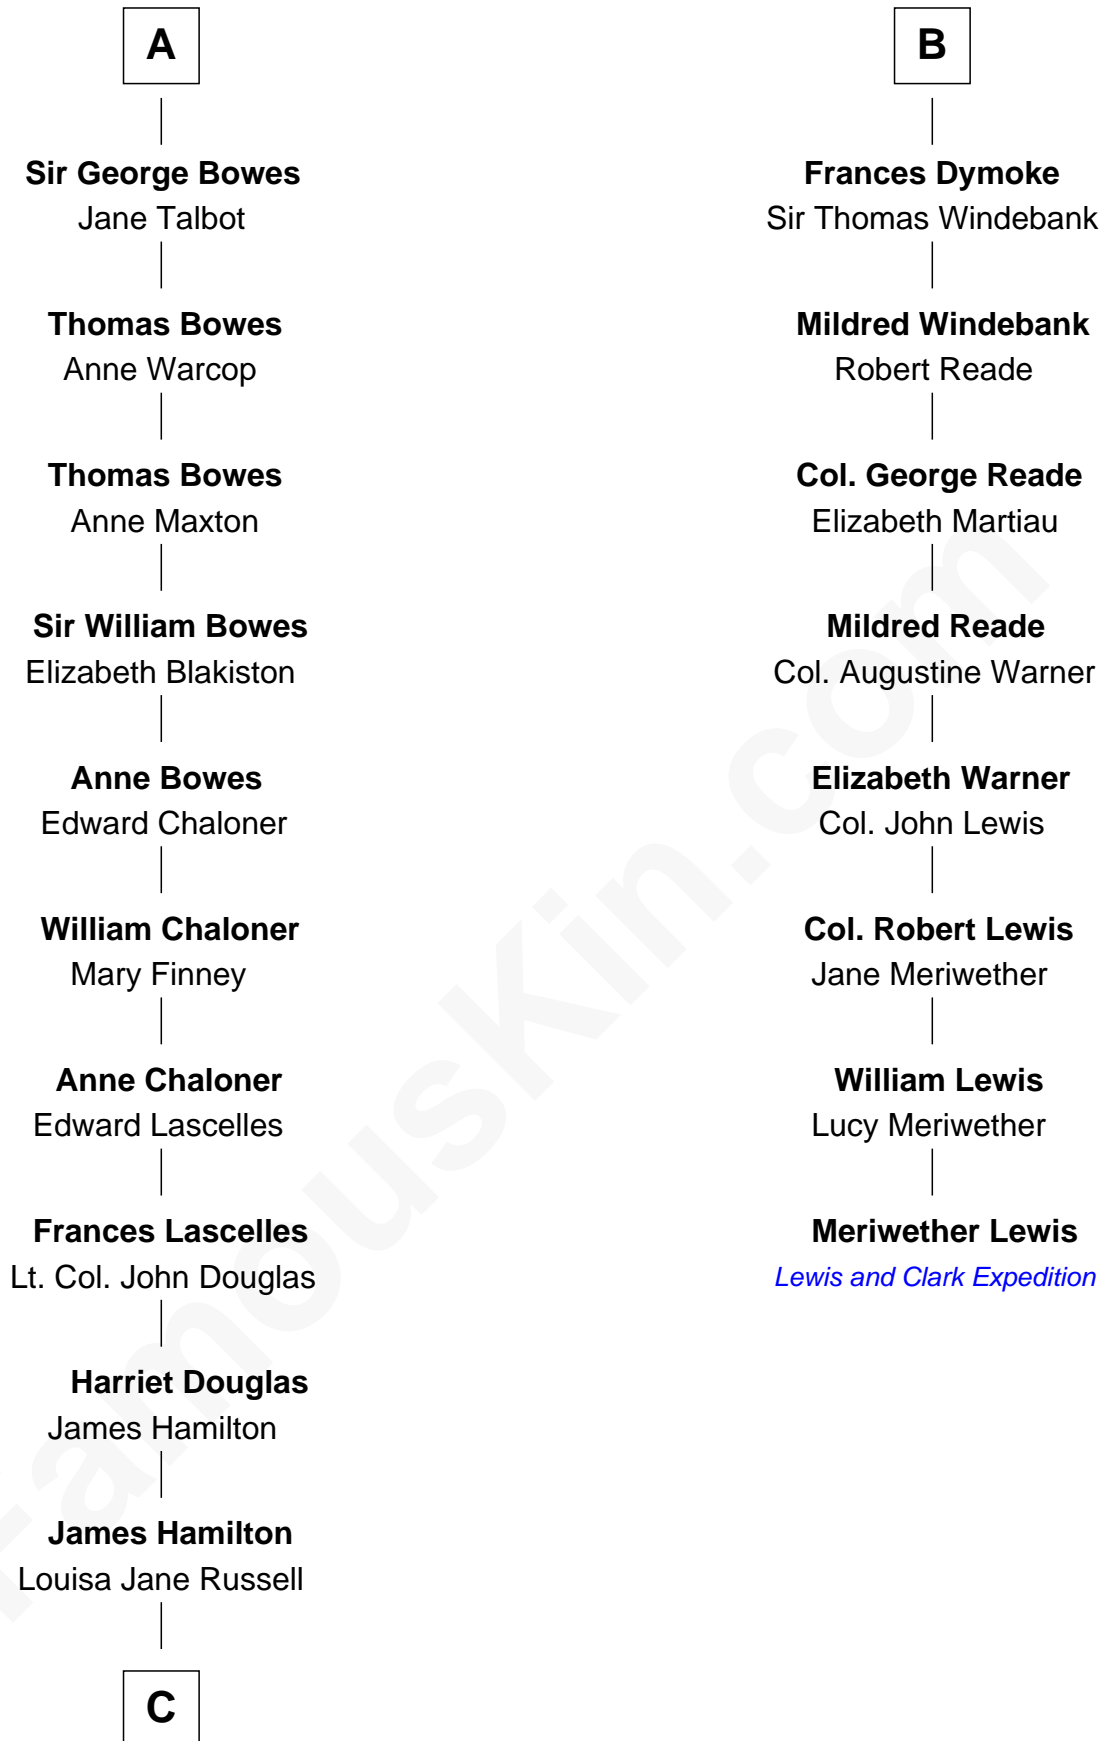

# FamousKin.com Relationship Chart of

**Sarah Ferguson**

*Duchess of York*

14th cousin 7 times removed of

**Meriwether Lewis**

*Lewis and Clark Expedition*

**Sir Geoffrey le Scrope**

Ivetta de Ros

**Henry Scrope**

Joan - - - - -

**Joan Scrope**

Henry Fitzhugh

**Henry FitzHugh**

Elizabeth Grey

**Sir William FitzHugh**

Margery Willoughby

Margaret de Welles

**Sir Robert Dymoke**

Ann Sparrow

**Sir Edward Dymoke**

Anne Talboys

**B**

**C**

**Louisa Jane Hamilton**

William Henry Walter Montagu-Douglas-Scott

**Herbert Andrew Montagu-Douglas-Scott**

Marie Josephine Edwards

**Marian Louisa Montagu-Douglas-Scott**

Andrew Henry Ferguson

**Ronald Ivor Ferguson**

Susan Mary Wright