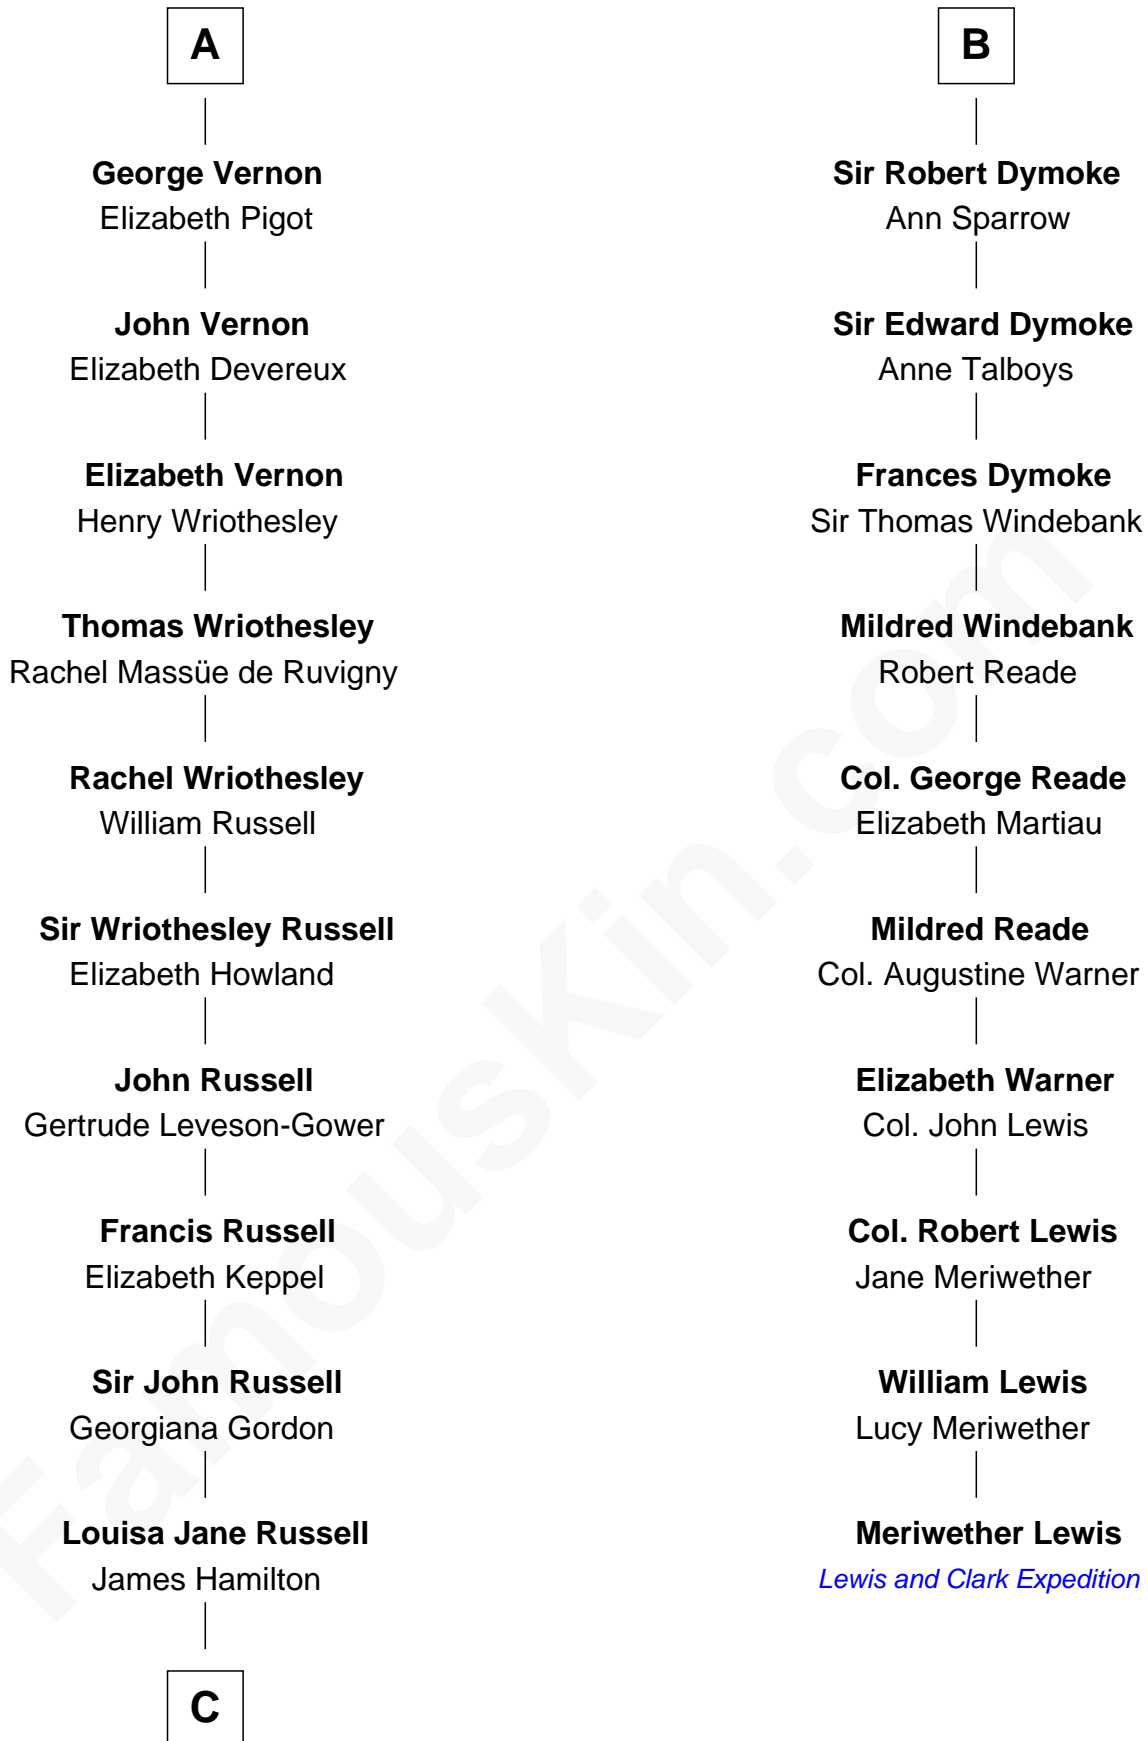

FamousKin.com Relationship Chart of

Sarah Ferguson

Duchess of York

16th cousin 5 times removed of

Meriwether Lewis

Lewis and Clark Expedition

Ralph VII de Toeni

Mary - - - - -

C

Louisa Jane Hamilton

William Henry Walter Montagu-Douglas-Scott

Herbert Andrew Montagu-Douglas-Scott

Marie Josephine Edwards

Marian Louisa Montagu-Douglas-Scott

Andrew Henry Ferguson

Ronald Ivor Ferguson

Susan Mary Wright

Sarah Ferguson

Duchess of York