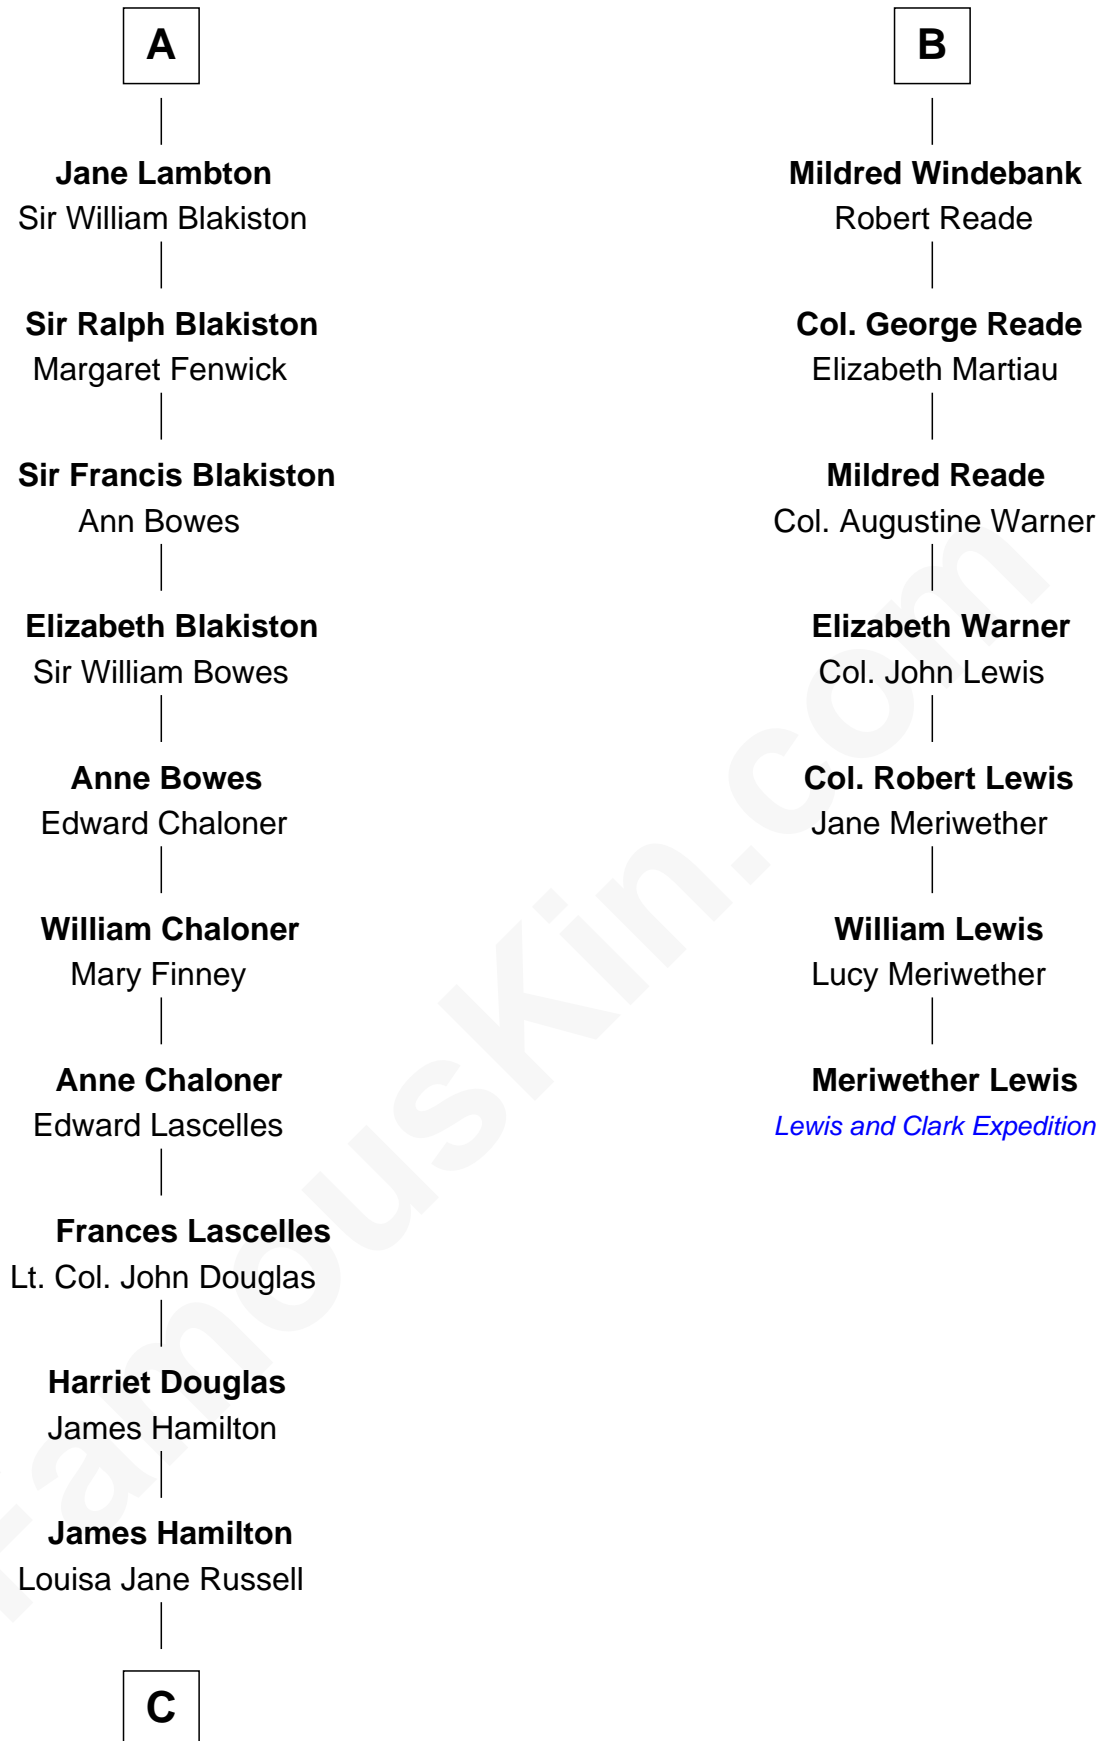

**FamousKin.com**  
**Relationship Chart of**  
**Sarah Ferguson**  
*Duchess of York*

**13th cousin 8 times removed of**  
**Meriwether Lewis**  
*Lewis and Clark Expedition*

**C**

—  
**Louisa Jane Hamilton**

William Henry Walter Montagu-Douglas-Scott

—  
**Herbert Andrew Montagu-Douglas-Scott**

Marie Josephine Edwards

—  
**Marian Louisa Montagu-Douglas-Scott**

Andrew Henry Ferguson

—  
**Ronald Ivor Ferguson**

Susan Mary Wright

—  
**Sarah Ferguson**

*Duchess of York*