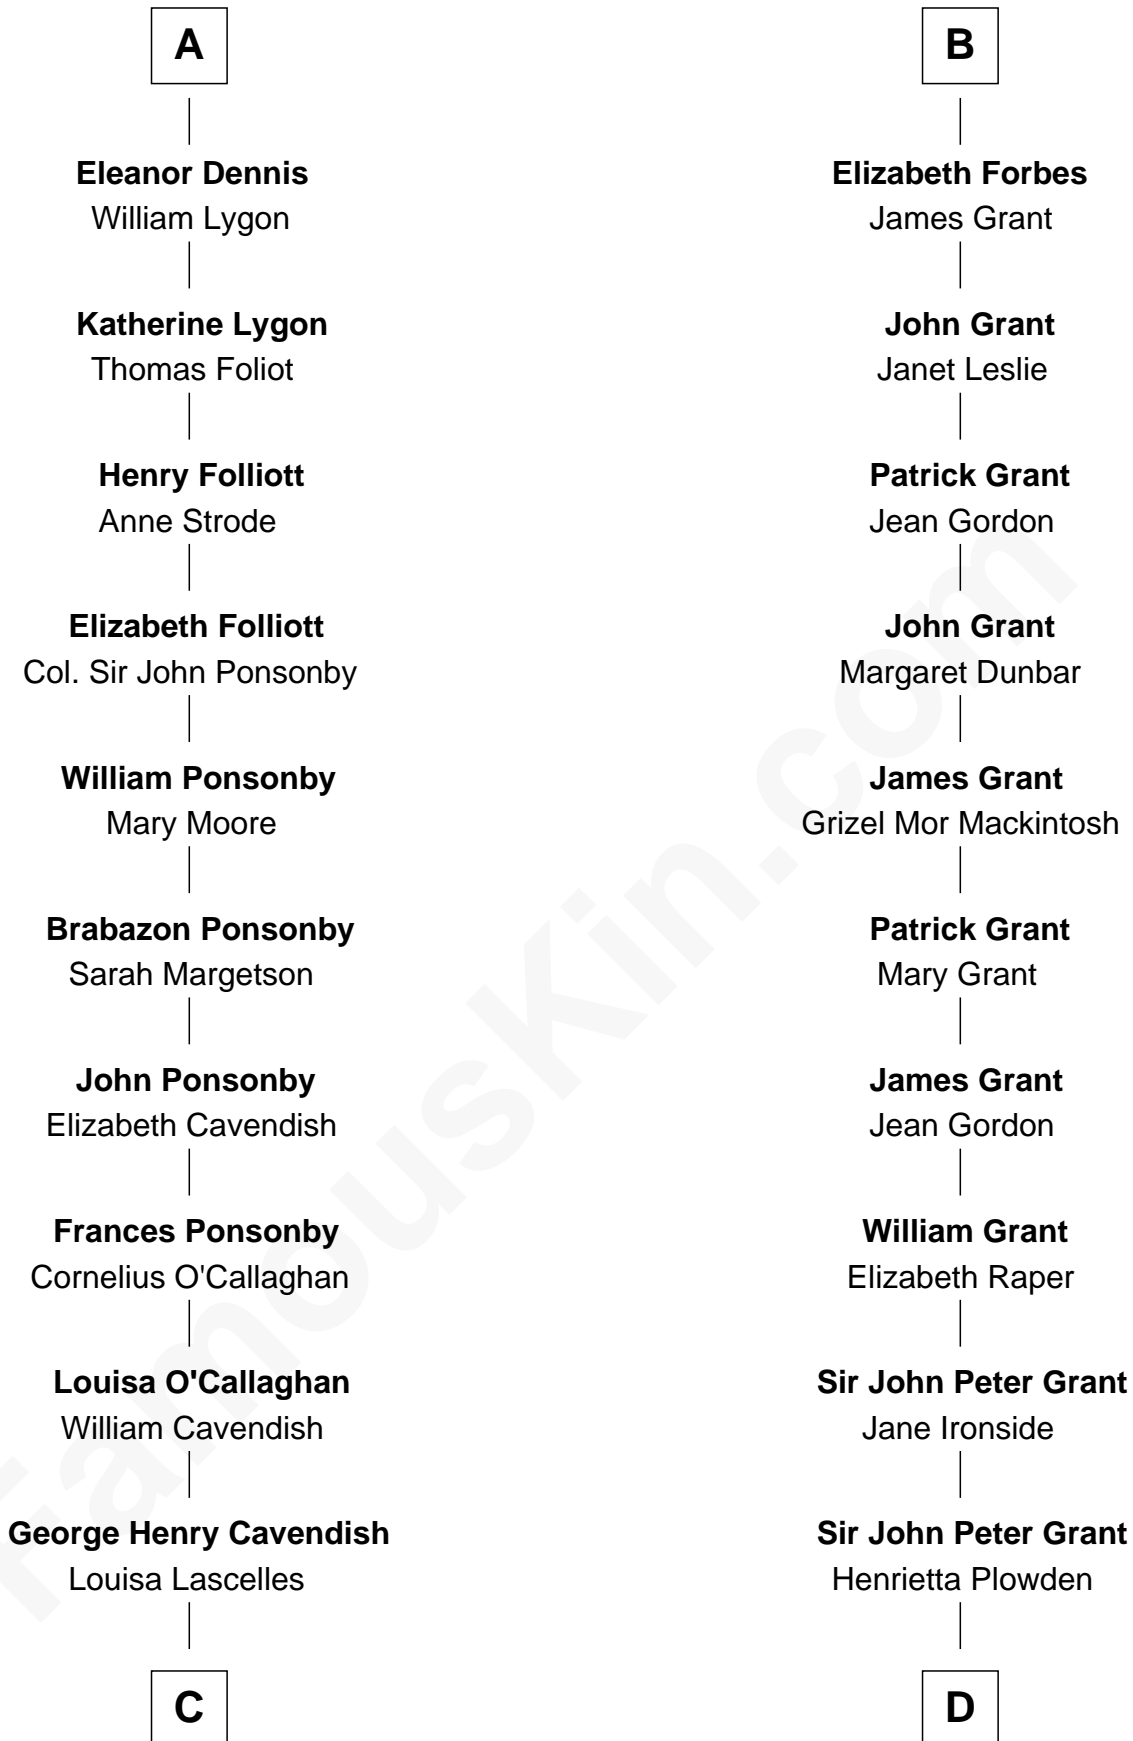

FamousKin.com Relationship Chart of

Sarah Ferguson

Duchess of York

18th cousin 3 times removed of

Lytton Strachey

Author and Co-Founder of Bloomsbury Group

Edmund Plantagenet

Blanche of Artois

C

Susan Henrietta Cavendish

Henry Robert Brand

Margaret Brand

Algernon Francis Holford Ferguson

Andrew Henry Ferguson

Marian Louisa Montagu-Douglas-Scott

Ronald Ivor Ferguson