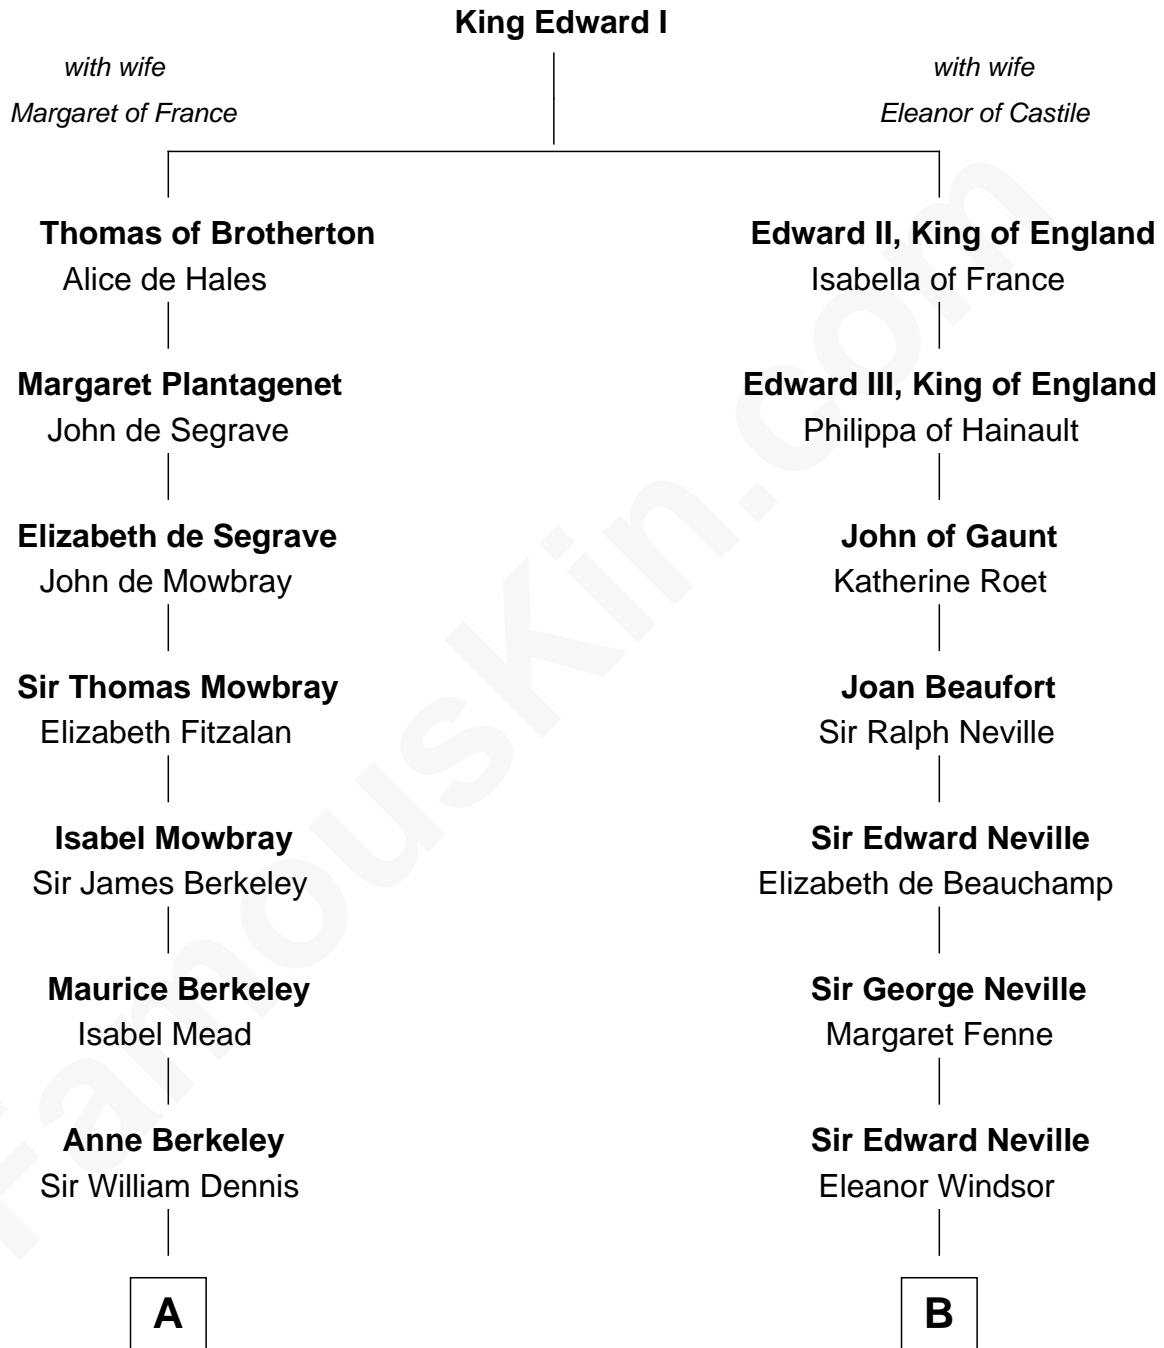

FamousKin.com Relationship Chart of

Sarah Ferguson

Duchess of York

17th cousin 4 times removed of

Lytton Strachey

Author and Co-Founder of Bloomsbury Group

C

—
Susan Henrietta Cavendish

Henry Robert Brand

—
Margaret Brand

Algernon Francis Holford Ferguson

—
Andrew Henry Ferguson

Marian Louisa Montagu-Douglas-Scott

—
Ronald Ivor Ferguson

Susan Mary Wright

—
Sarah Ferguson