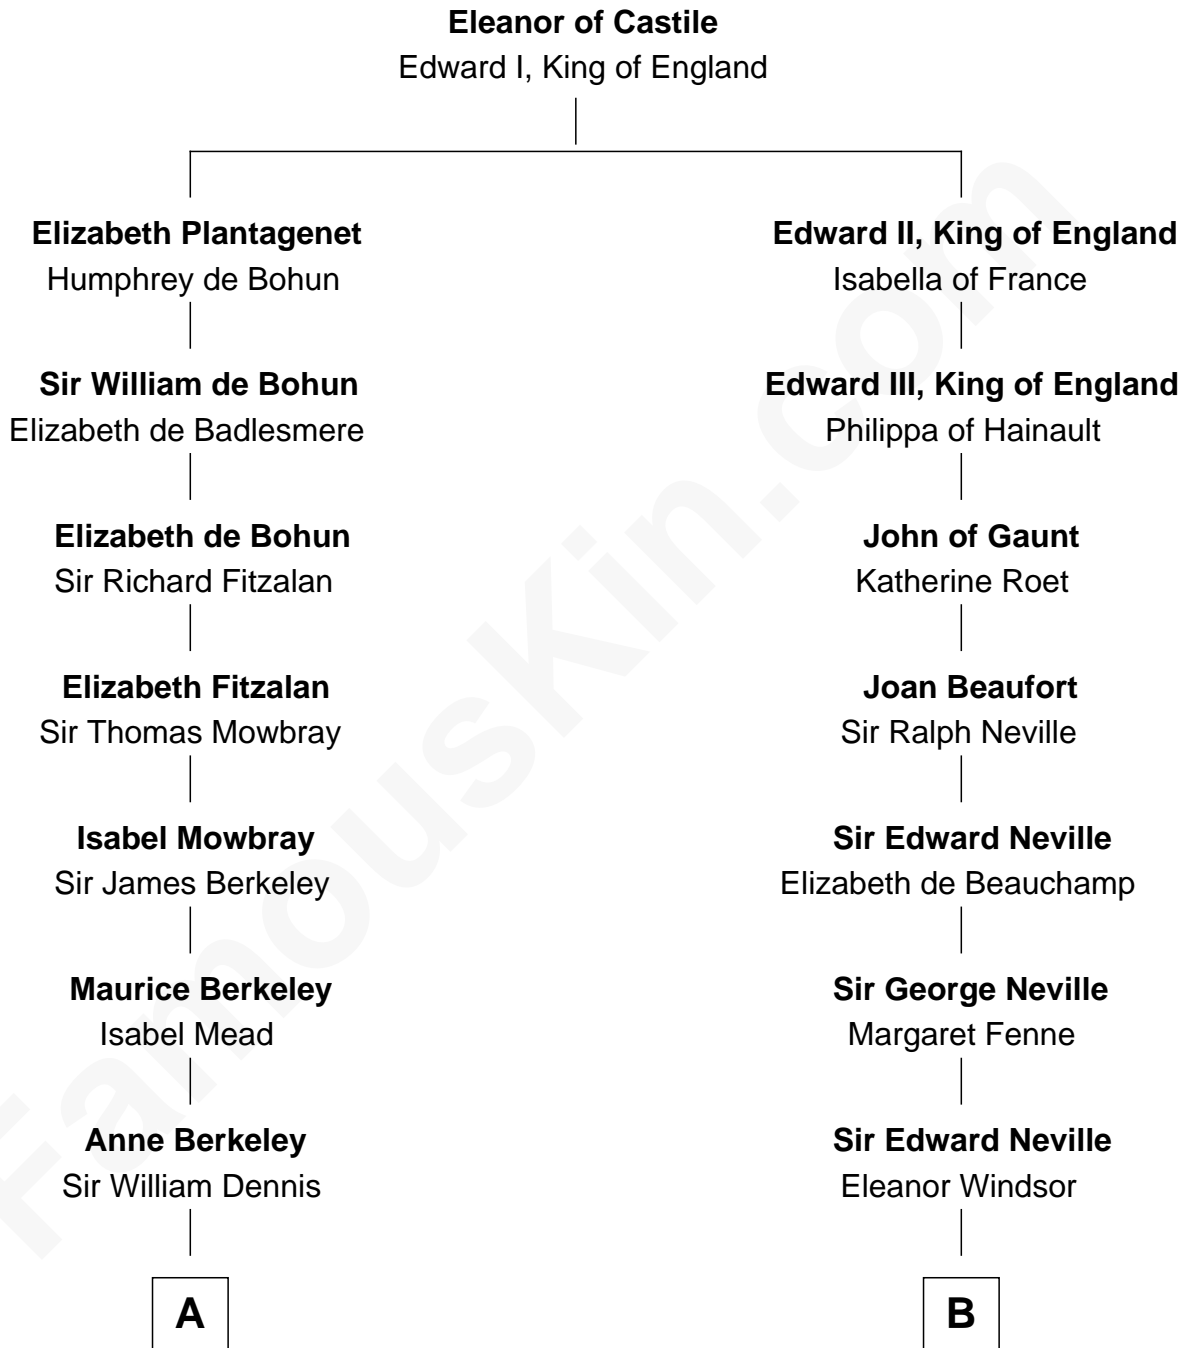

FamousKin.com Relationship Chart of

Sarah Ferguson

Duchess of York

17th cousin 4 times removed of

Lytton Strachey

Author and Co-Founder of Bloomsbury Group

C

—
Susan Henrietta Cavendish

Henry Robert Brand

—
Margaret Brand

Algernon Francis Holford Ferguson

—
Andrew Henry Ferguson

Marian Louisa Montagu-Douglas-Scott

—
Ronald Ivor Ferguson

Susan Mary Wright

—
Sarah Ferguson