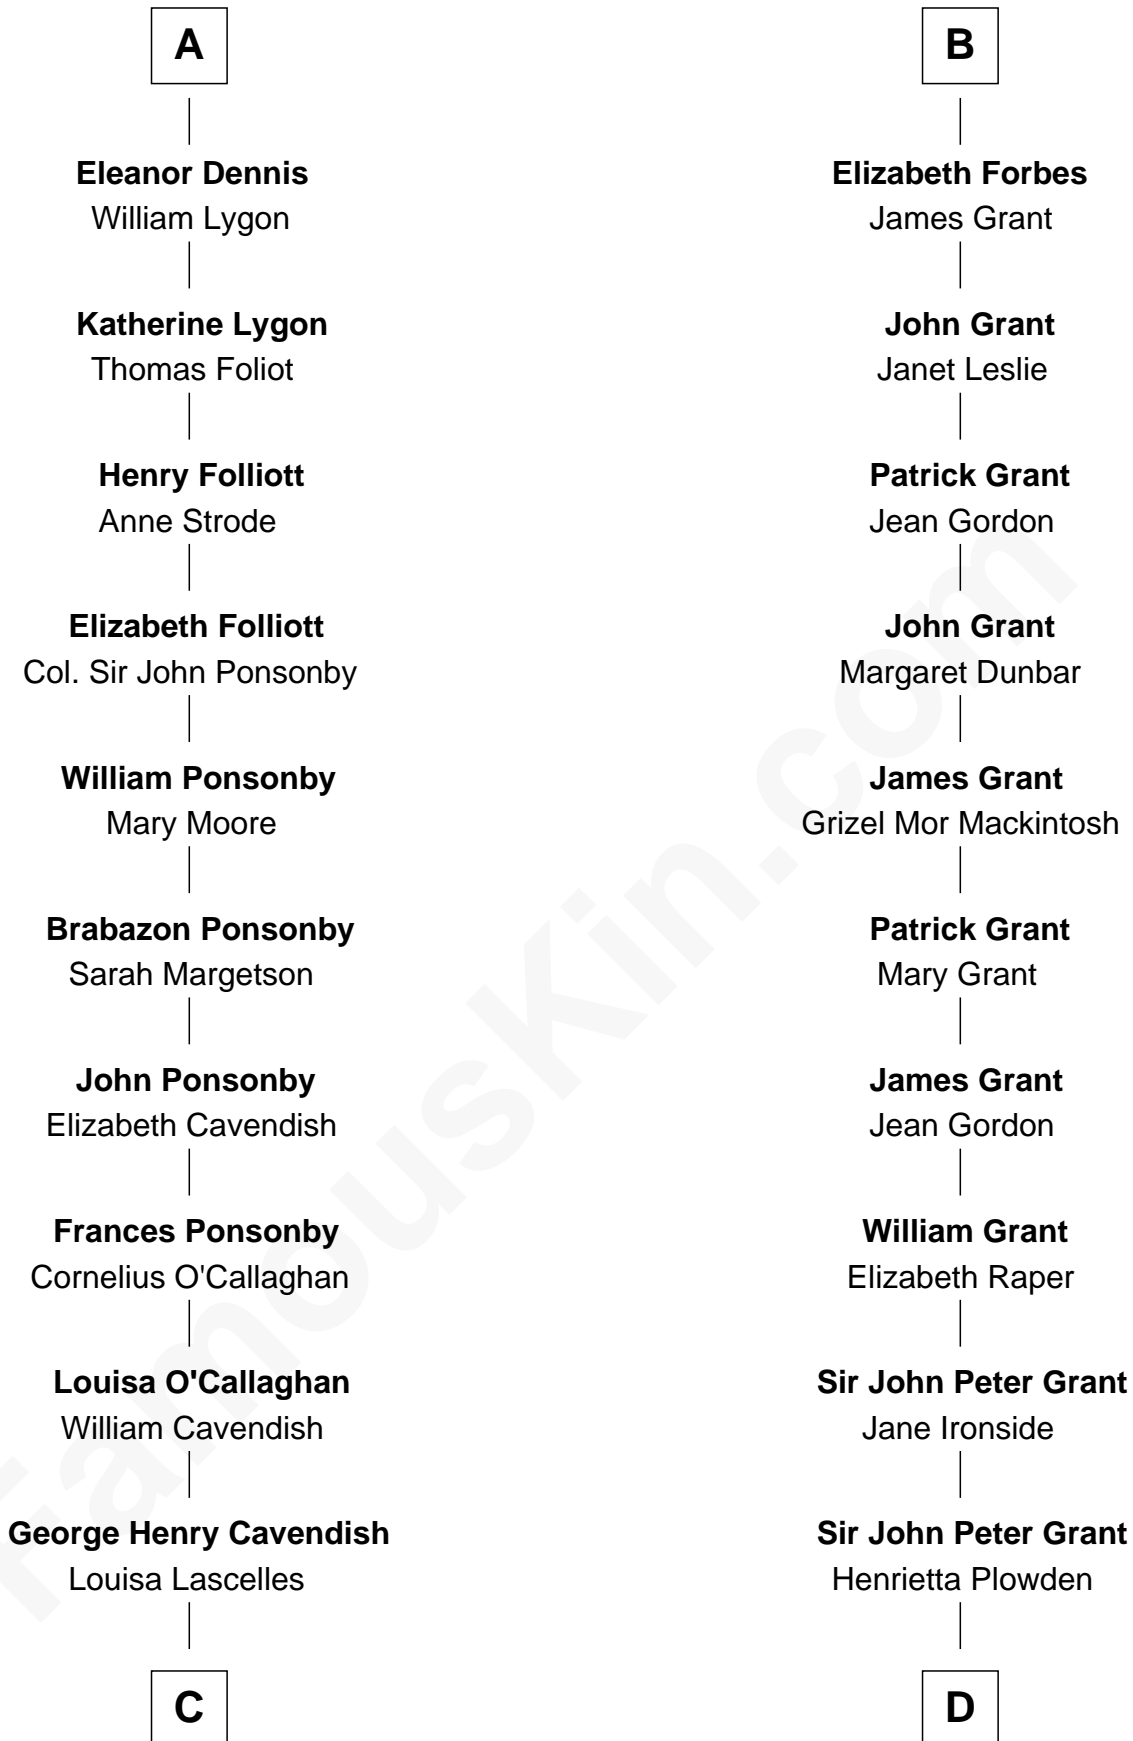

# FamousKin.com Relationship Chart of

**Sarah Ferguson**

*Duchess of York*

18th cousin 3 times removed of

**Lytton Strachey**

*Author and Co-Founder of Bloomsbury Group*

**Sir Patrick de Chaworth**

Isabella de Beauchamp

**C**

**Susan Henrietta Cavendish**

Henry Robert Brand

**Margaret Brand**

Algernon Francis Holford Ferguson

**Andrew Henry Ferguson**

Marian Louisa Montagu-Douglas-Scott

**Ronald Ivor Ferguson**

Susan Mary Wright

**Sarah Ferguson**

*Duchess of York*

**D**

**Jane Maria Grant**

Sir Richard Strachey

**Lytton Strachey**

*British Author*