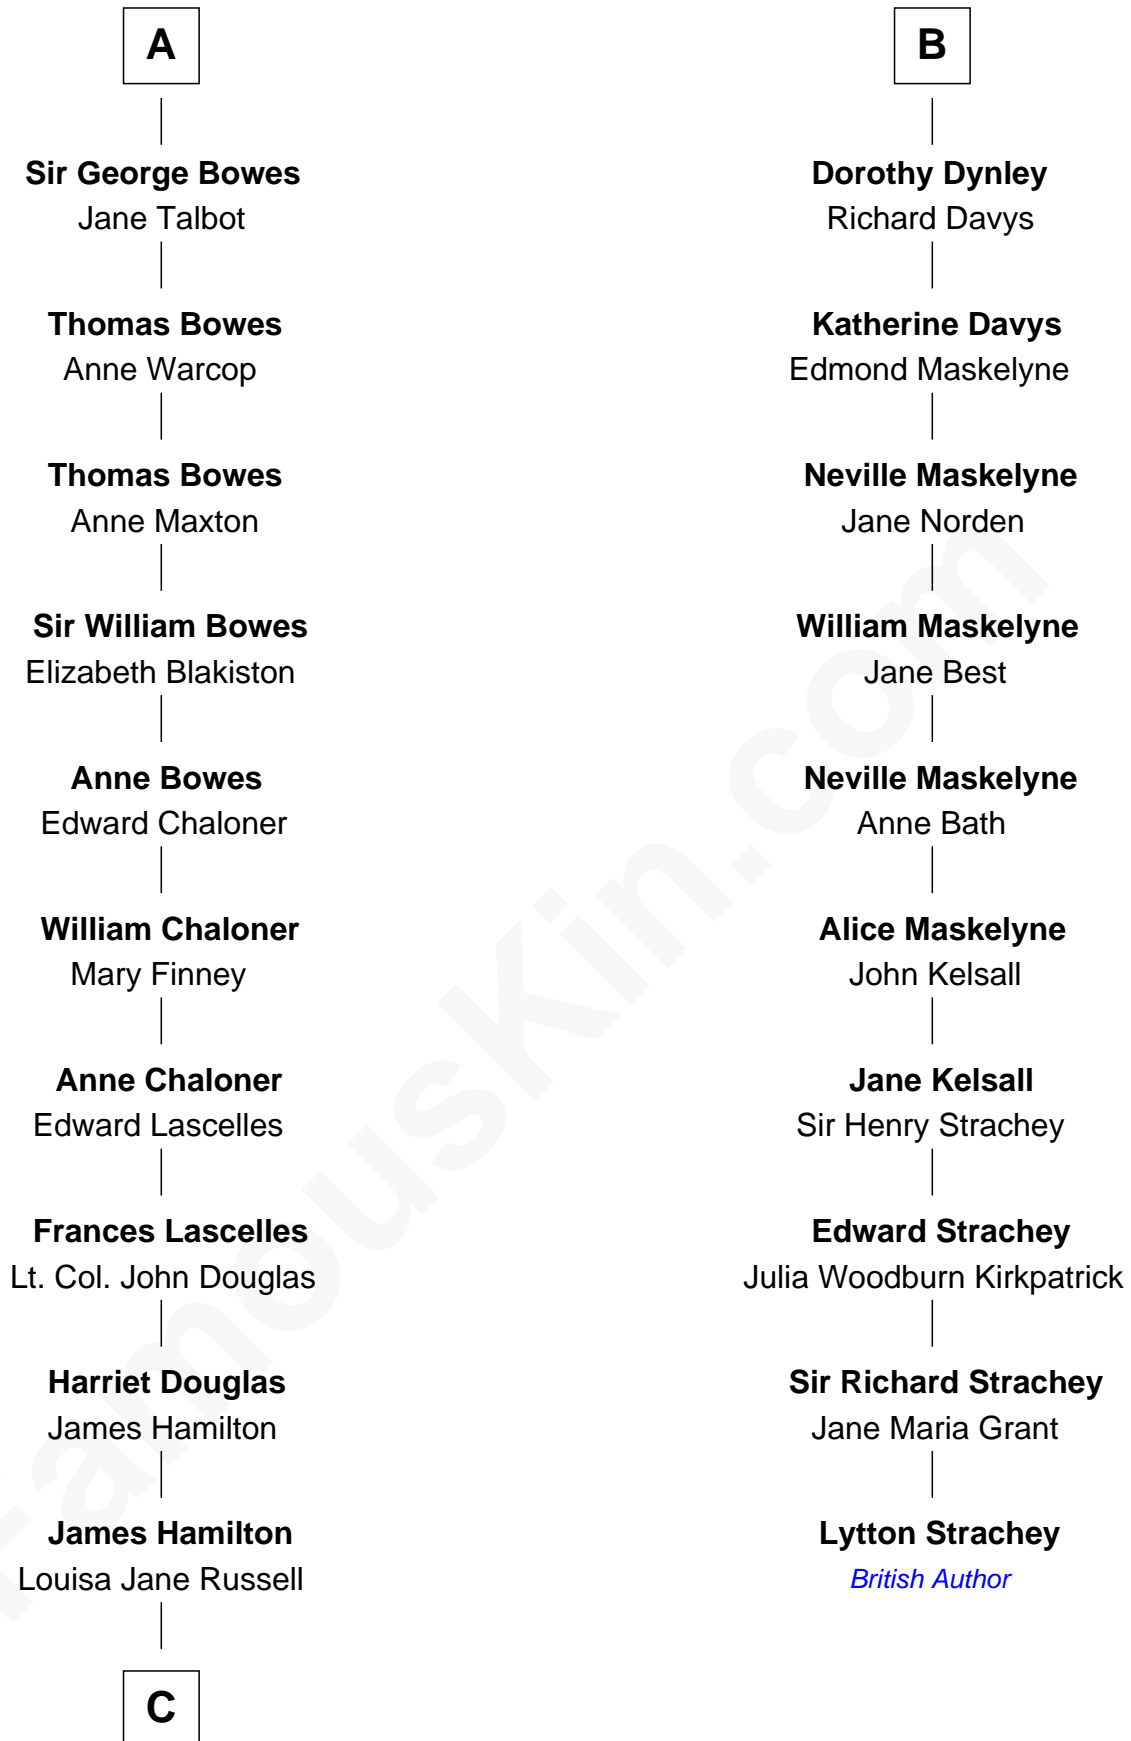

FamousKin.com Relationship Chart of

Sarah Ferguson

Duchess of York

16th cousin 5 times removed of

Lytton Strachey

Author and Co-Founder of Bloomsbury Group

Sir Hugh I de Audley

Iseult de Mortimer

C

—
Louisa Jane Hamilton

William Henry Walter Montagu-Douglas-Scott

—
Herbert Andrew Montagu-Douglas-Scott

Marie Josephine Edwards

—
Marian Louisa Montagu-Douglas-Scott

Andrew Henry Ferguson

—
Ronald Ivor Ferguson

Susan Mary Wright

—
Sarah Ferguson

Duchess of York