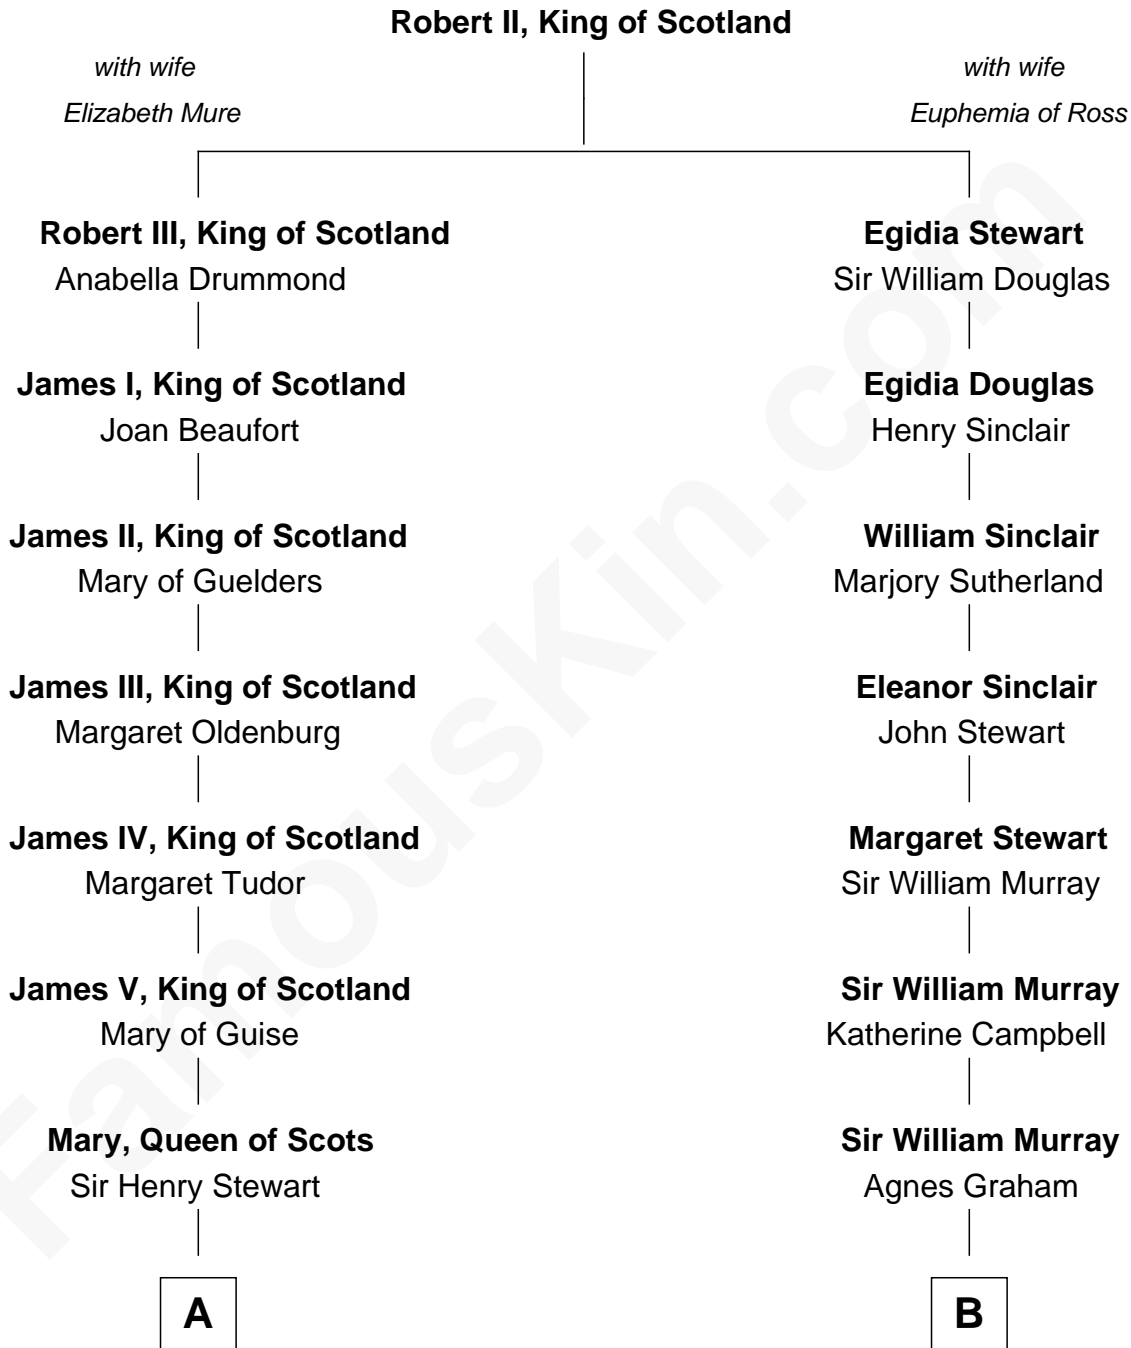

FamousKin.com
Relationship Chart of
Sarah Ferguson
Duchess of York

17th cousin 2 times removed of

Lytton Strachey
Author and Co-Founder of Bloomsbury Group

C

—
Marian Louisa Montagu-Douglas-Scott

Andrew Henry Ferguson

—
Ronald Ivor Ferguson

Susan Mary Wright

—
Sarah Ferguson

Duchess of York

FamousKin.com