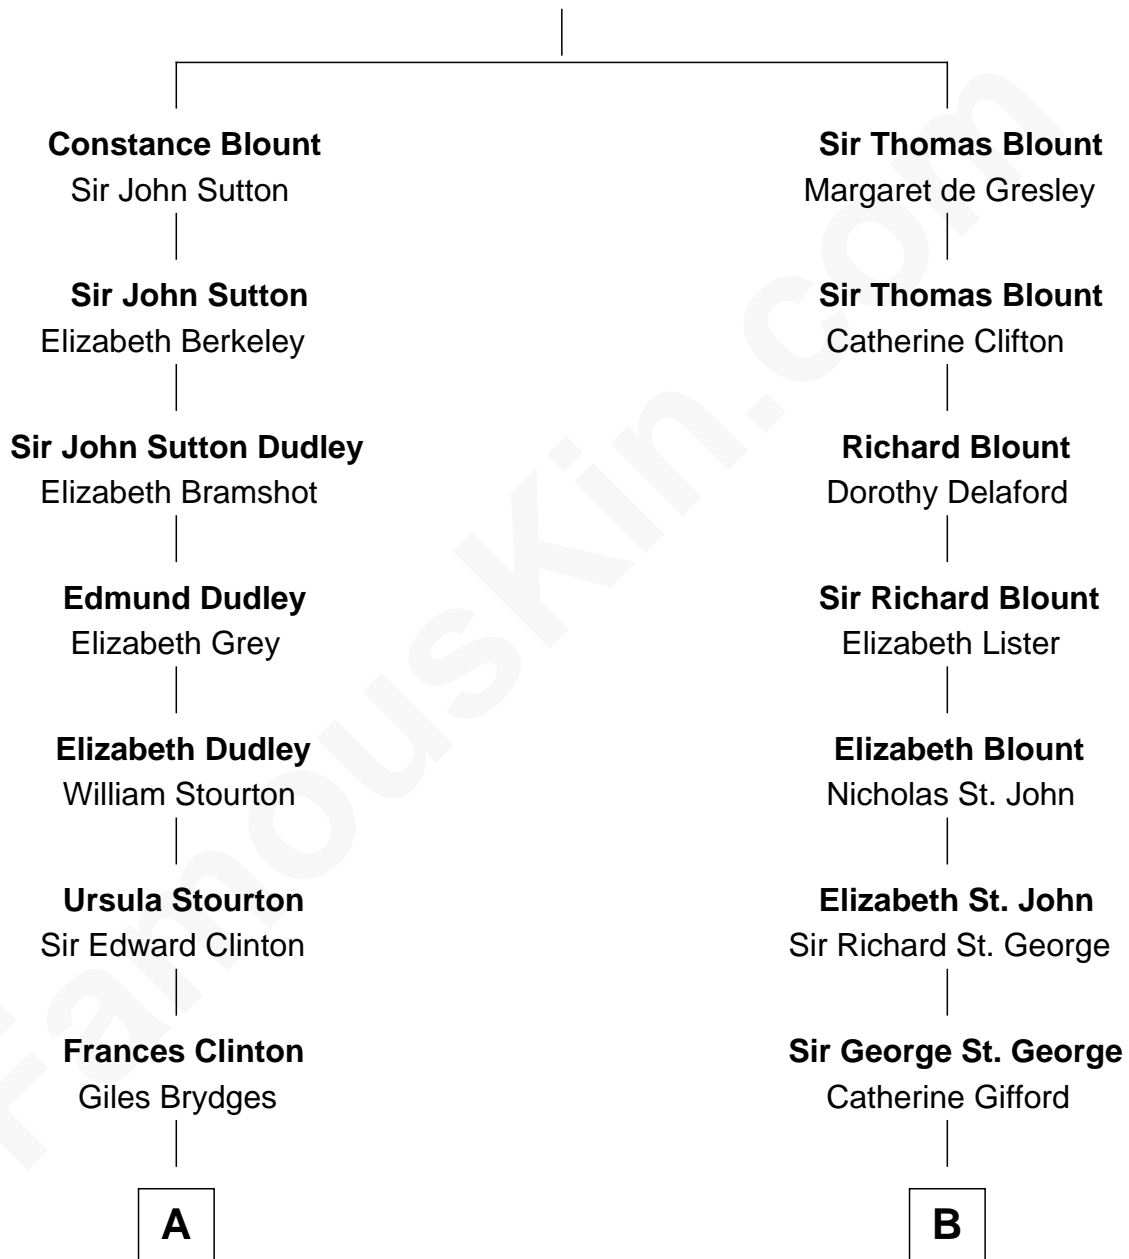

# FamousKin.com Relationship Chart of

**Sarah Ferguson**

*Duchess of York*

14th cousin 5 times removed of

**Joan Fontaine**

*Movie Actress*

**Sir Walter Blount**

Sancha de Ayala

**A**

**Catherine Brydges**

Francis Russell

**Sir William Russell**

Anne Carr

**William Russell**

Rachel Wriothesley

**Sir Wriothesley Russell**

Elizabeth Howland

**John Russell**

Gertrude Leveson-Gower

**Francis Russell**

Elizabeth Keppel

**Sir John Russell**

Georgiana Gordon

**Louisa Jane Russell**