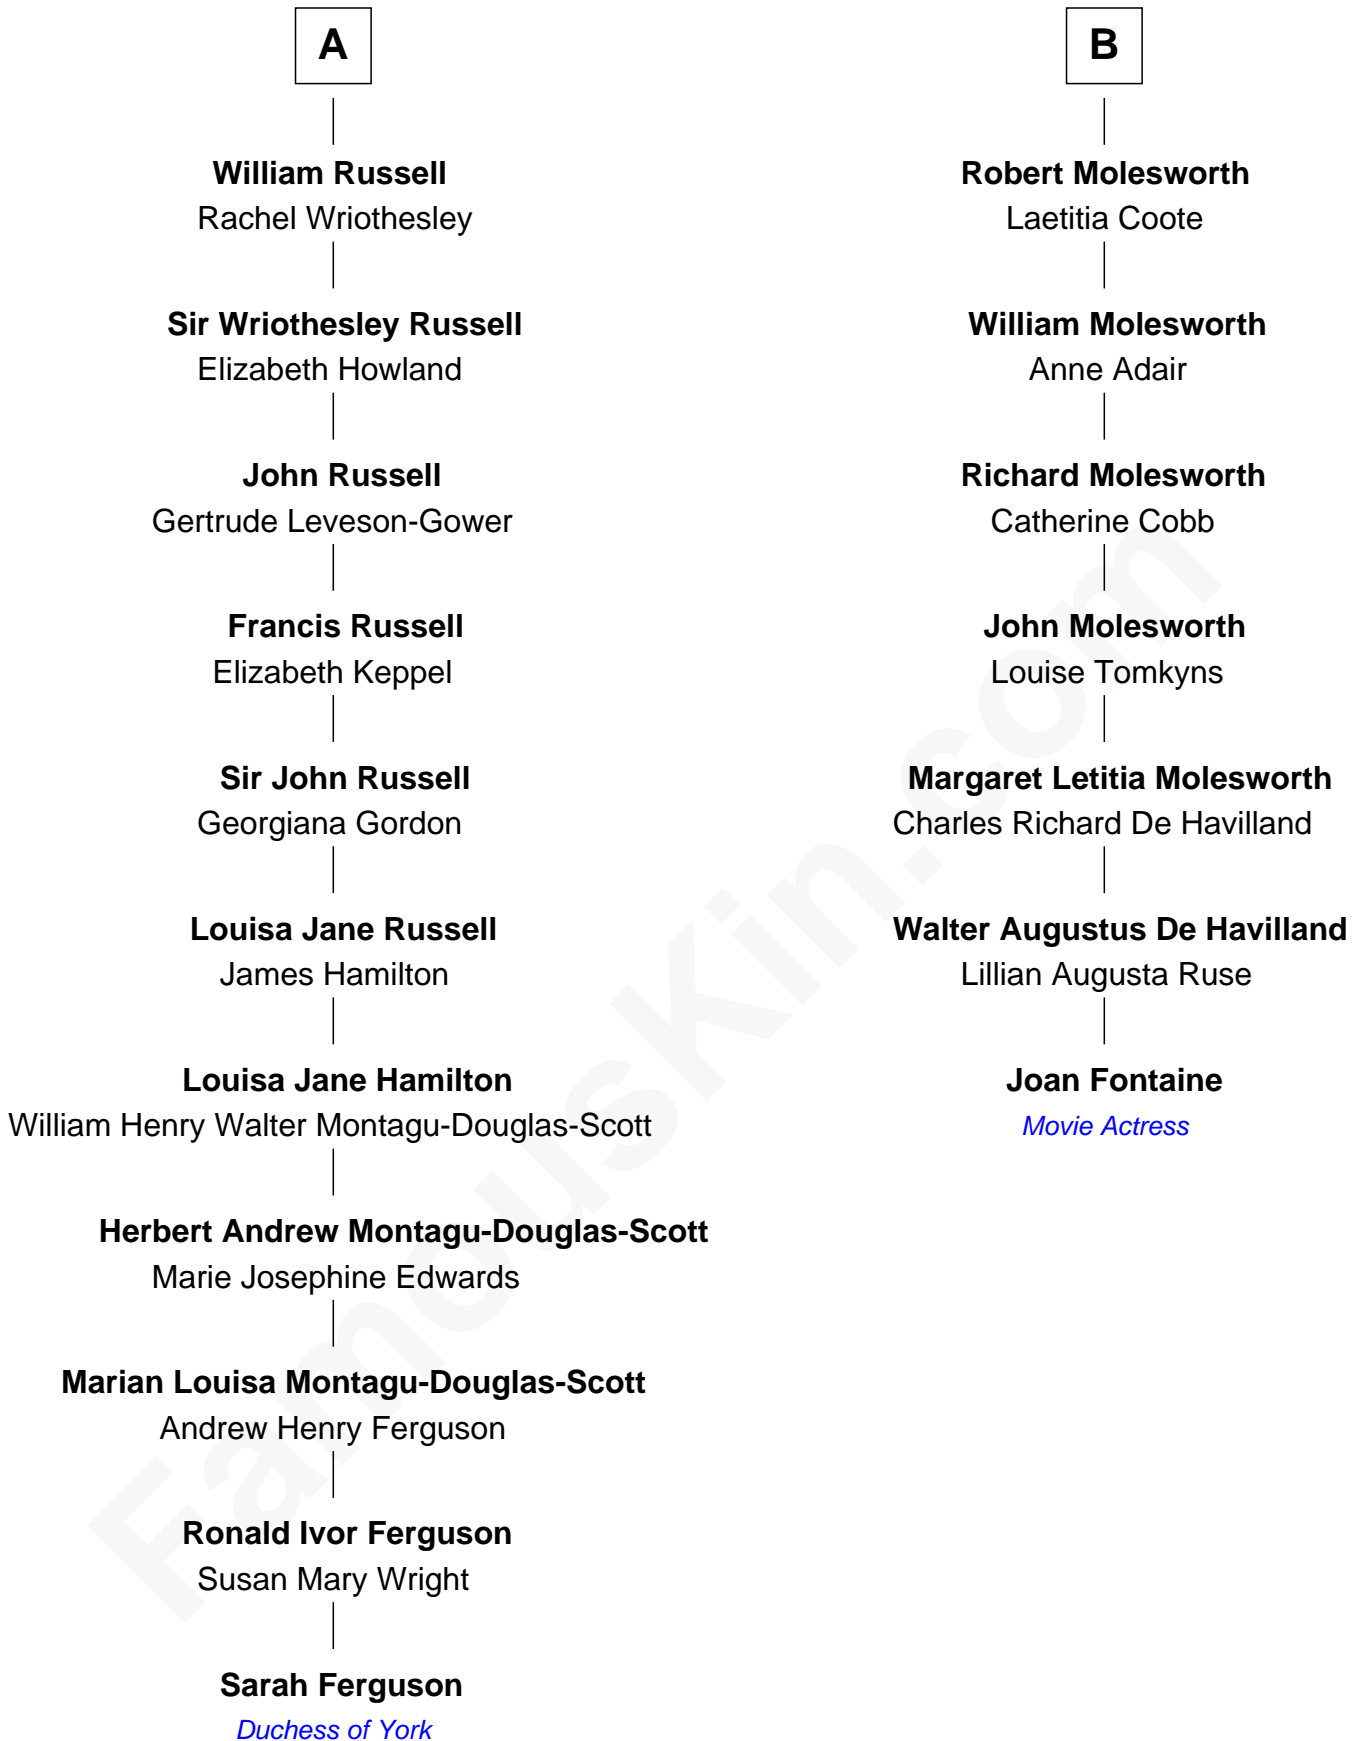

FamousKin.com Relationship Chart of

Sarah Ferguson

Duchess of York

13th cousin 4 times removed of

Joan Fontaine

Movie Actress

John Andrews
Elizabeth Stratton

Sarah Ferguson photo by [Norbert Aepli](#) (CC BY 3.0)