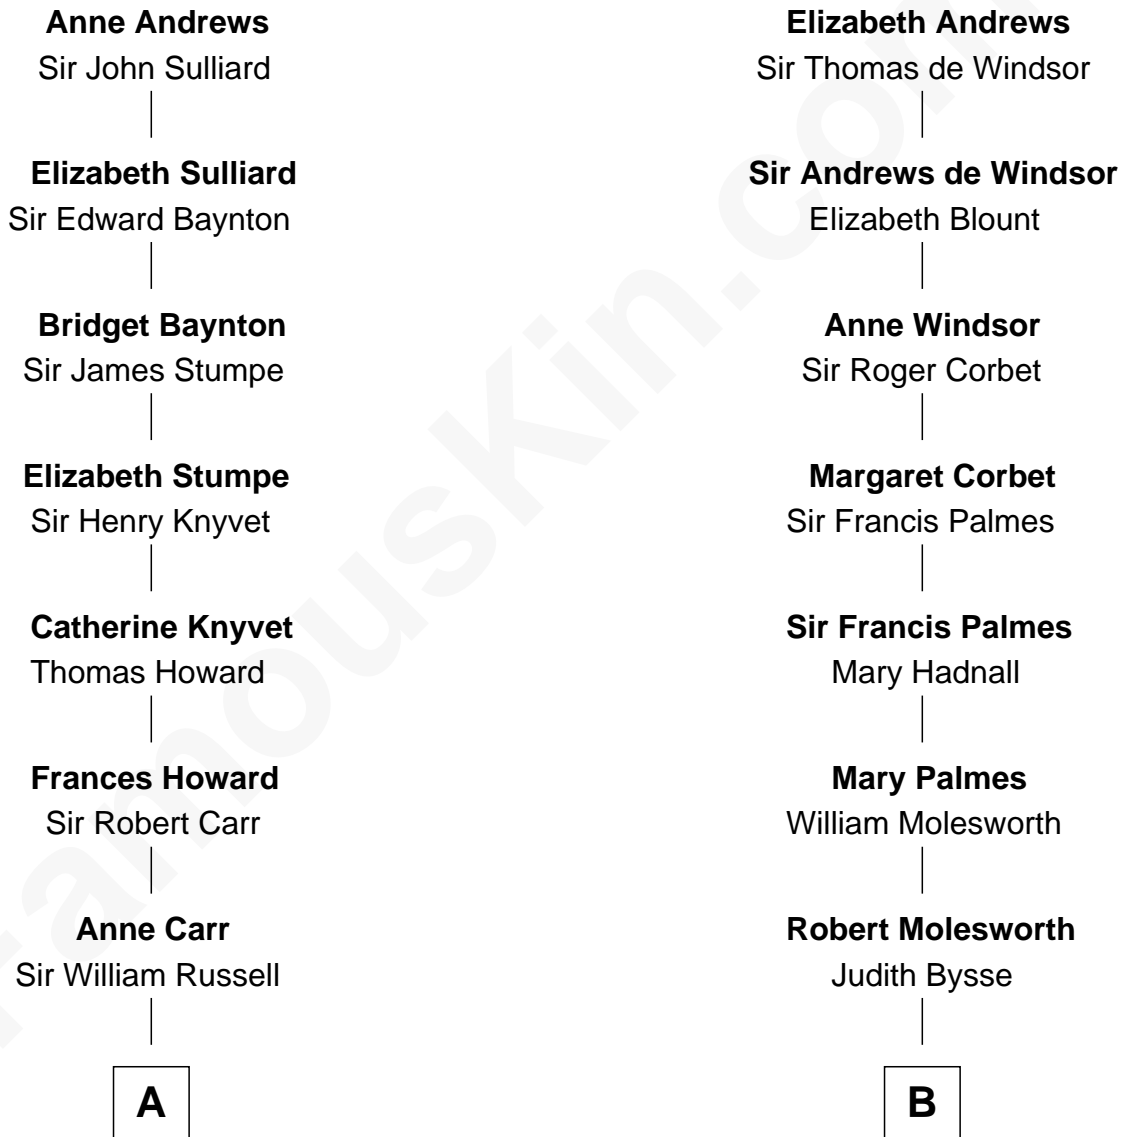

FamousKin.com Relationship Chart of

Sarah Ferguson

Duchess of York

13th cousin 4 times removed of

Joan Fontaine

Movie Actress

John Andrews
Elizabeth Stratton

Sarah Ferguson photo by [Norbert Aepli](#) (CC BY 3.0)