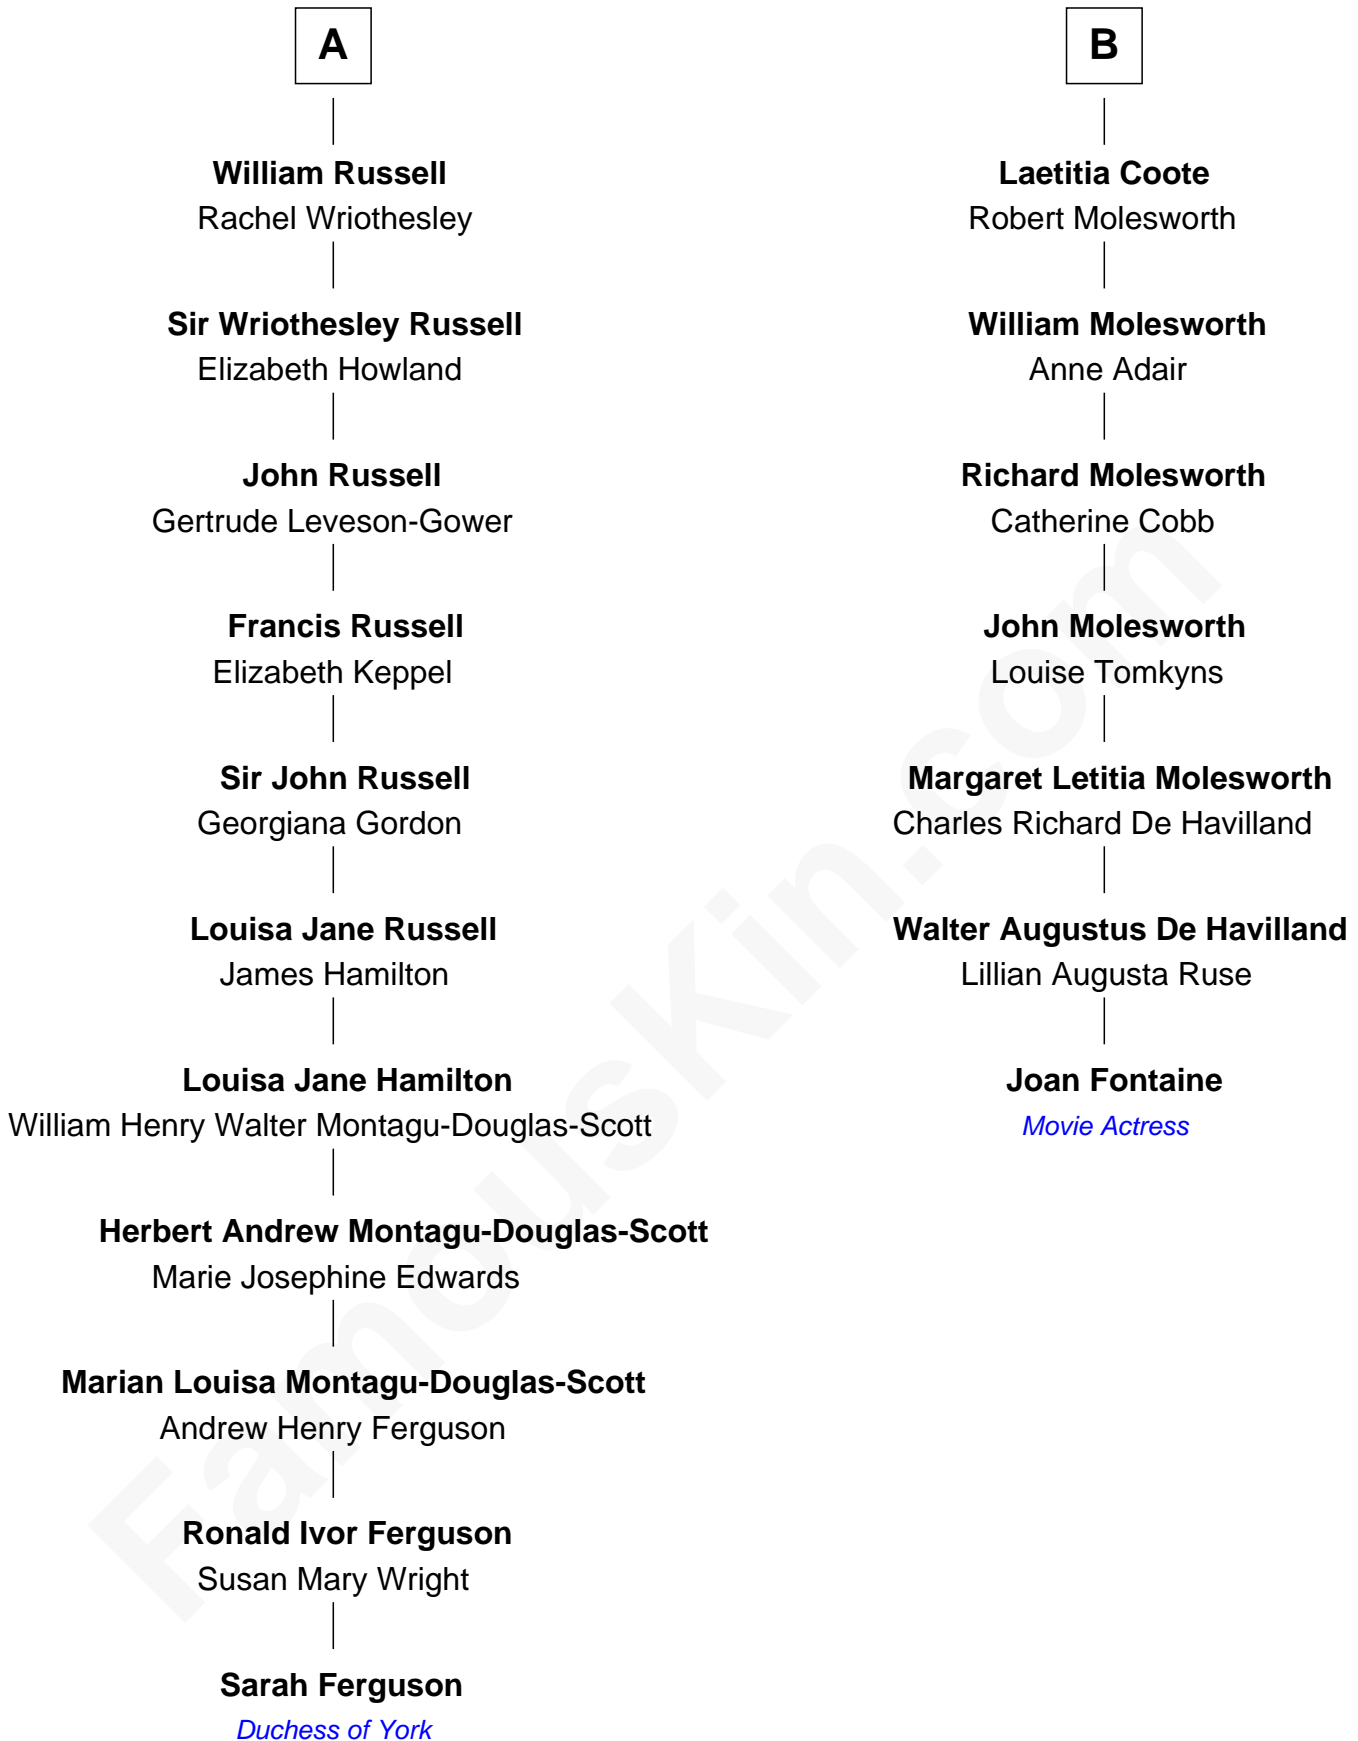

FamousKin.com Relationship Chart of

Sarah Ferguson

Duchess of York

13th cousin 4 times removed of

Joan Fontaine

Movie Actress

Sarah Ferguson photo by [Norbert Aepli](#) (CC BY 3.0)