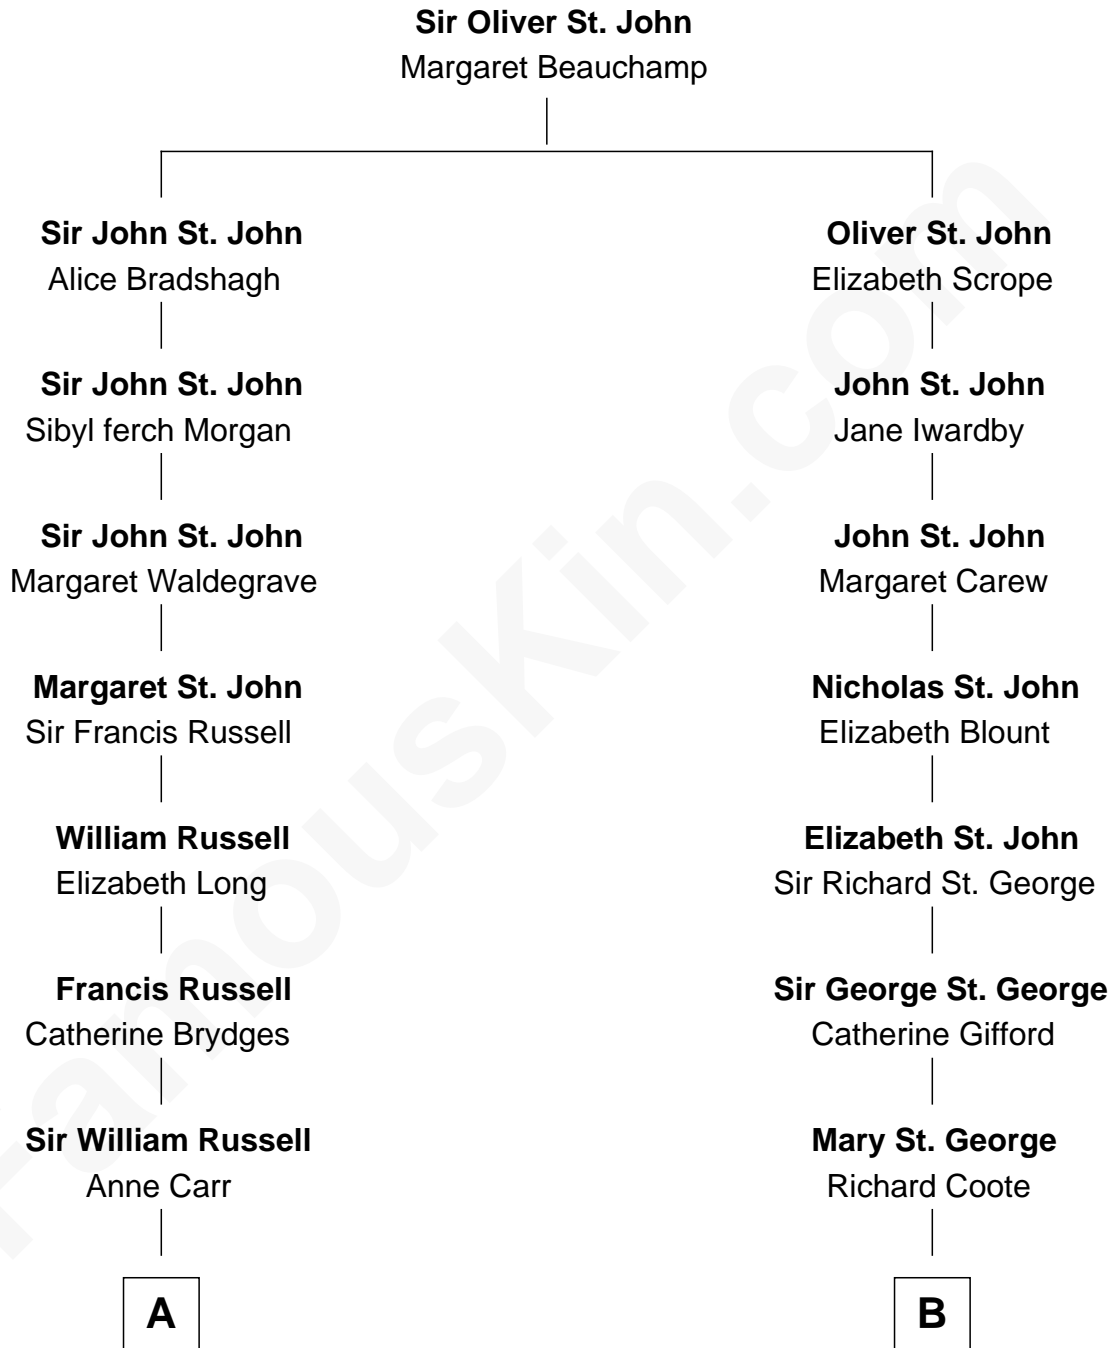

FamousKin.com Relationship Chart of

Sarah Ferguson

Duchess of York

13th cousin 4 times removed of

Joan Fontaine

Movie Actress

Sarah Ferguson photo by [Norbert Aepli](#) (CC BY 3.0)