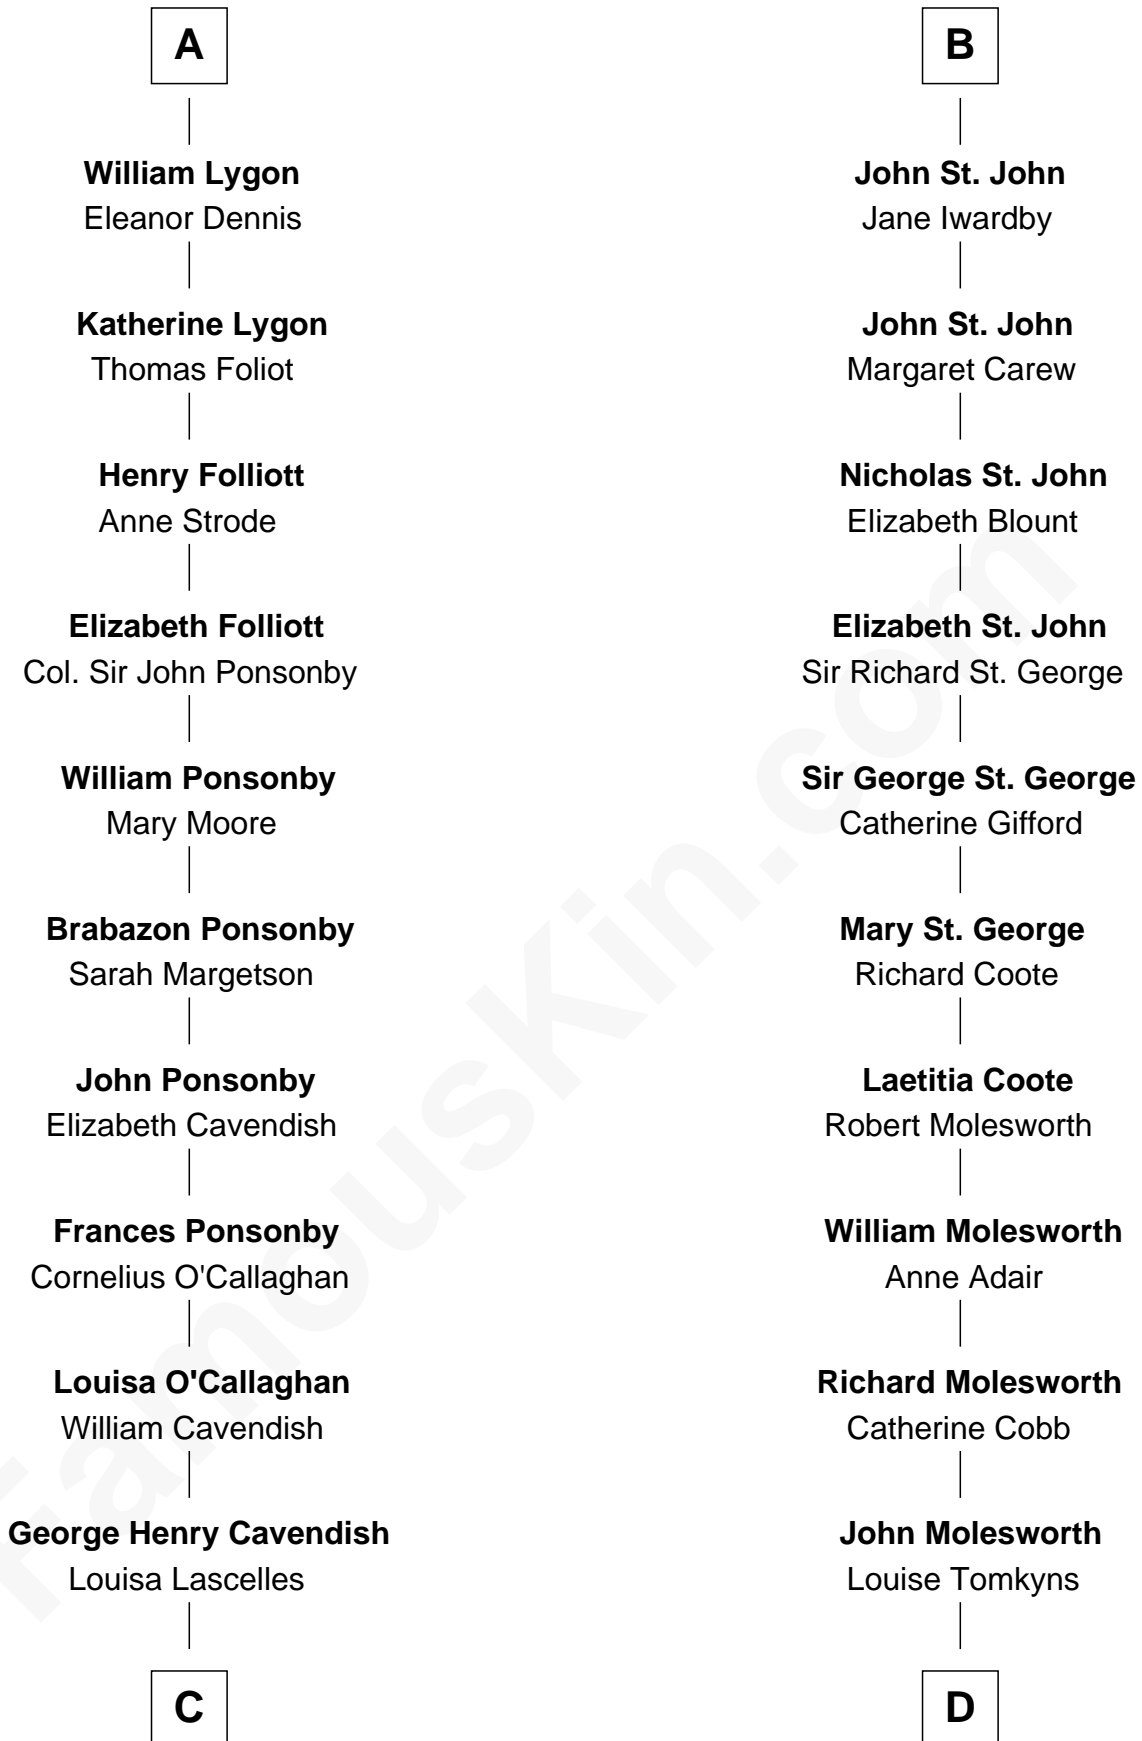

FamousKin.com Relationship Chart of

Sarah Ferguson

Duchess of York

19th cousin 2 times removed of

Joan Fontaine

Movie Actress

Sir Walter de Beauchamp

Alice de Tony

C

Susan Henrietta Cavendish

Henry Robert Brand

Margaret Brand

Algernon Francis Holford Ferguson

Andrew Henry Ferguson

Marian Louisa Montagu-Douglas-Scott

Ronald Ivor Ferguson

Susan Mary Wright

Sarah Ferguson

Duchess of York

D

Margaret Letitia Molesworth

Charles Richard De Havilland

Walter Augustus De Havilland

Lillian Augusta Ruse