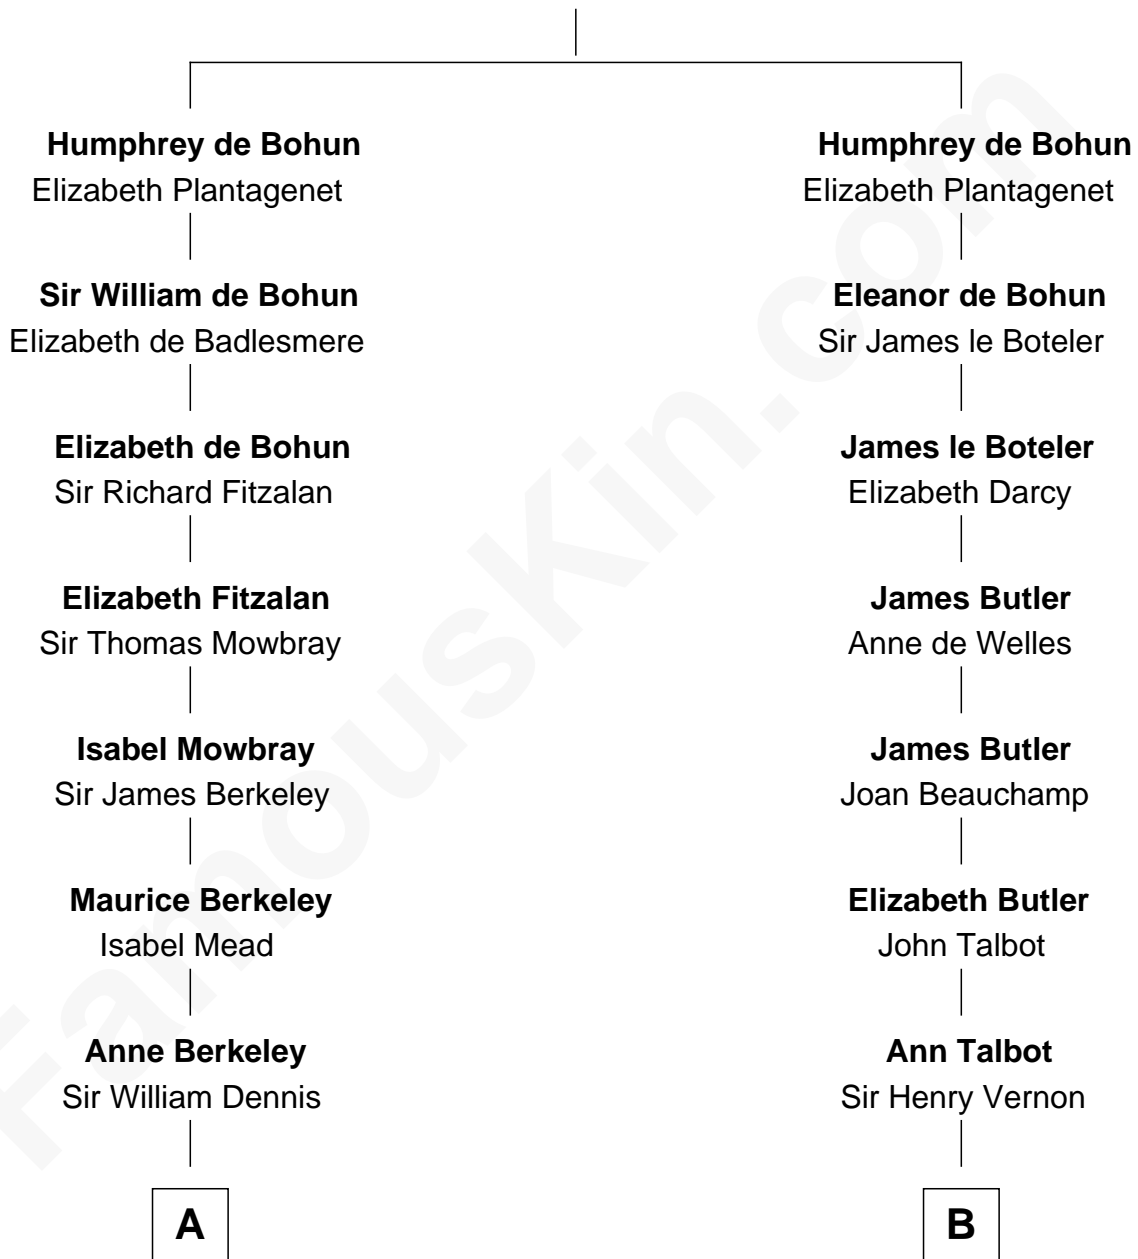

FamousKin.com Relationship Chart of

Sarah Ferguson

Duchess of York

19th cousin 2 times removed of

Joan Fontaine

Movie Actress

Humphrey de Bohun

Maud de Fiennes

C

Susan Henrietta Cavendish

Henry Robert Brand

Margaret Brand

Algernon Francis Holford Ferguson

Andrew Henry Ferguson

Marian Louisa Montagu-Douglas-Scott

Ronald Ivor Ferguson

Susan Mary Wright

Sarah Ferguson

Duchess of York

D

Margaret Letitia Molesworth

Charles Richard De Havilland

Walter Augustus De Havilland

Lillian Augusta Ruse