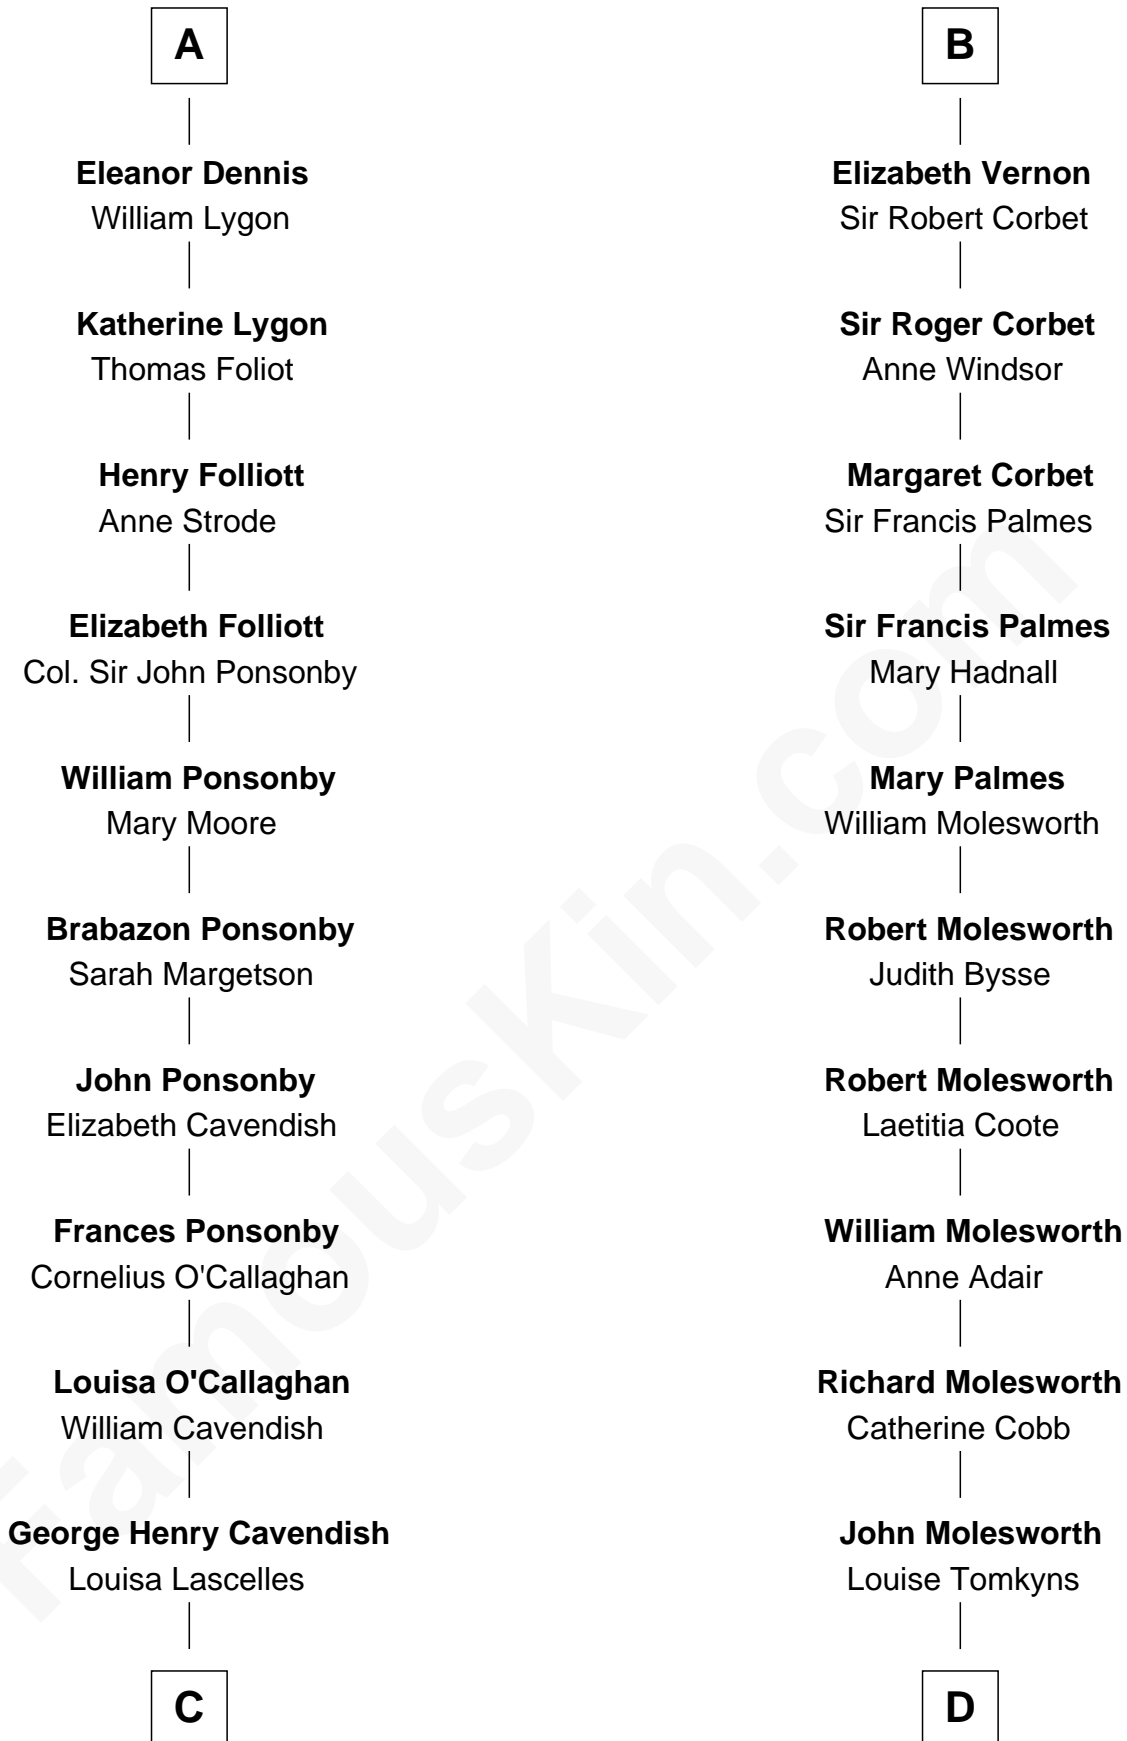

FamousKin.com Relationship Chart of

Sarah Ferguson

Duchess of York

19th cousin 2 times removed of

Joan Fontaine

Movie Actress

Humphrey de Bohun

Maud de Fiennes

C

Susan Henrietta Cavendish

Henry Robert Brand

Margaret Brand

Algernon Francis Holford Ferguson

Andrew Henry Ferguson

Marian Louisa Montagu-Douglas-Scott

Ronald Ivor Ferguson

Susan Mary Wright

Sarah Ferguson

Duchess of York

D

Margaret Letitia Molesworth

Charles Richard De Havilland

Walter Augustus De Havilland

Lillian Augusta Ruse