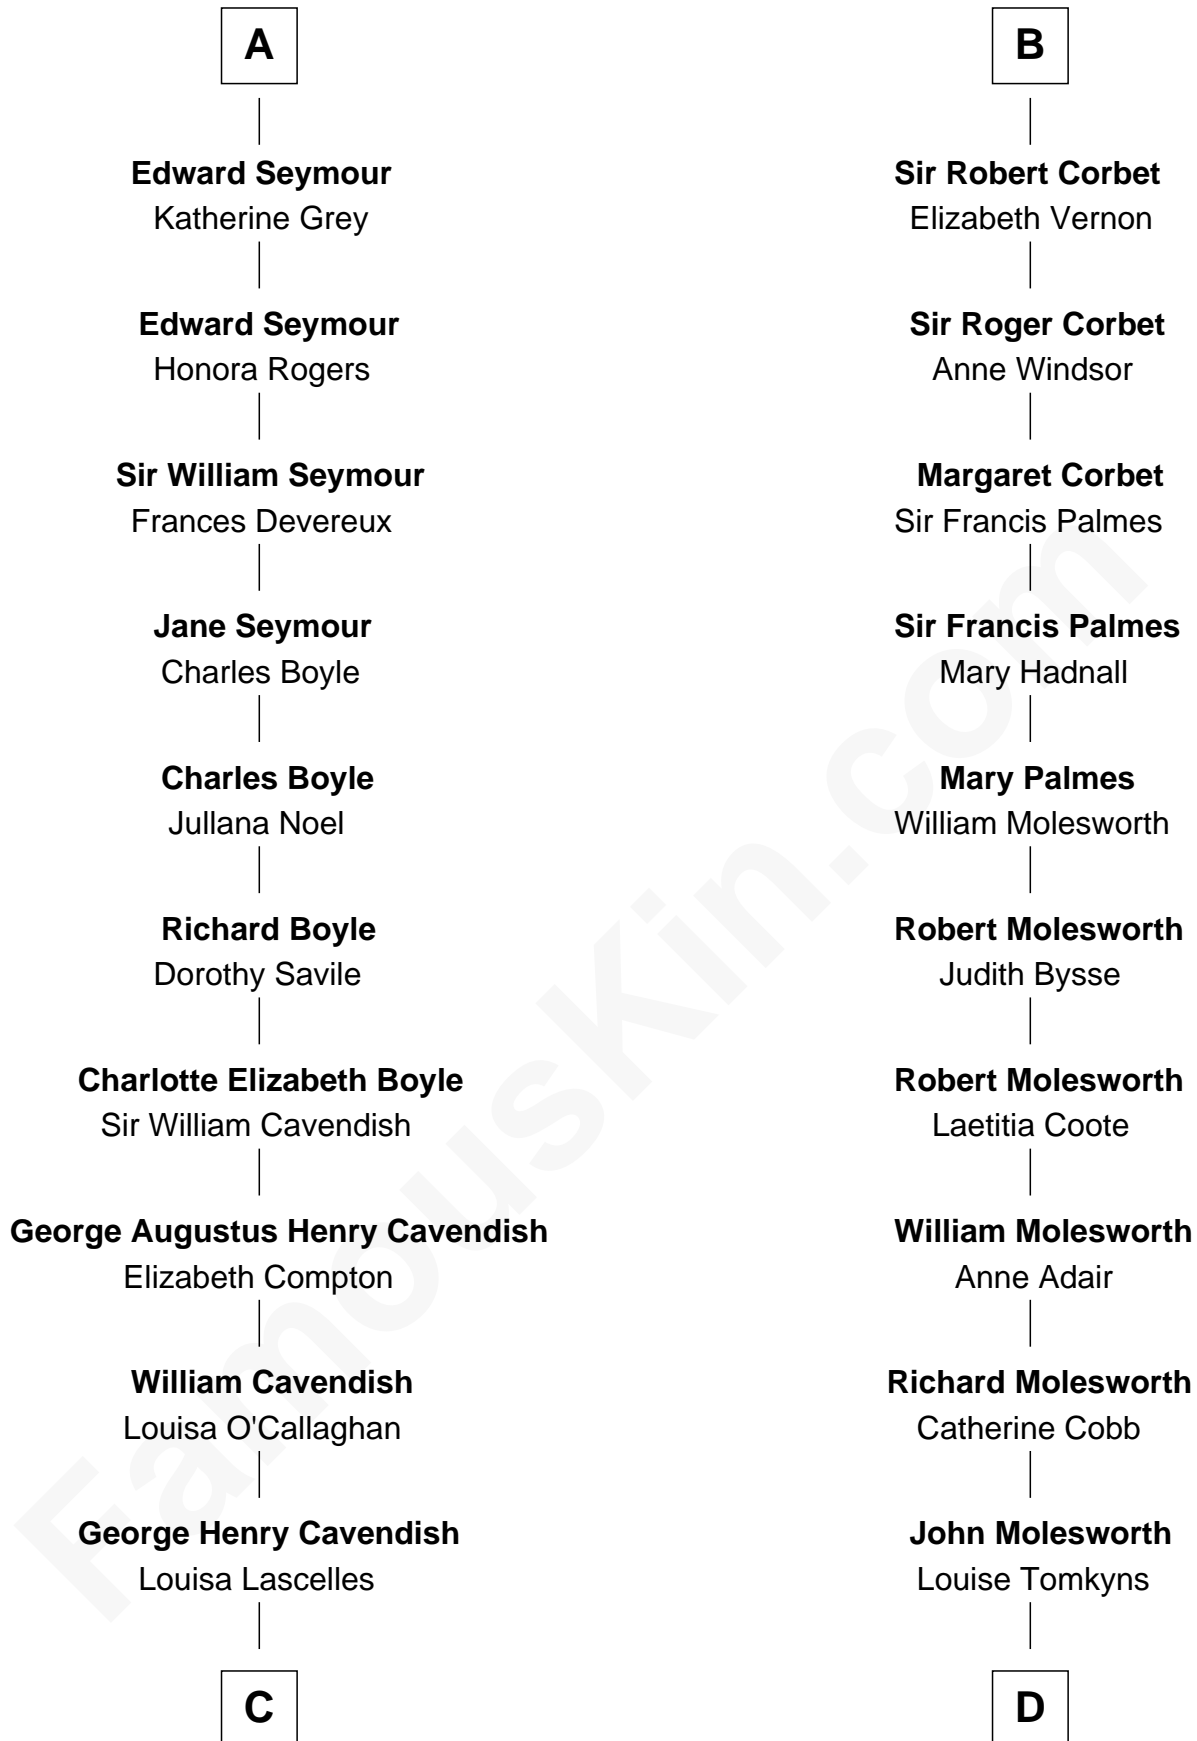

# FamousKin.com Relationship Chart of

**Sarah Ferguson**

*Duchess of York*

19th cousin 2 times removed of

**Joan Fontaine**

*Movie Actress*

**C**

**Susan Henrietta Cavendish**

Henry Robert Brand

**Margaret Brand**

Algernon Francis Holford Ferguson

**Andrew Henry Ferguson**

Marian Louisa Montagu-Douglas-Scott

**Ronald Ivor Ferguson**

Susan Mary Wright

**Sarah Ferguson**