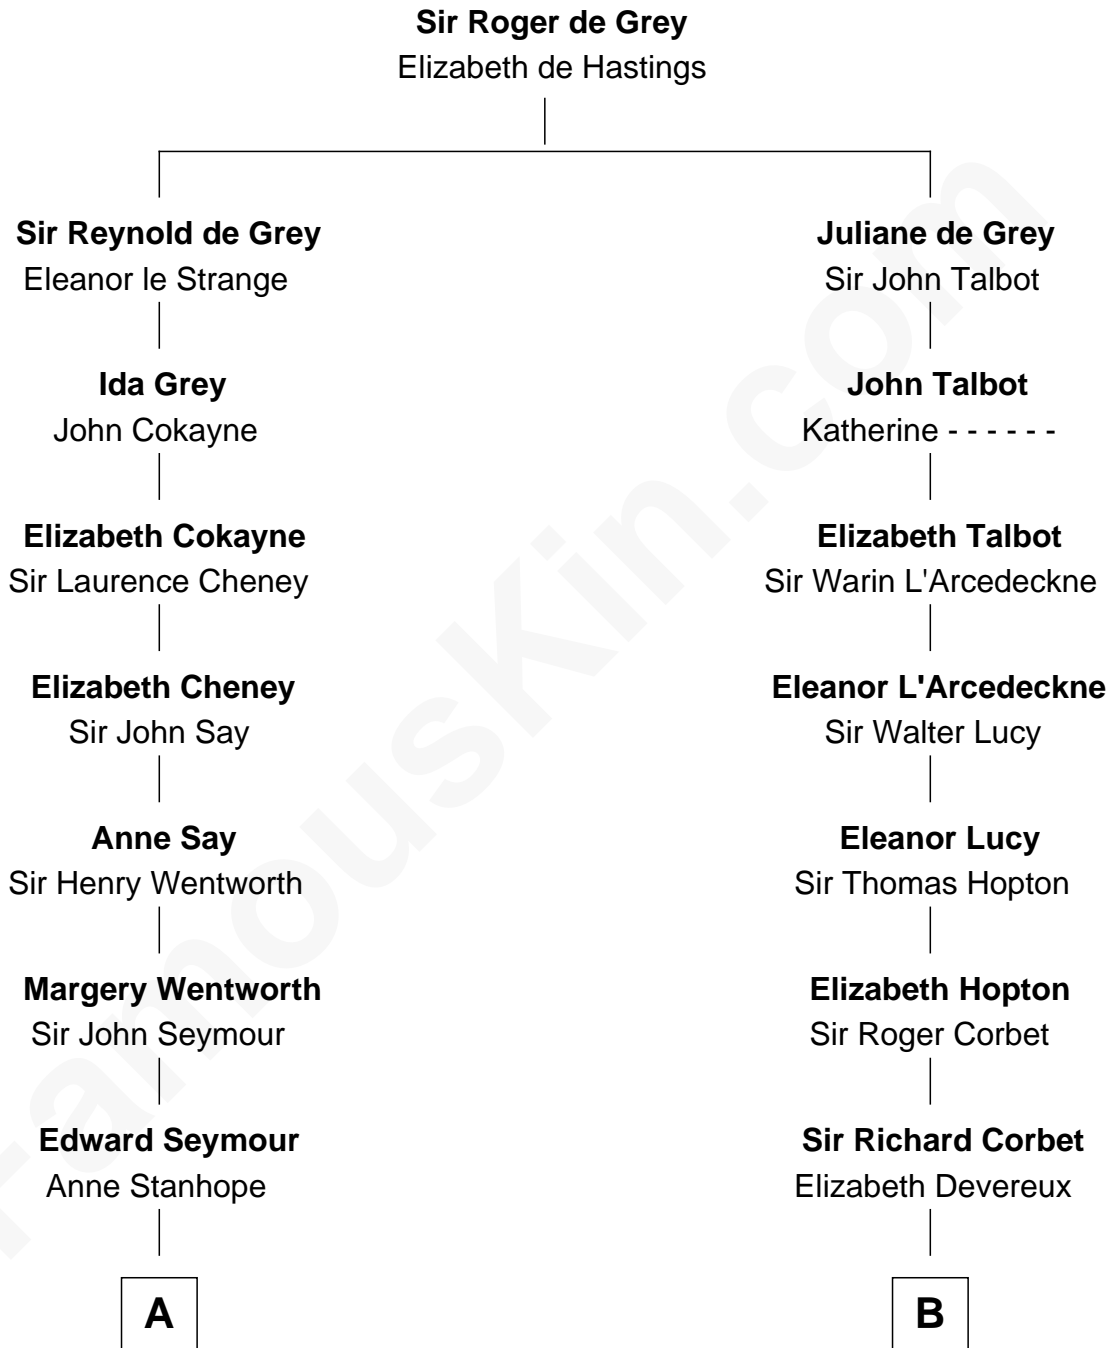

# FamousKin.com Relationship Chart of

**Sarah Ferguson**

*Duchess of York*

19th cousin 2 times removed of

**Joan Fontaine**

*Movie Actress*

**C**

**Susan Henrietta Cavendish**

Henry Robert Brand

**Margaret Brand**

Algernon Francis Holford Ferguson

**Andrew Henry Ferguson**

Marian Louisa Montagu-Douglas-Scott

**Ronald Ivor Ferguson**

Susan Mary Wright

**Sarah Ferguson**

*Duchess of York*

**D**

**Margaret Letitia Molesworth**

Charles Richard De Havilland

**Walter Augustus De Havilland**

Lillian Augusta Ruse

**Joan Fontaine**

*Movie Actress*