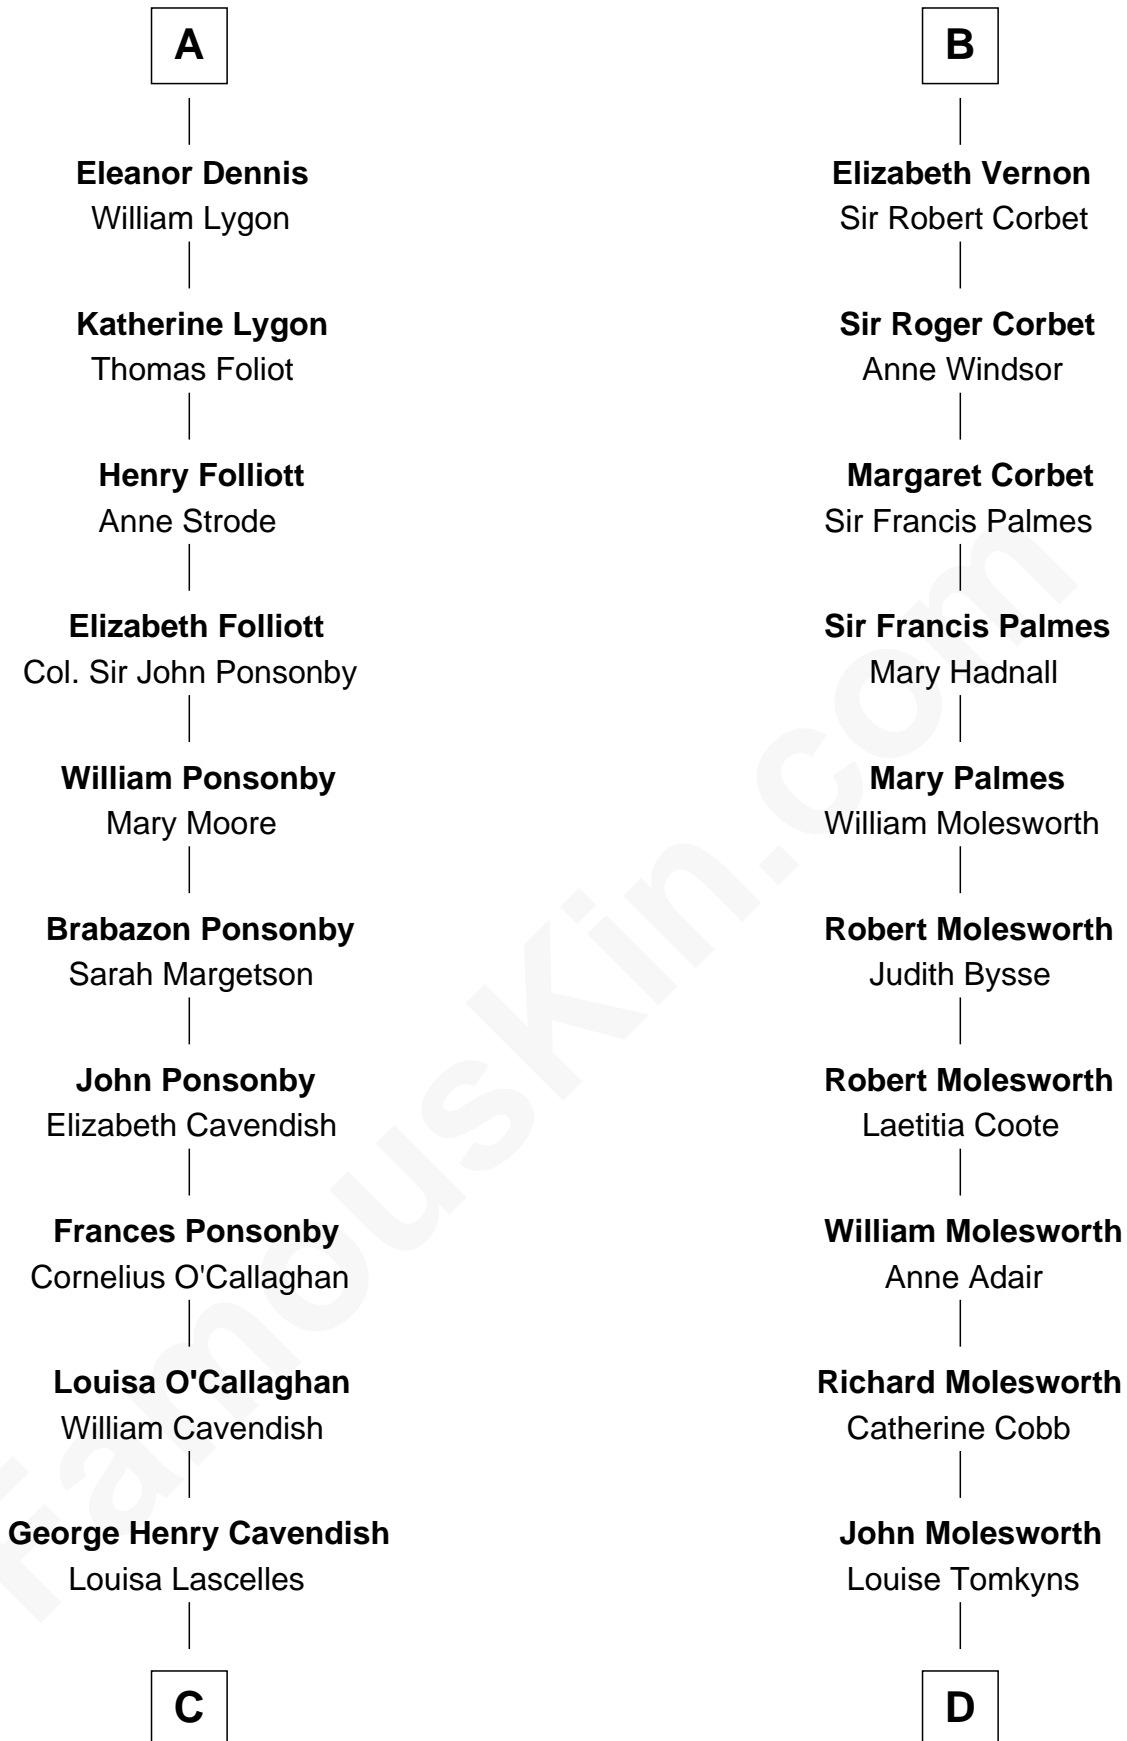

# FamousKin.com Relationship Chart of

**Sarah Ferguson**

*Duchess of York*

19th cousin 2 times removed of

**Joan Fontaine**

*Movie Actress*

**Gunselm de Badlesmere**

**C**

**Susan Henrietta Cavendish**

Henry Robert Brand

**Margaret Brand**

Algernon Francis Holford Ferguson

**Andrew Henry Ferguson**

Marian Louisa Montagu-Douglas-Scott

**Ronald Ivor Ferguson**

Susan Mary Wright

**Sarah Ferguson**

*Duchess of York*

**D**

**Margaret Letitia Molesworth**

Charles Richard De Havilland

**Walter Augustus De Havilland**

Lillian Augusta Ruse

**Joan Fontaine**