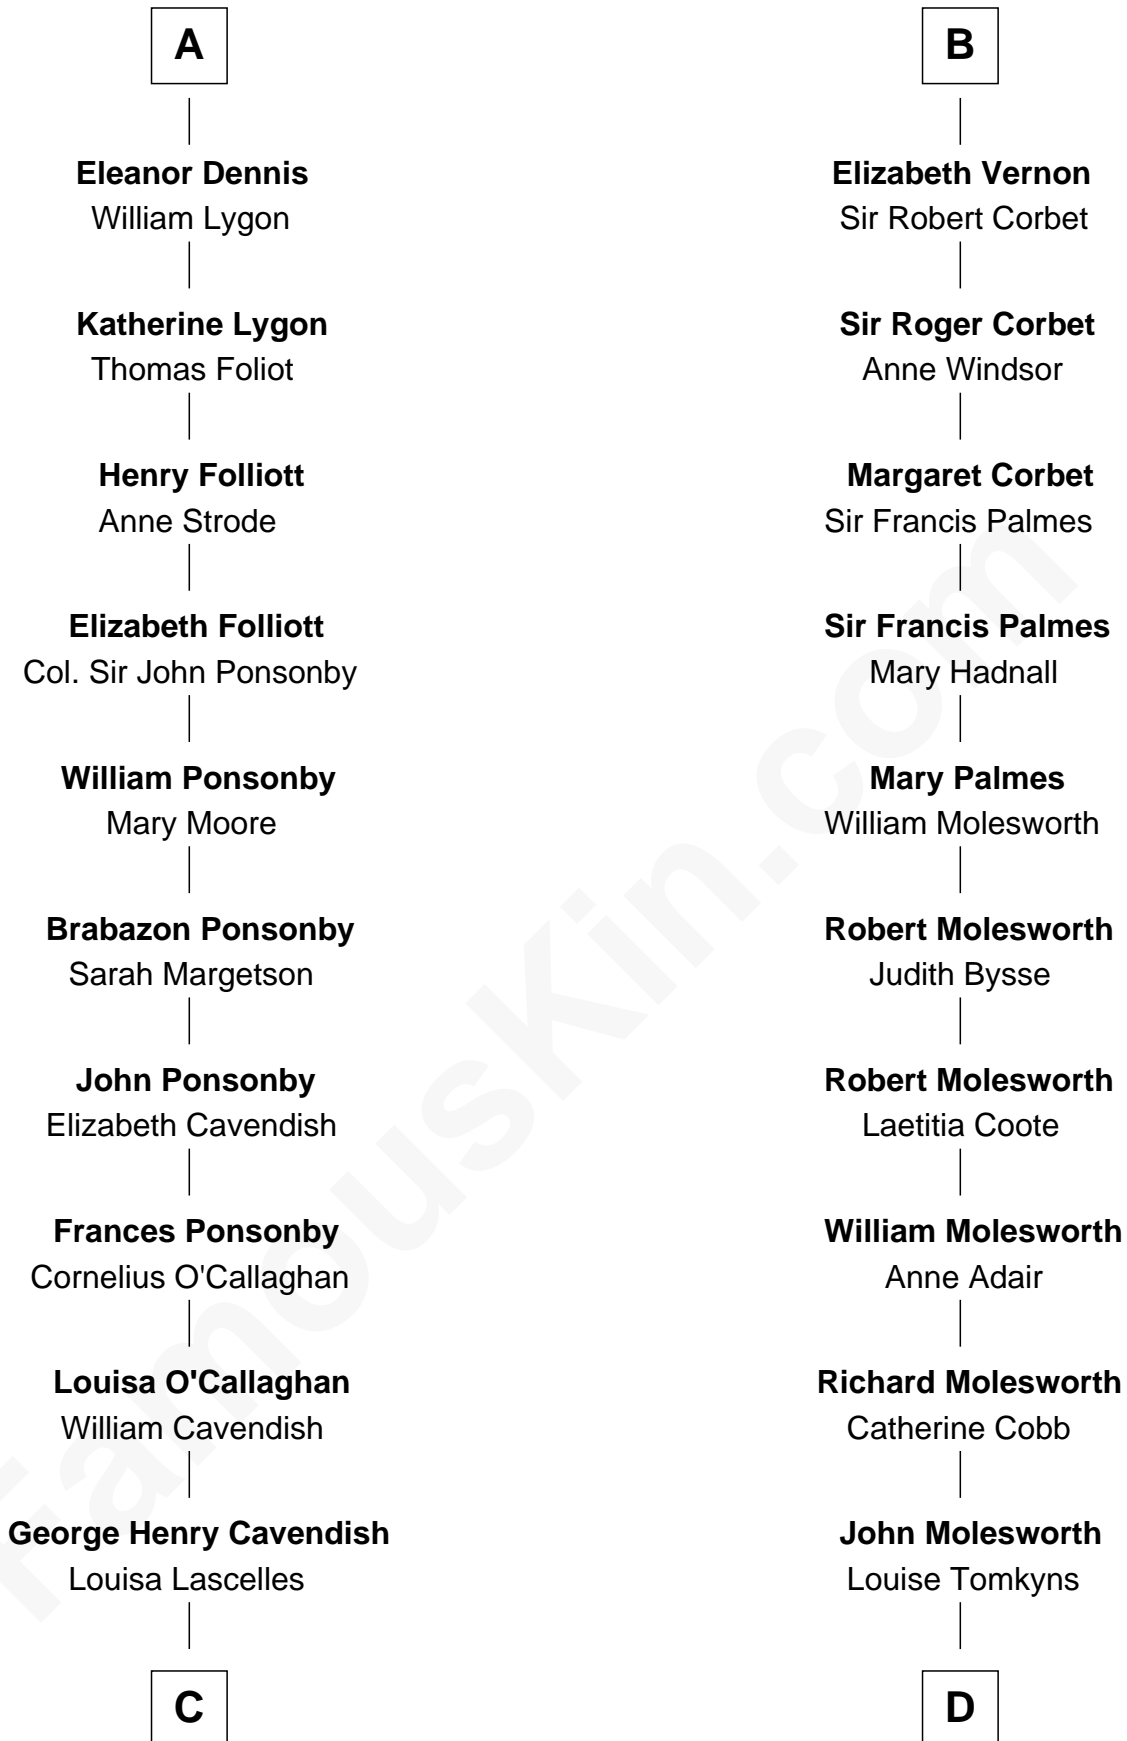

# FamousKin.com Relationship Chart of

**Sarah Ferguson**

*Duchess of York*

19th cousin 2 times removed of

**Joan Fontaine**

*Movie Actress*

**Richard Fitzalan**

Alice de Saluzzo

**C**

**Susan Henrietta Cavendish**

Henry Robert Brand

**Margaret Brand**

Algernon Francis Holford Ferguson

**Andrew Henry Ferguson**

Marian Louisa Montagu-Douglas-Scott

**Ronald Ivor Ferguson**

Susan Mary Wright

**Sarah Ferguson**

*Duchess of York*

**D**

**Margaret Letitia Molesworth**

Charles Richard De Havilland

**Walter Augustus De Havilland**

Lillian Augusta Ruse