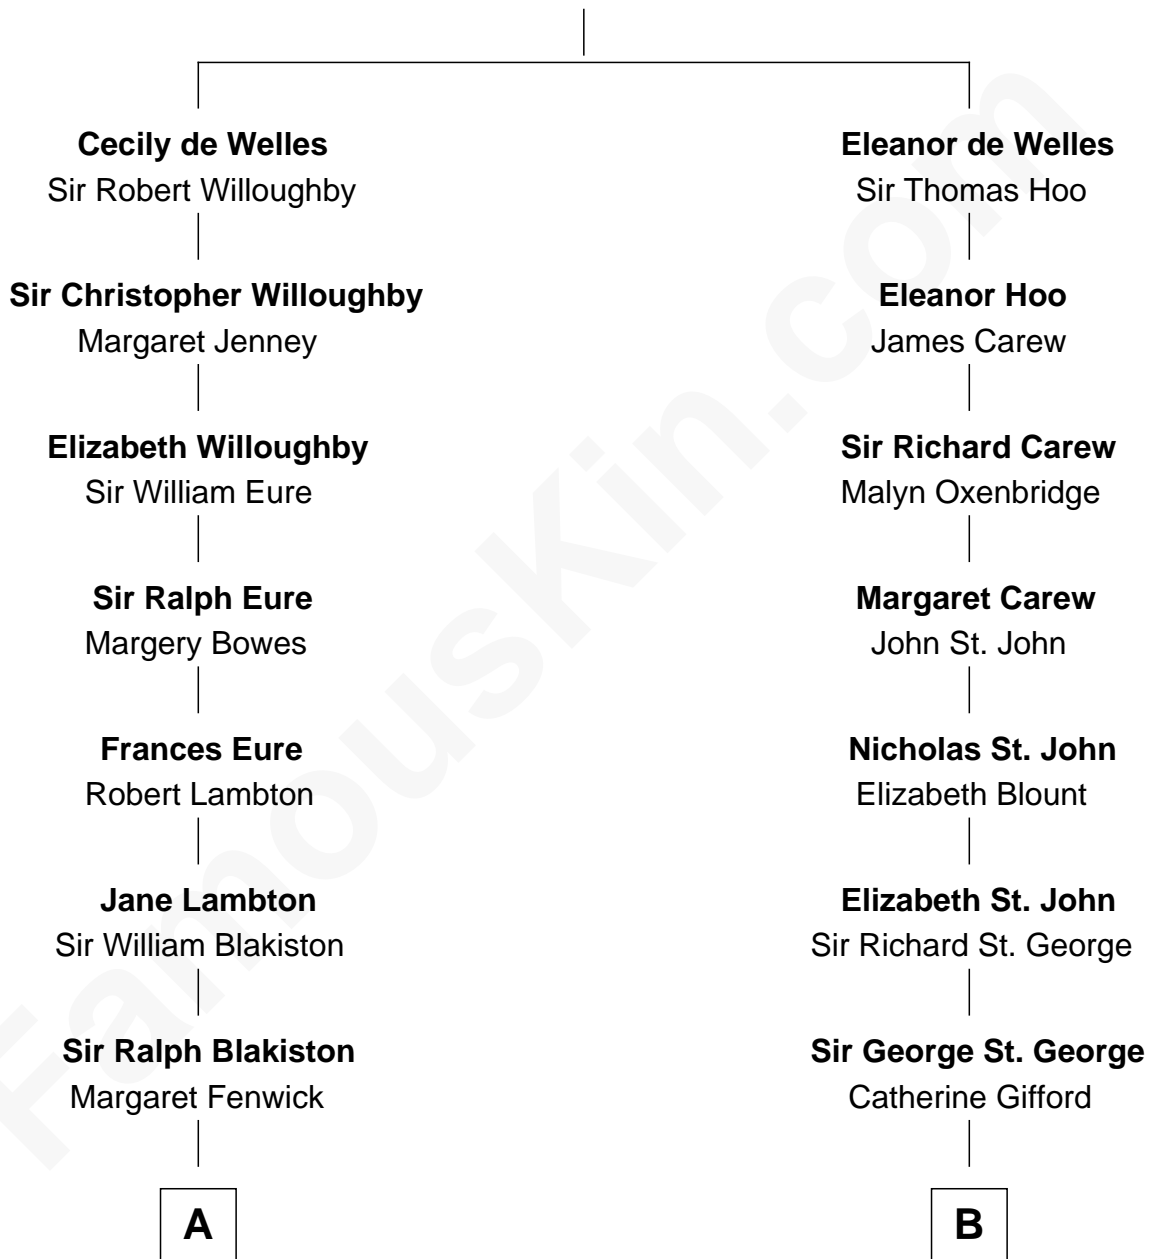

# FamousKin.com Relationship Chart of

**Sarah Ferguson**

*Duchess of York*

14th cousin 5 times removed of

**Joan Fontaine**

*Movie Actress*

**Sir Lionel de Welles**

Joan de Waterton

**A**

**Sir Francis Blakiston**

Ann Bowes

**Elizabeth Blakiston**

Sir William Bowes

**Anne Bowes**

Edward Chaloner

**William Chaloner**