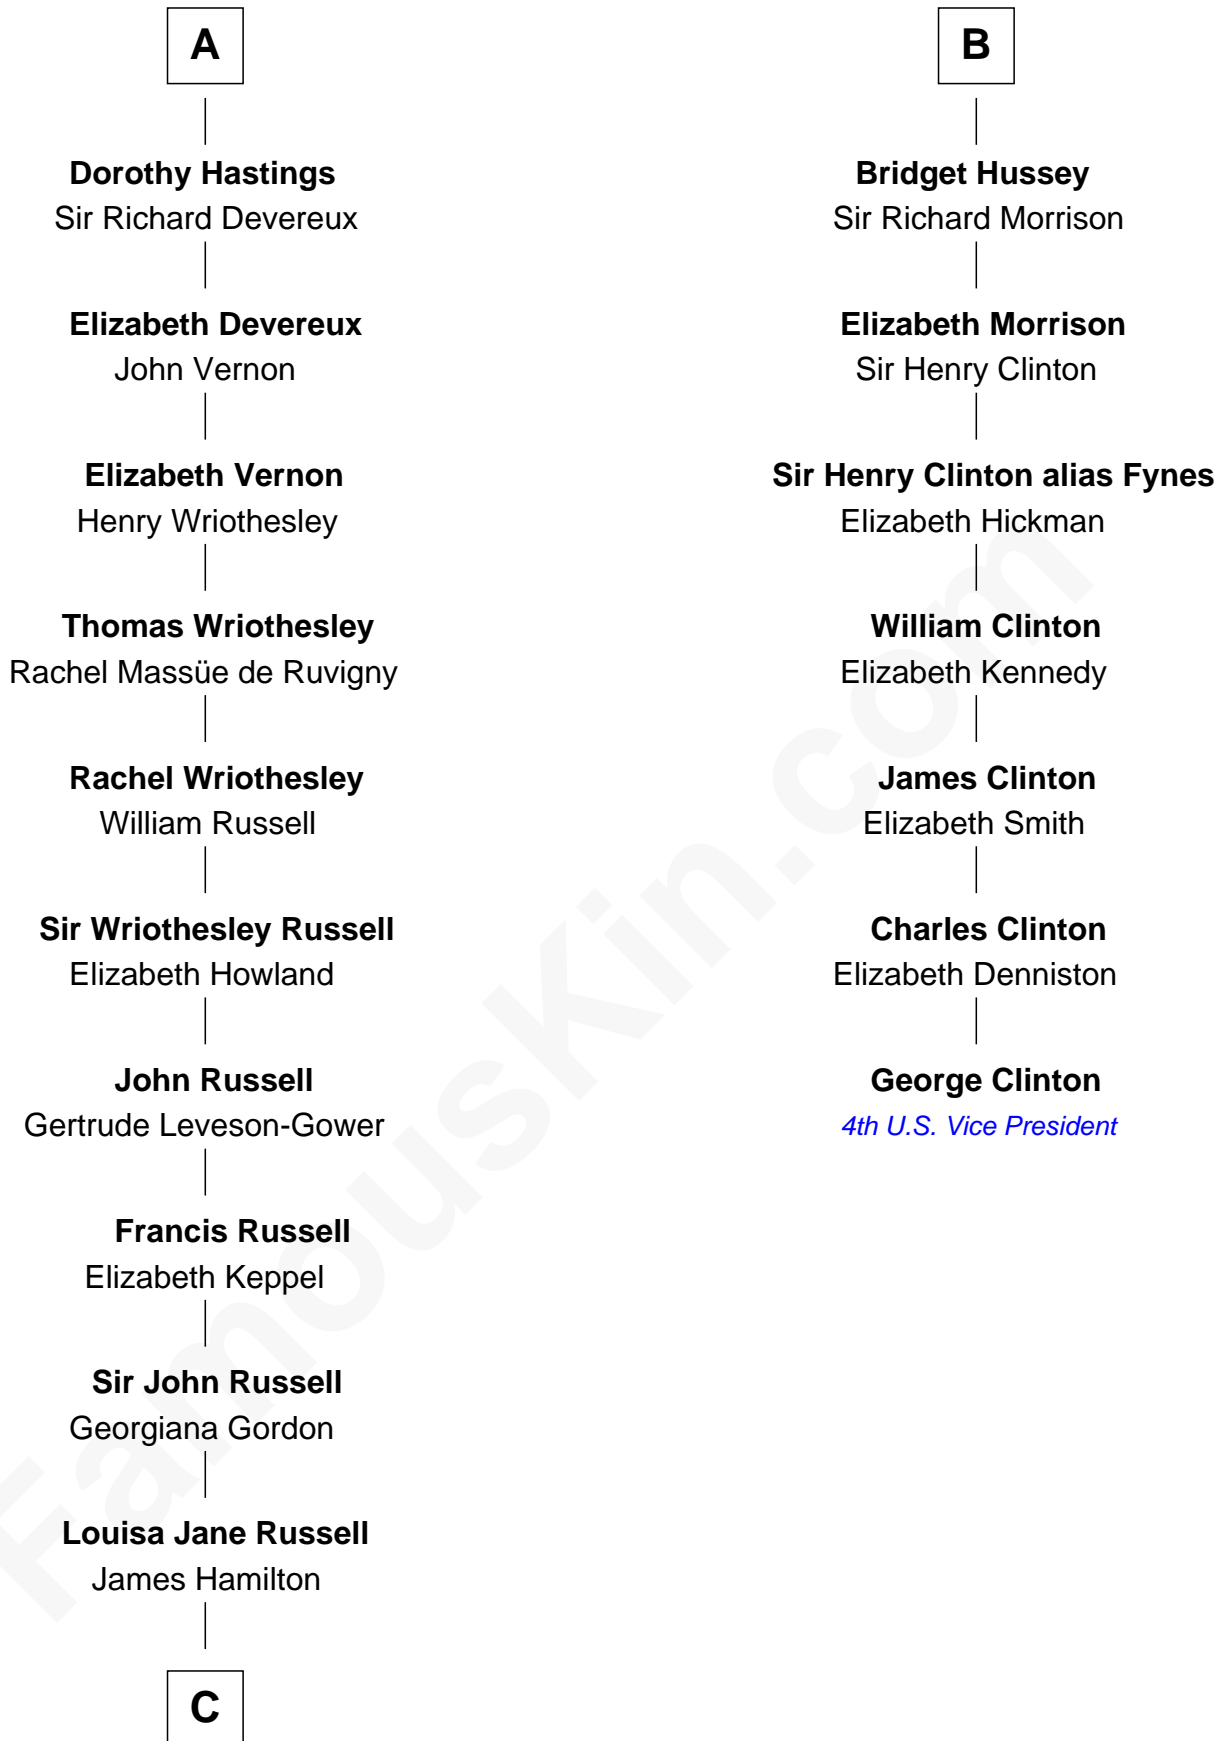

# FamousKin.com Relationship Chart of

**Sarah Ferguson**

*Duchess of York*

13th cousin 8 times removed of

**George Clinton**

*4th U.S. Vice President*

**William de Burgh**  
Maude of Lancaster

**C**

**Louisa Jane Hamilton**

William Henry Walter Montagu-Douglas-Scott

**Herbert Andrew Montagu-Douglas-Scott**

Marie Josephine Edwards

**Marian Louisa Montagu-Douglas-Scott**

Andrew Henry Ferguson

**Ronald Ivor Ferguson**

Susan Mary Wright

**Sarah Ferguson**

*Duchess of York*