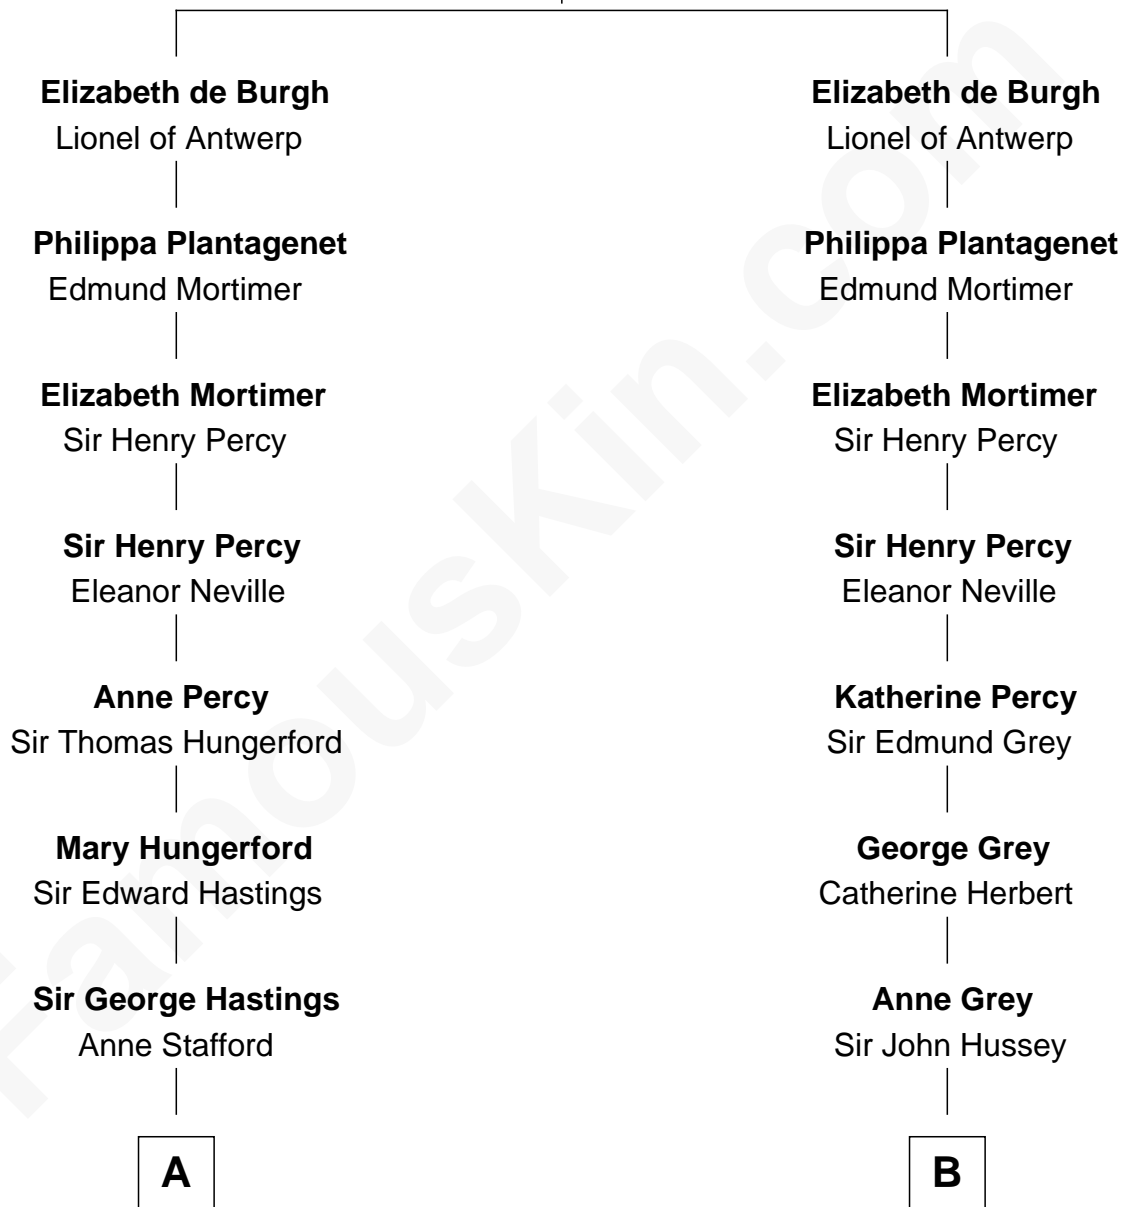

# FamousKin.com Relationship Chart of

**Sarah Ferguson**

*Duchess of York*

13th cousin 8 times removed of

**George Clinton**

*4th U.S. Vice President*

**William de Burgh**  
Maude of Lancaster

**C**

**Louisa Jane Hamilton**

William Henry Walter Montagu-Douglas-Scott

**Herbert Andrew Montagu-Douglas-Scott**

Marie Josephine Edwards

**Marian Louisa Montagu-Douglas-Scott**

Andrew Henry Ferguson

**Ronald Ivor Ferguson**

Susan Mary Wright

**Sarah Ferguson**

*Duchess of York*