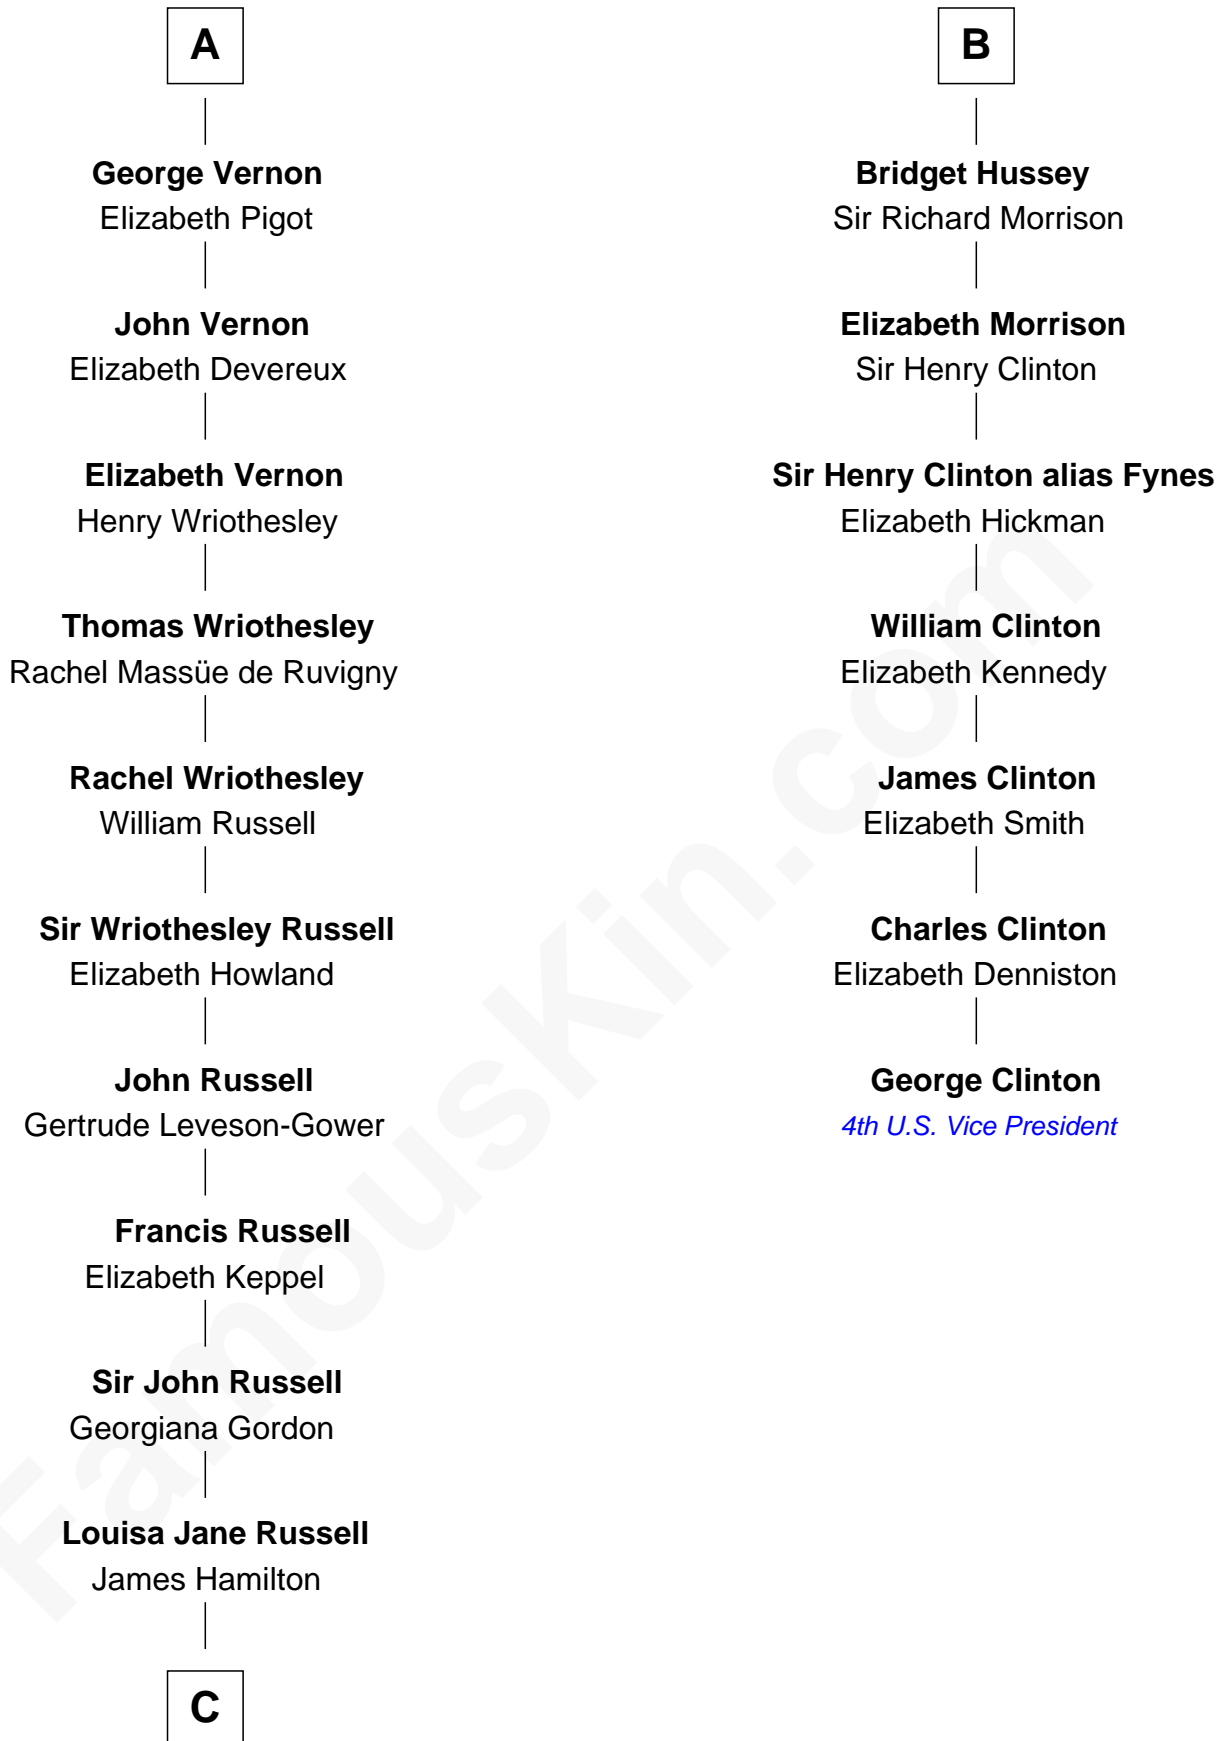

FamousKin.com Relationship Chart of

Sarah Ferguson

Duchess of York

13th cousin 8 times removed of

George Clinton

4th U.S. Vice President

William III of Hainault

Jeanne of Valois

Philippa of Hainault
Edward III, King of England

Edmund of Langley
Isabella of Castile

Constance Plantagenet
Edmund de Holland

Eleanor de Holland
James Touchet

Margaret Touchet

Elizabeth -----
Sir John Ludlow

Alice Ludlow
Humphrey Vernon

A

Philippa of Hainault
Edward III, King of England

John of Gaunt
Blanche of Lancaster

Elizabeth of Lancaster
John de Holand

Constance de Holand
Sir John Grey

Sir Edmund Grey
Katherine Percy

George Grey
Catherine Herbert

Anne Grey
Sir John Hussey

B

C

Louisa Jane Hamilton

William Henry Walter Montagu-Douglas-Scott

Herbert Andrew Montagu-Douglas-Scott

Marie Josephine Edwards