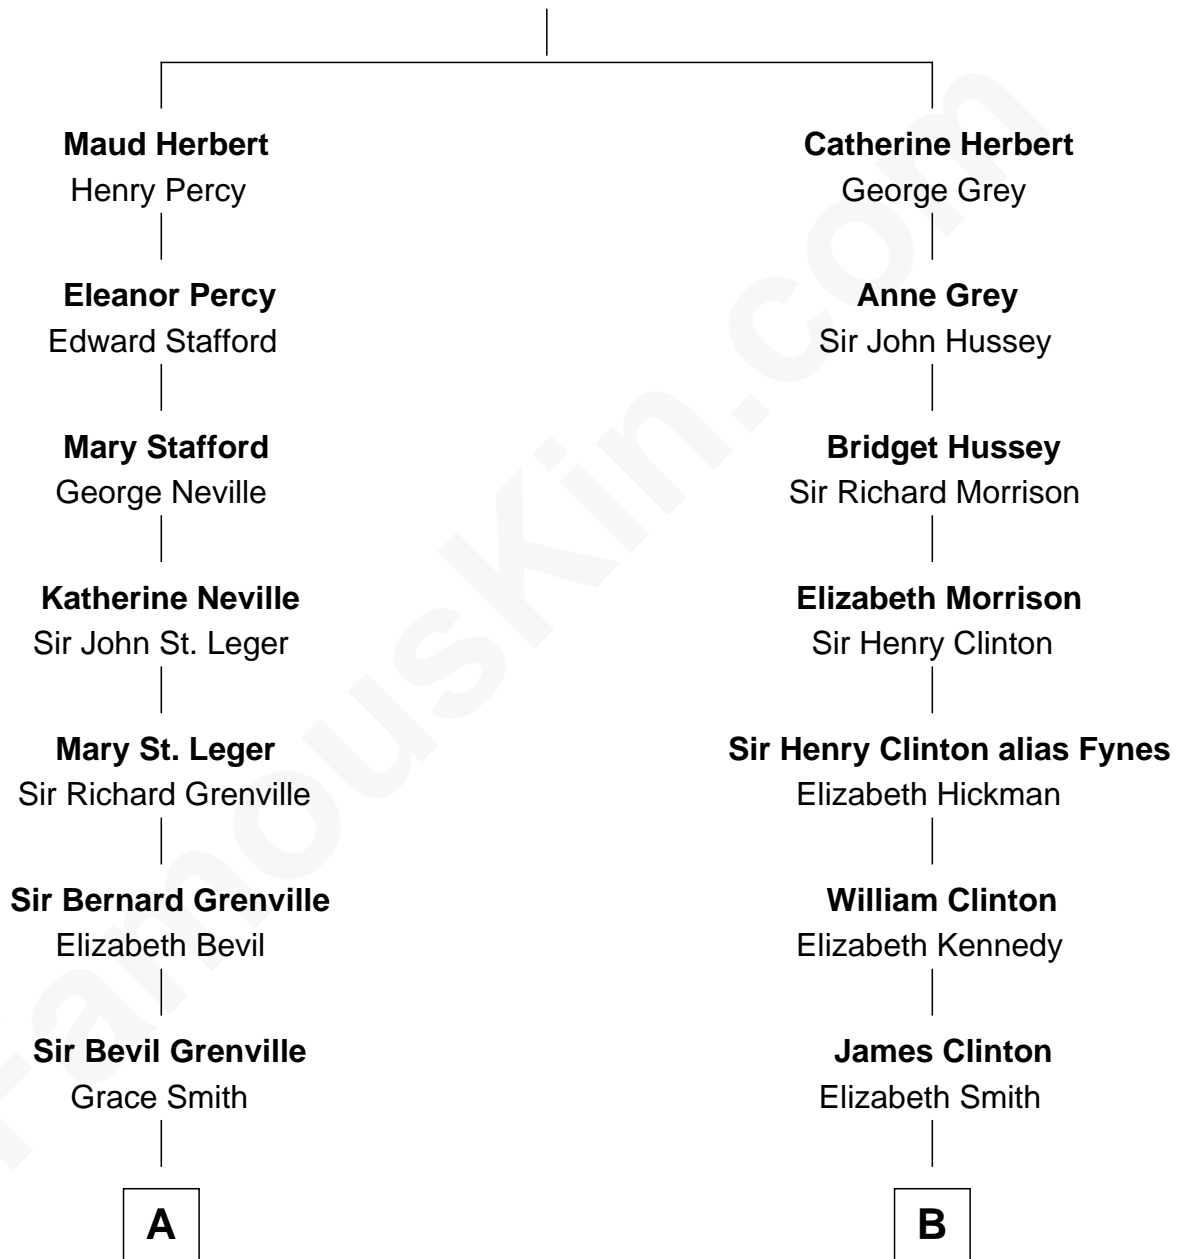

# FamousKin.com Relationship Chart of

**Sarah Ferguson**

*Duchess of York*

8th cousin 11 times removed of

**George Clinton**

*4th U.S. Vice President*

**William Herbert**

Anne Devereux

**A**

**John Granville**

Jane Wyche

**Jane Granville**

Sir William Leveson-Gower

**John Leveson-Gower**

Catherine Manners

**John Leveson-Gower**

Elizabeth Denniston

**George Clinton**

*4th U.S. Vice President*

**C**

—  
**Marian Louisa Montagu-Douglas-Scott**

Andrew Henry Ferguson

—  
**Ronald Ivor Ferguson**

Susan Mary Wright