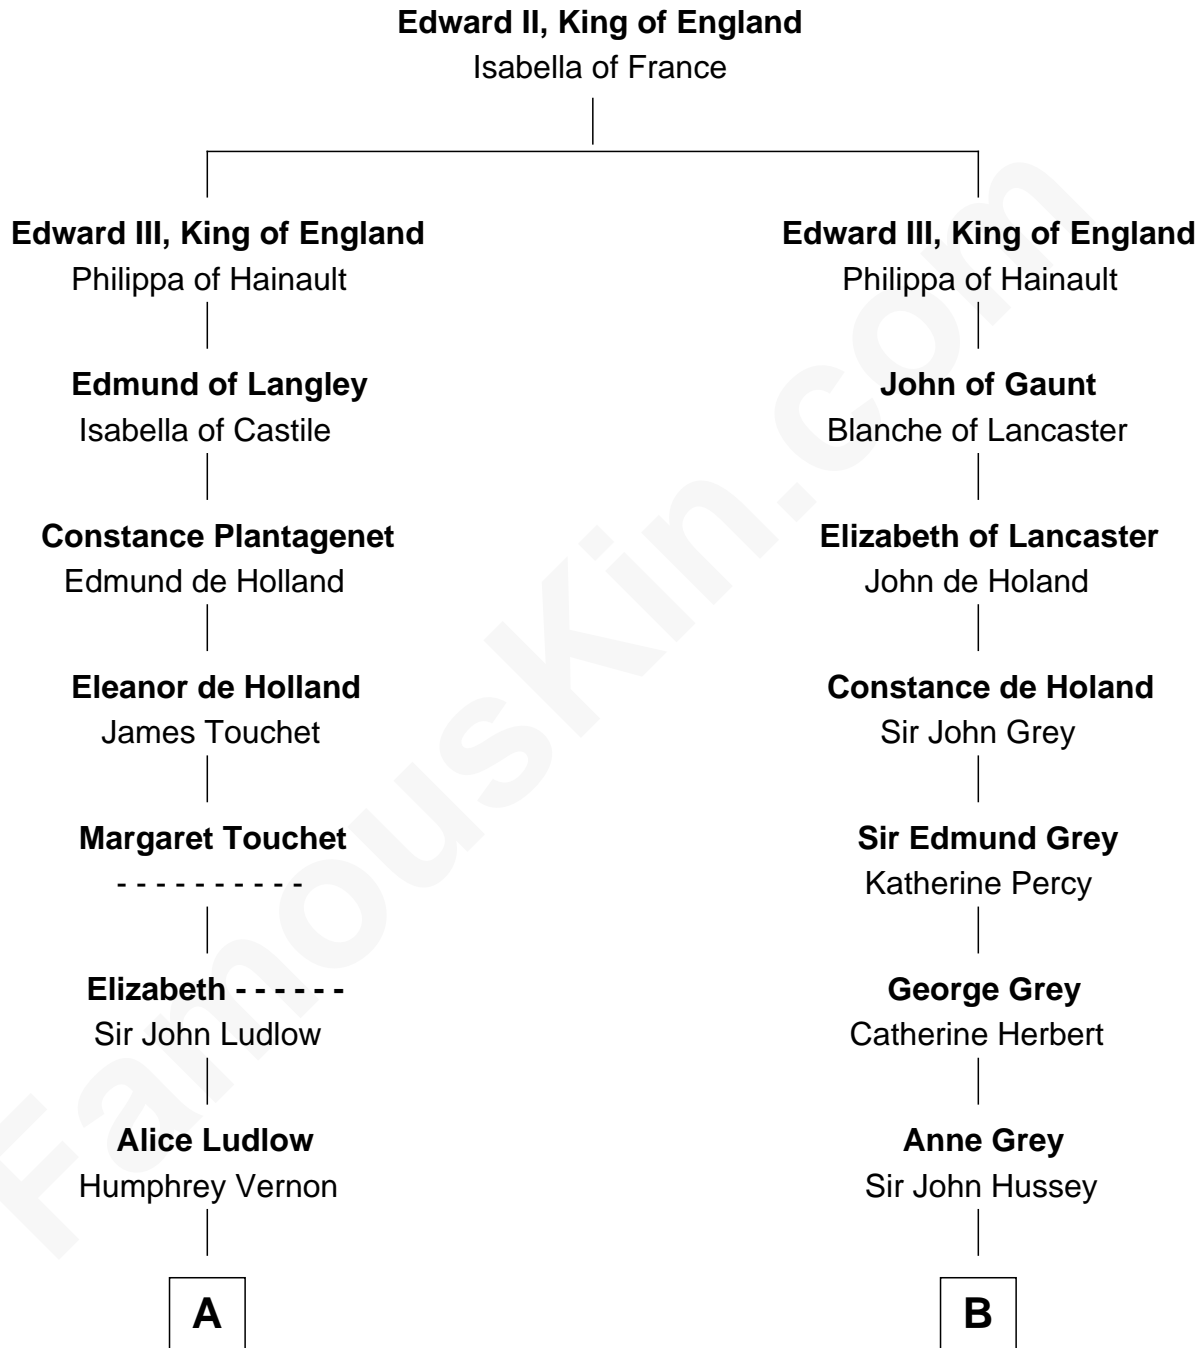

FamousKin.com Relationship Chart of

Sarah Ferguson

Duchess of York

13th cousin 8 times removed of

George Clinton

4th U.S. Vice President

C

Louisa Jane Hamilton

William Henry Walter Montagu-Douglas-Scott

Herbert Andrew Montagu-Douglas-Scott

Marie Josephine Edwards

Marian Louisa Montagu-Douglas-Scott

Andrew Henry Ferguson

Ronald Ivor Ferguson

Susan Mary Wright

Sarah Ferguson

Duchess of York