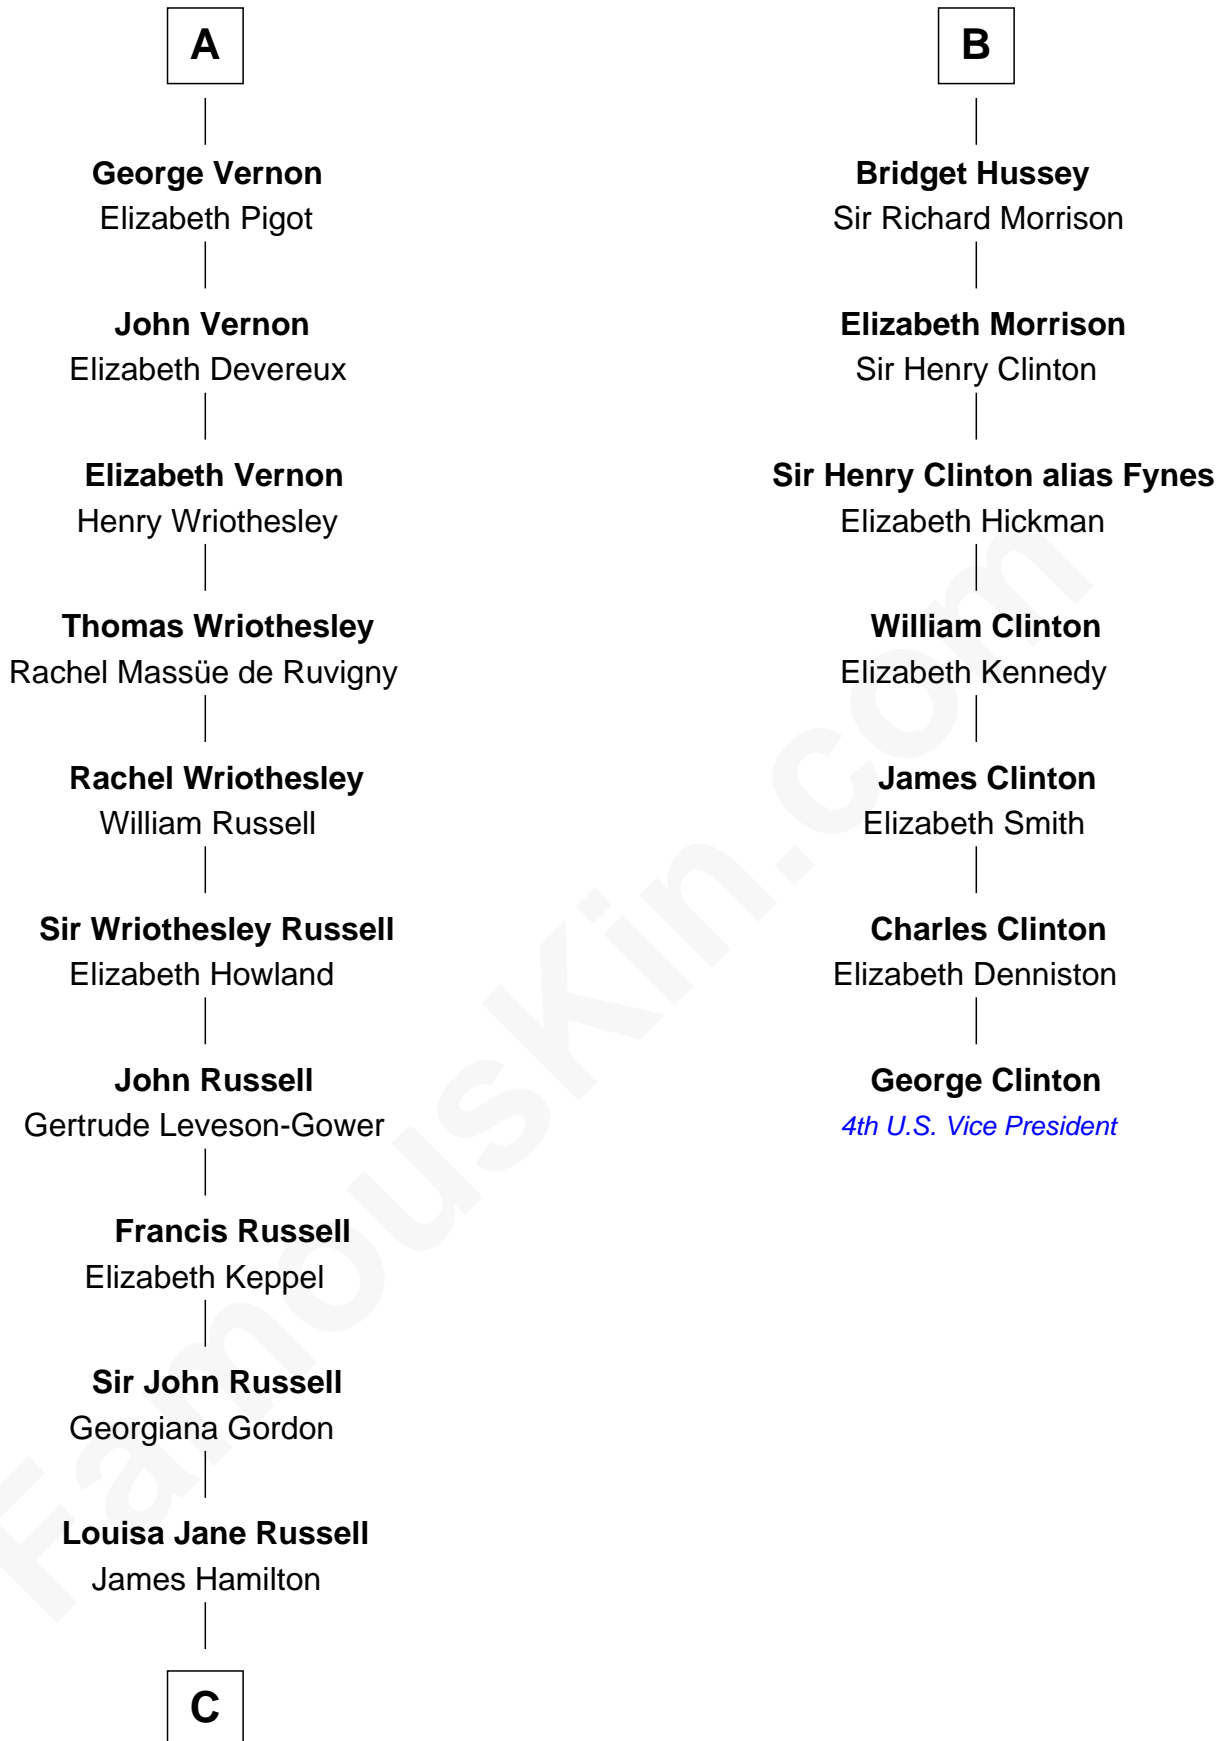

FamousKin.com Relationship Chart of

Sarah Ferguson

Duchess of York

13th cousin 8 times removed of

George Clinton

4th U.S. Vice President

C

Louisa Jane Hamilton

William Henry Walter Montagu-Douglas-Scott

Herbert Andrew Montagu-Douglas-Scott

Marie Josephine Edwards

Marian Louisa Montagu-Douglas-Scott

Andrew Henry Ferguson

Ronald Ivor Ferguson

Susan Mary Wright

Sarah Ferguson

Duchess of York