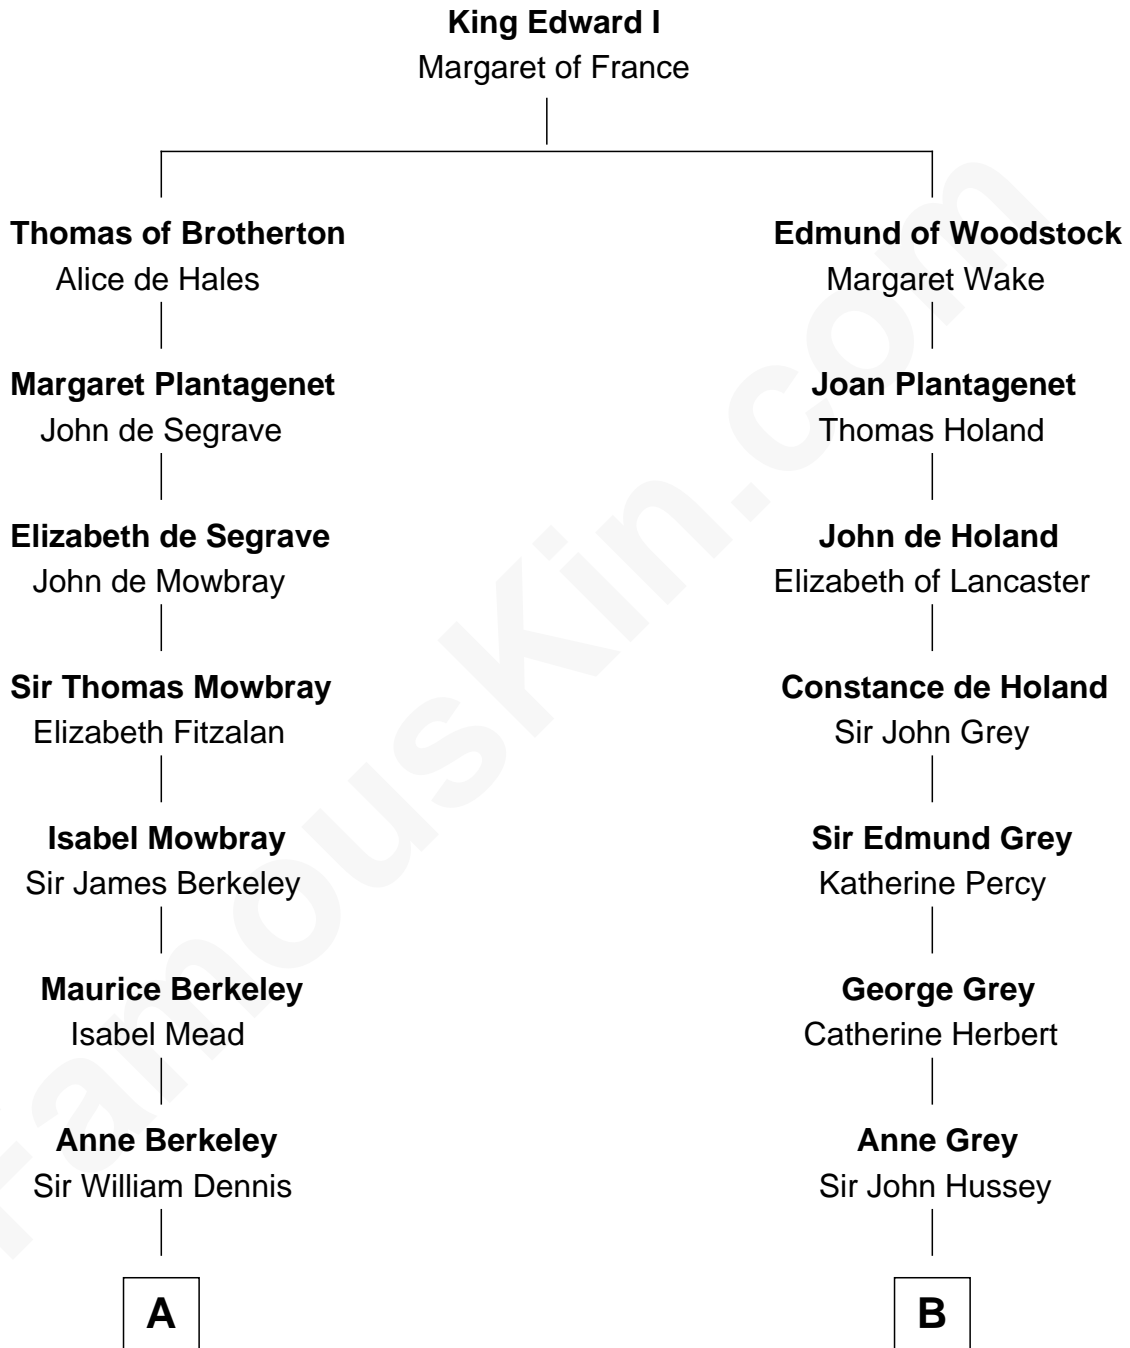

FamousKin.com Relationship Chart of

Sarah Ferguson

Duchess of York

13th cousin 8 times removed of

George Clinton

4th U.S. Vice President

C

—
Susan Henrietta Cavendish

Henry Robert Brand

—
Margaret Brand

Algernon Francis Holford Ferguson

—
Andrew Henry Ferguson

Marian Louisa Montagu-Douglas-Scott

—
Ronald Ivor Ferguson

Susan Mary Wright

—
Sarah Ferguson

Duchess of York