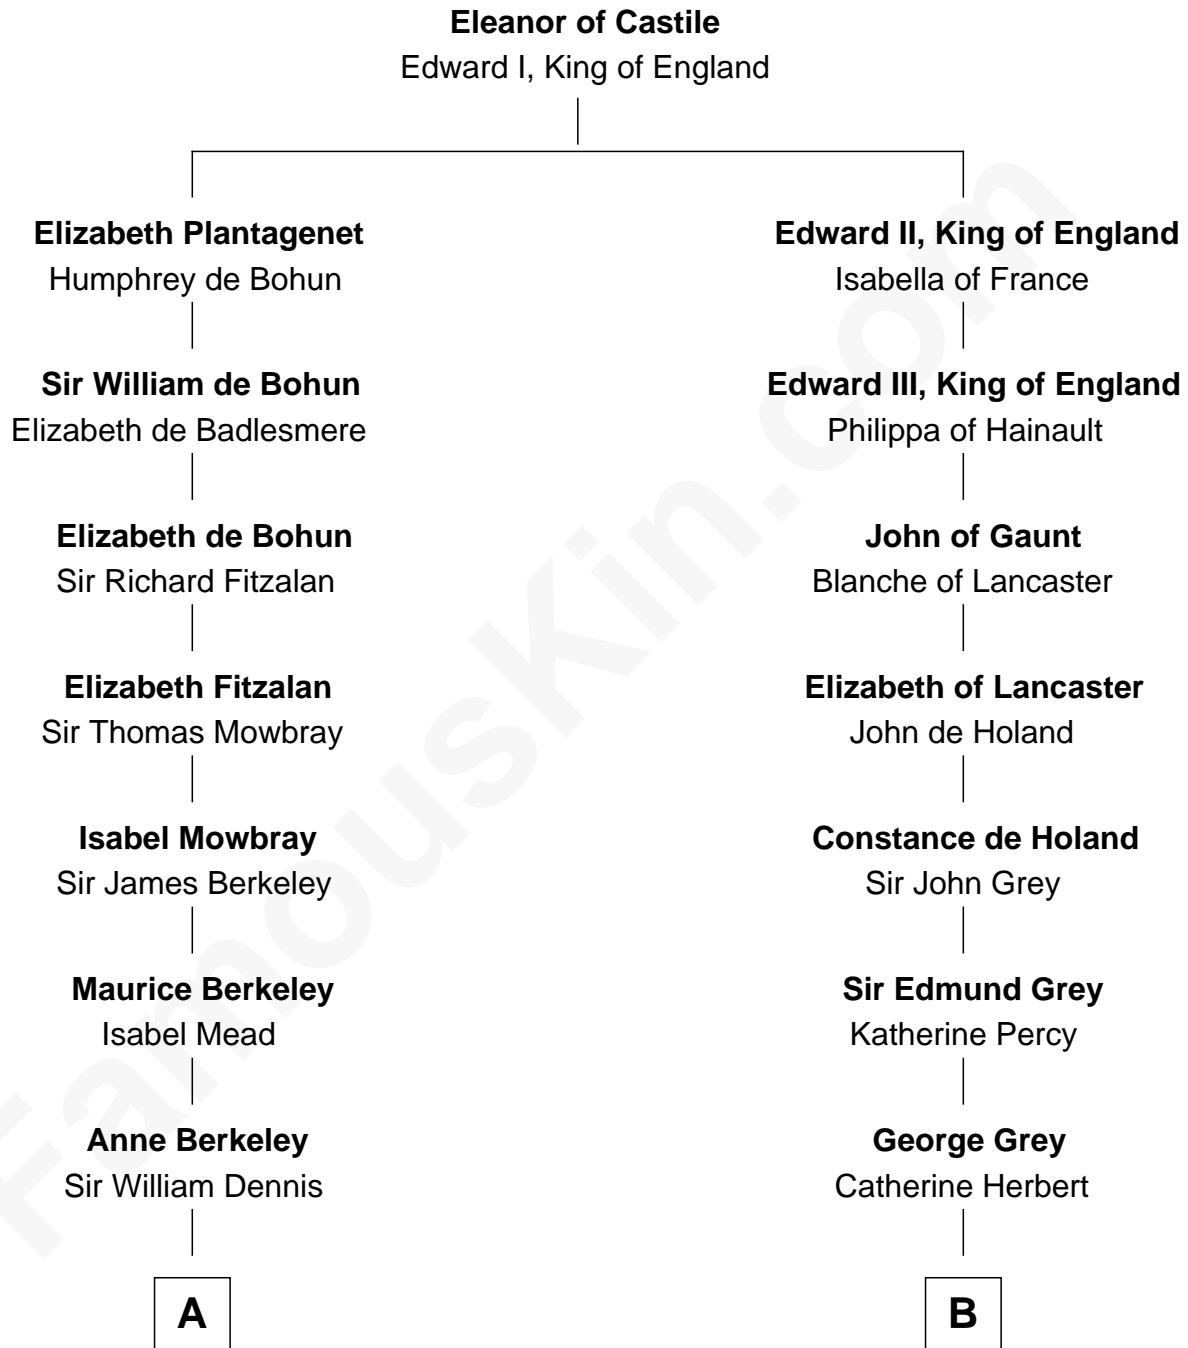

FamousKin.com Relationship Chart of

Sarah Ferguson

Duchess of York

14th cousin 7 times removed of

George Clinton

4th U.S. Vice President

C

—
Susan Henrietta Cavendish

Henry Robert Brand

—
Margaret Brand

Algernon Francis Holford Ferguson

—
Andrew Henry Ferguson

Marian Louisa Montagu-Douglas-Scott

—
Ronald Ivor Ferguson

Susan Mary Wright

—
Sarah Ferguson