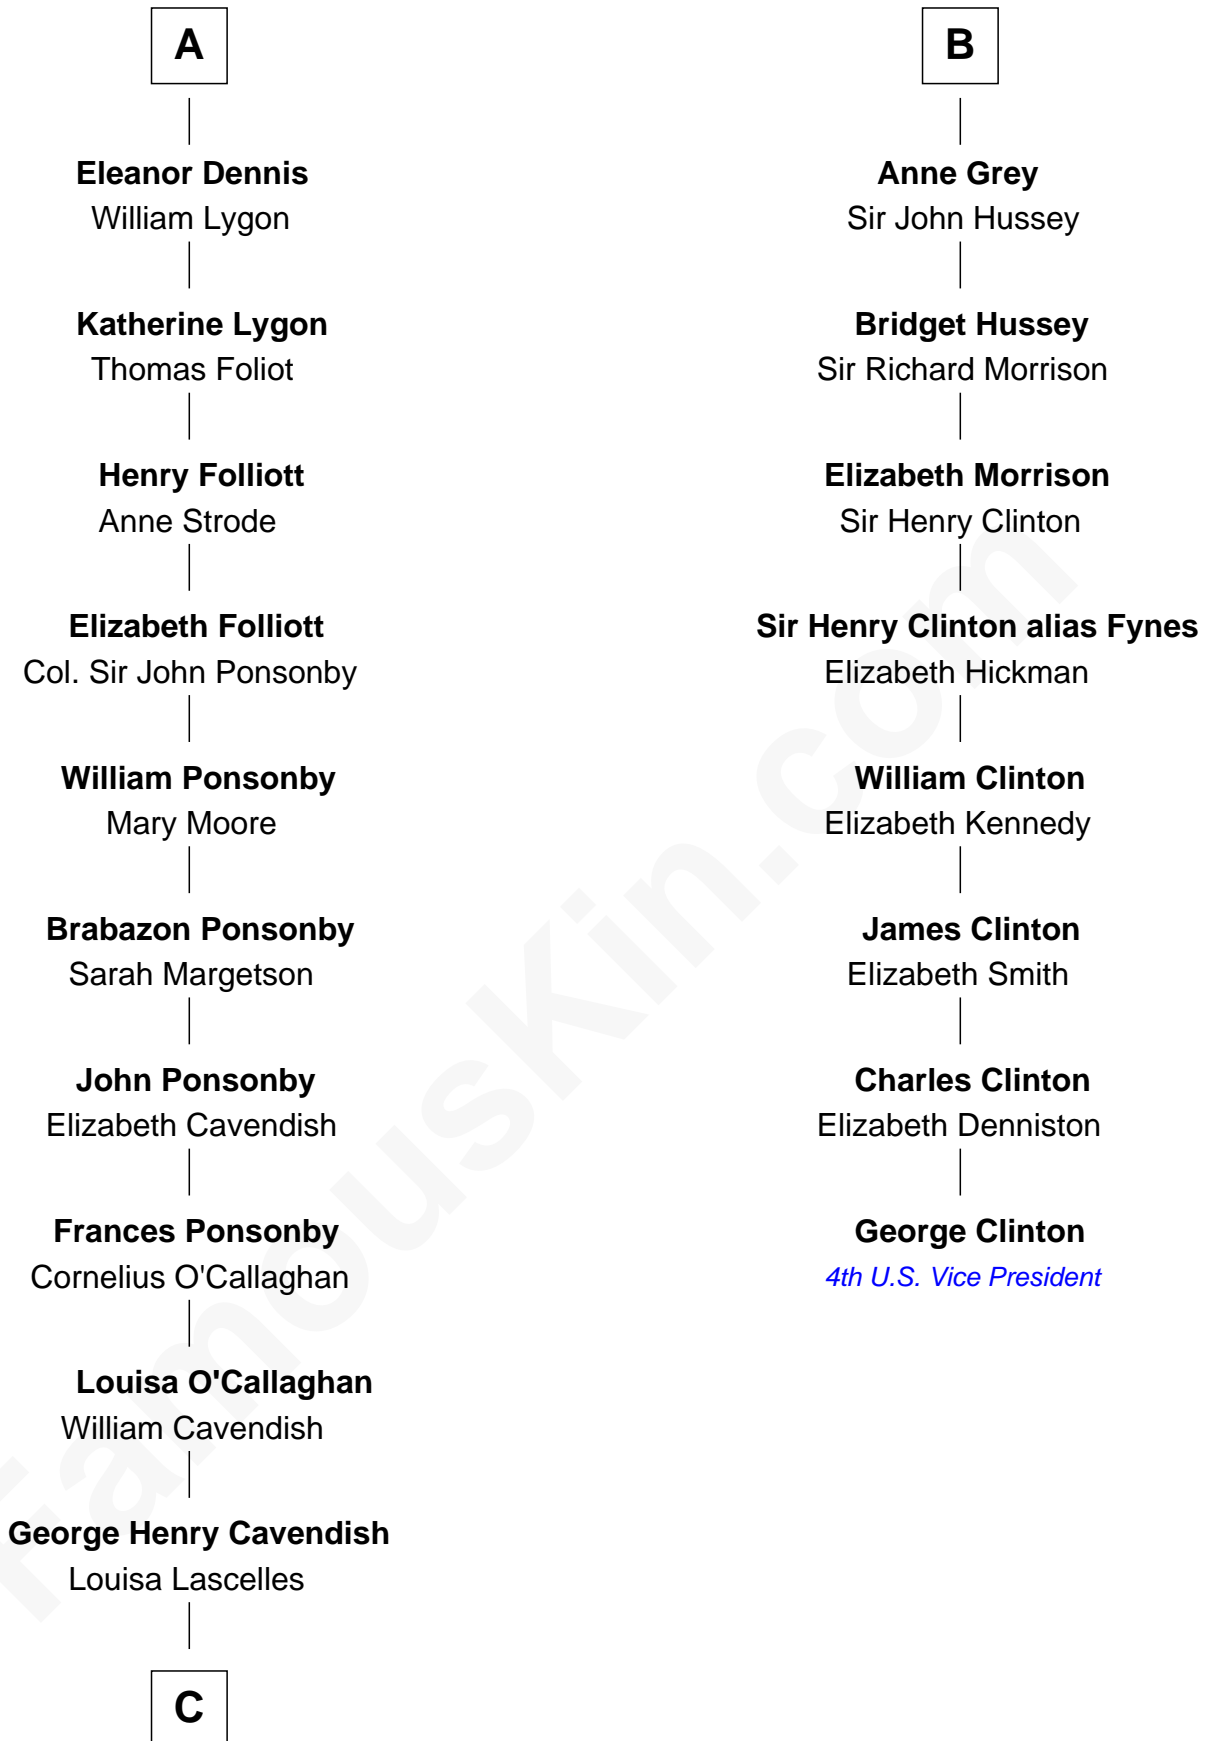

FamousKin.com Relationship Chart of

Sarah Ferguson

Duchess of York

14th cousin 7 times removed of

George Clinton

4th U.S. Vice President

C

—
Susan Henrietta Cavendish

Henry Robert Brand

—
Margaret Brand

Algernon Francis Holford Ferguson

—
Andrew Henry Ferguson

Marian Louisa Montagu-Douglas-Scott

—
Ronald Ivor Ferguson

Susan Mary Wright

—
Sarah Ferguson