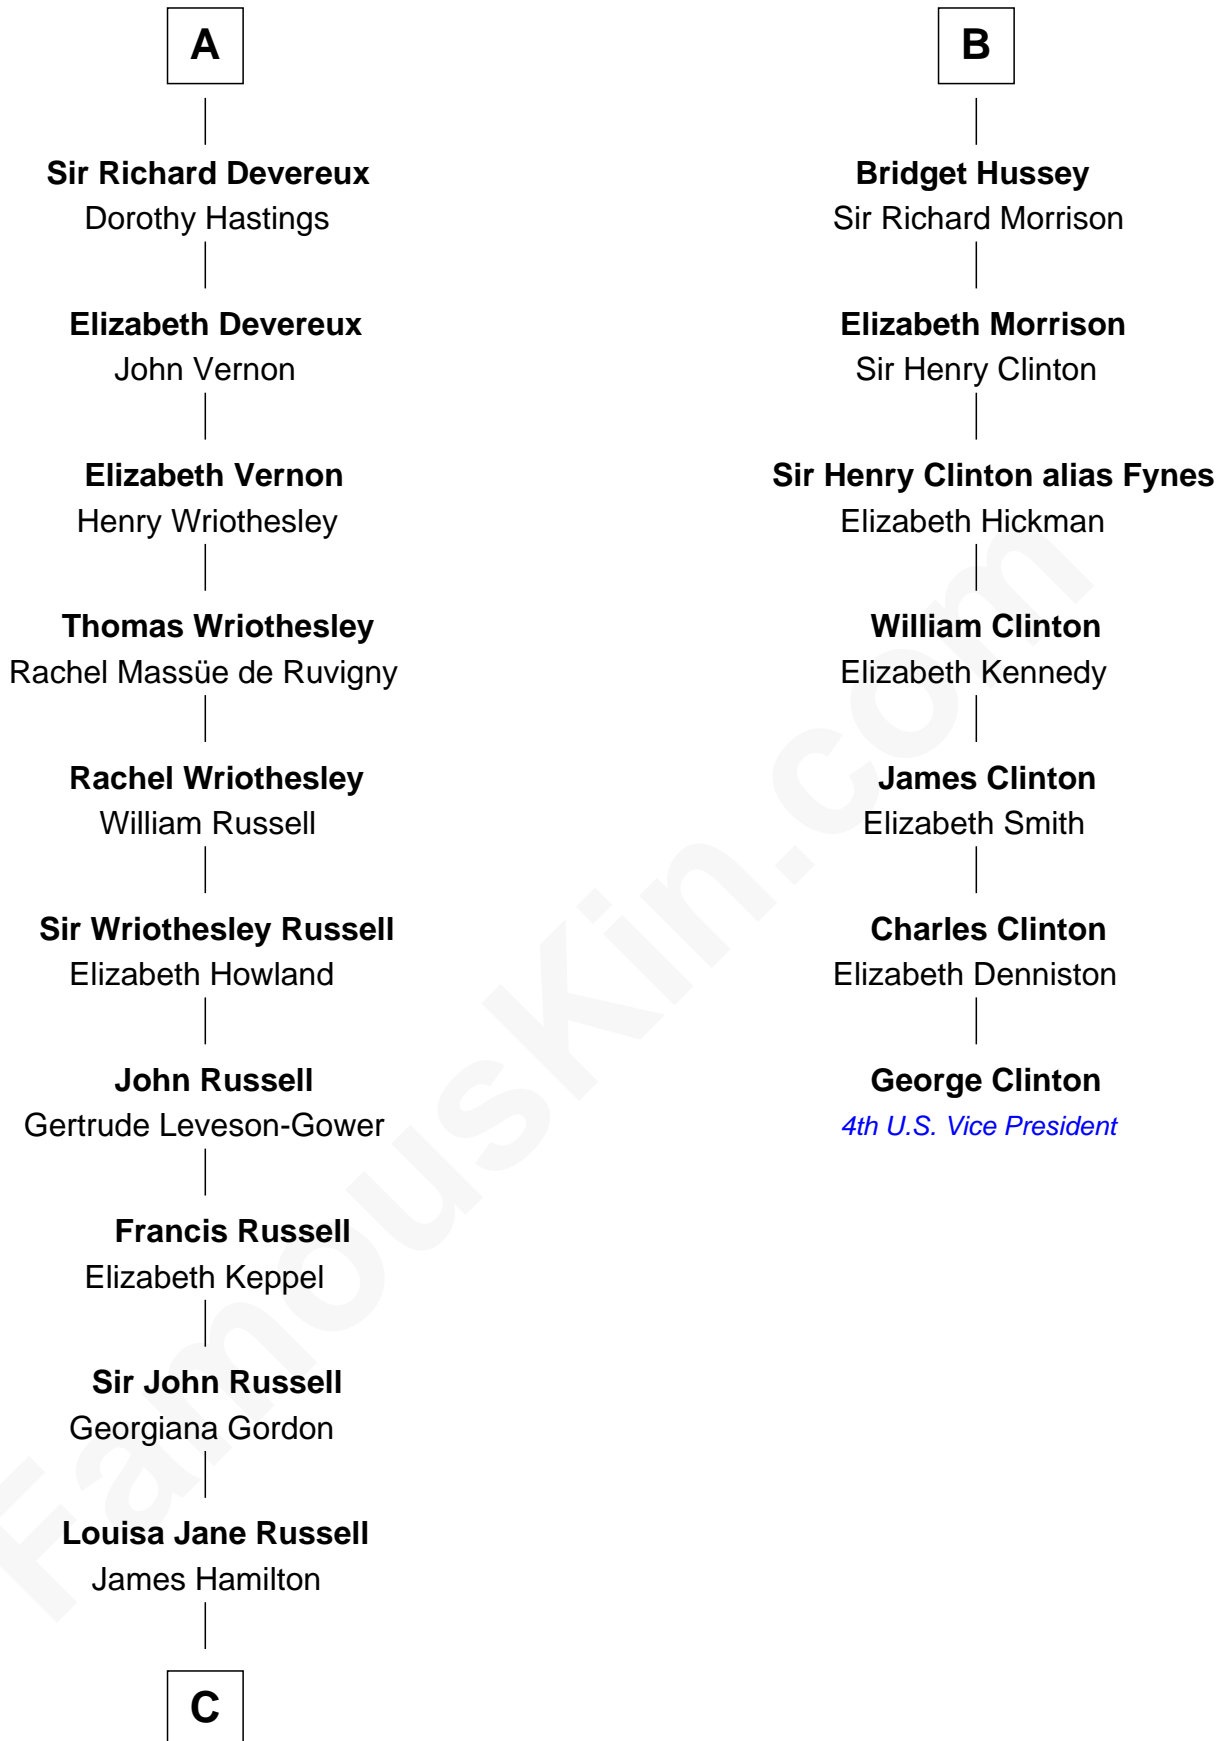

FamousKin.com
Relationship Chart of
Sarah Ferguson
Duchess of York

13th cousin 8 times removed of
George Clinton
4th U.S. Vice President

Sir Ranulph de Neville
 Euphemia de Clavering

Sir Ralph de Neville
 Alice de Audley

Margaret de Neville
 Sir Henry Percy

Sir Henry Percy
 Elizabeth Mortimer

Sir Henry Percy
 Eleanor Neville

Katherine Percy
 Sir Edmund Grey

George Grey
 Catherine Herbert

Anne Grey
 Sir John Hussey

B

C

Louisa Jane Hamilton

William Henry Walter Montagu-Douglas-Scott

Herbert Andrew Montagu-Douglas-Scott

Marie Josephine Edwards

Marian Louisa Montagu-Douglas-Scott

Andrew Henry Ferguson

Ronald Ivor Ferguson

Susan Mary Wright