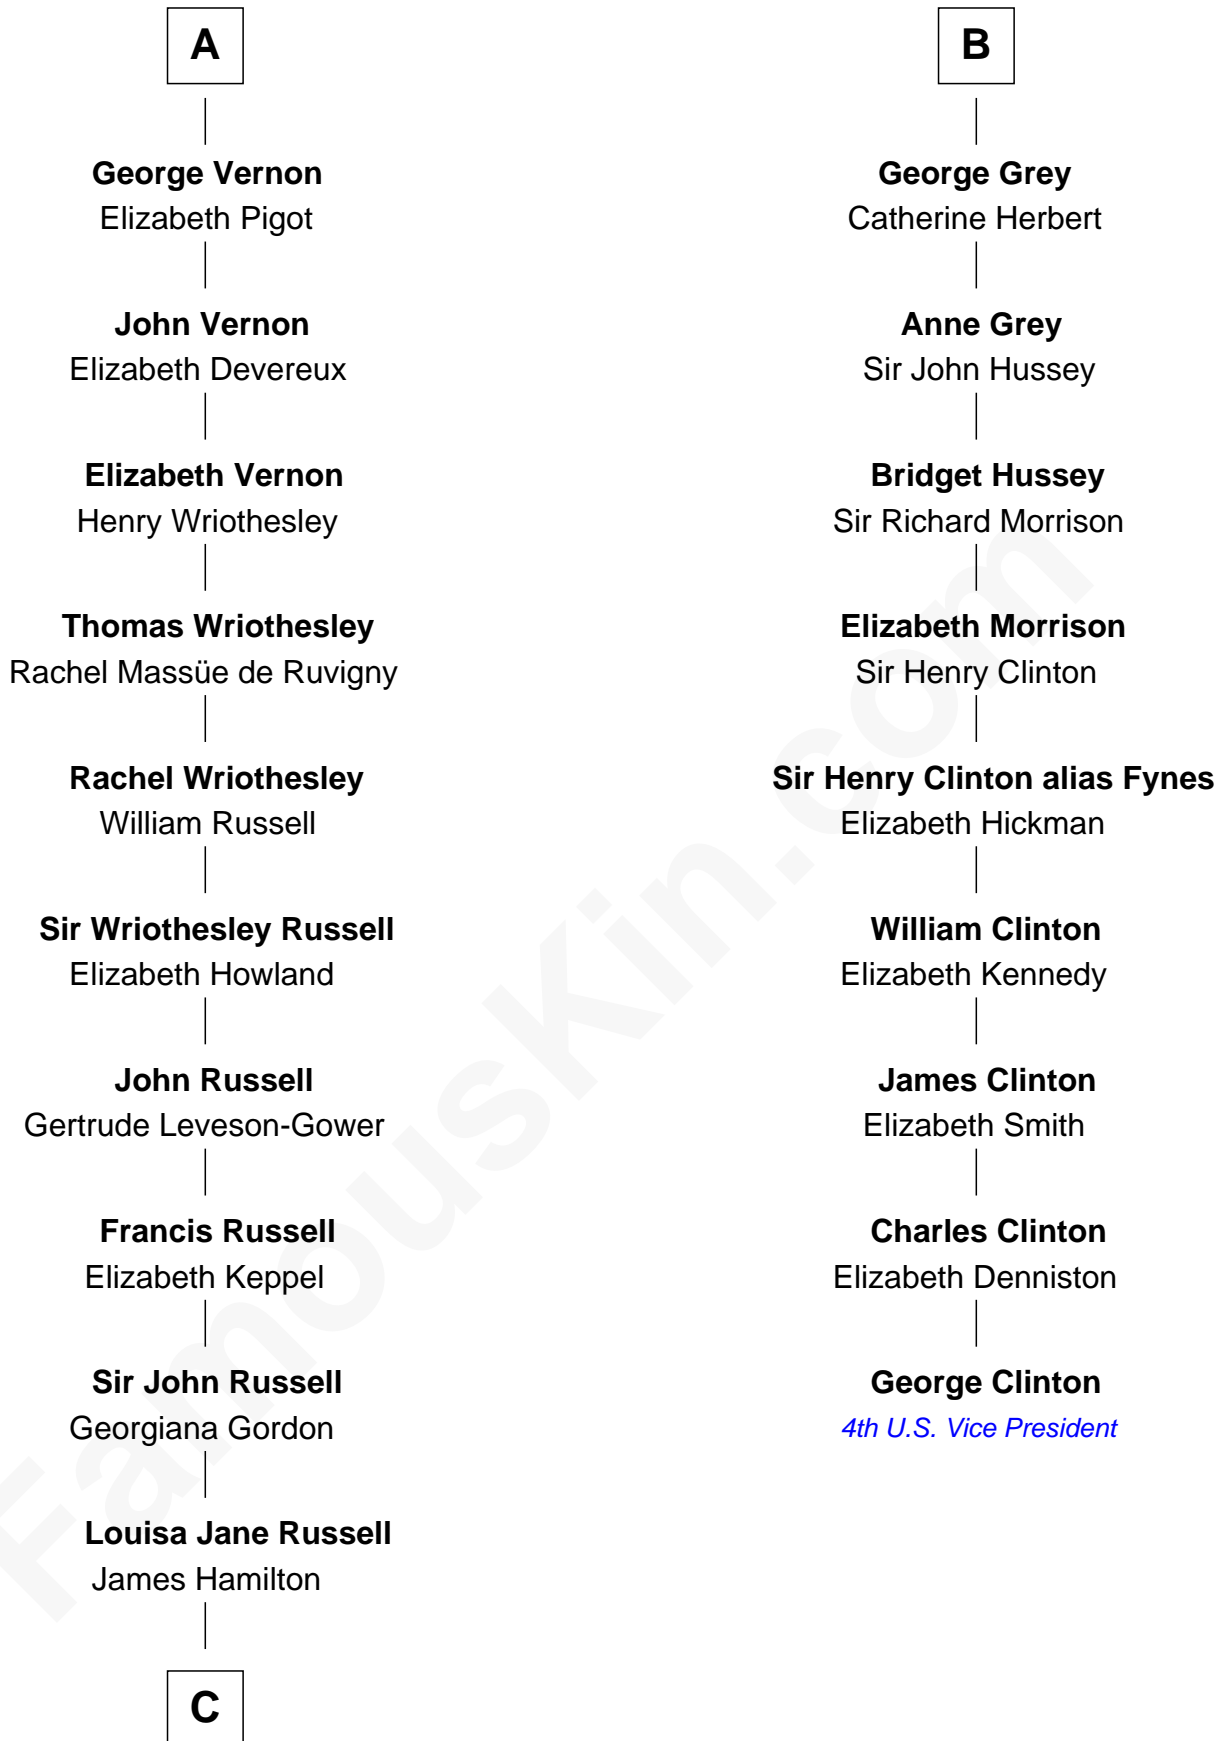

FamousKin.com Relationship Chart of

Sarah Ferguson

Duchess of York

15th cousin 6 times removed of

George Clinton

4th U.S. Vice President

William de Beauchamp

Maud FitzJohn

C

Louisa Jane Hamilton

William Henry Walter Montagu-Douglas-Scott

Herbert Andrew Montagu-Douglas-Scott

Marie Josephine Edwards

Marian Louisa Montagu-Douglas-Scott

Andrew Henry Ferguson

Ronald Ivor Ferguson

Susan Mary Wright

Sarah Ferguson

Duchess of York