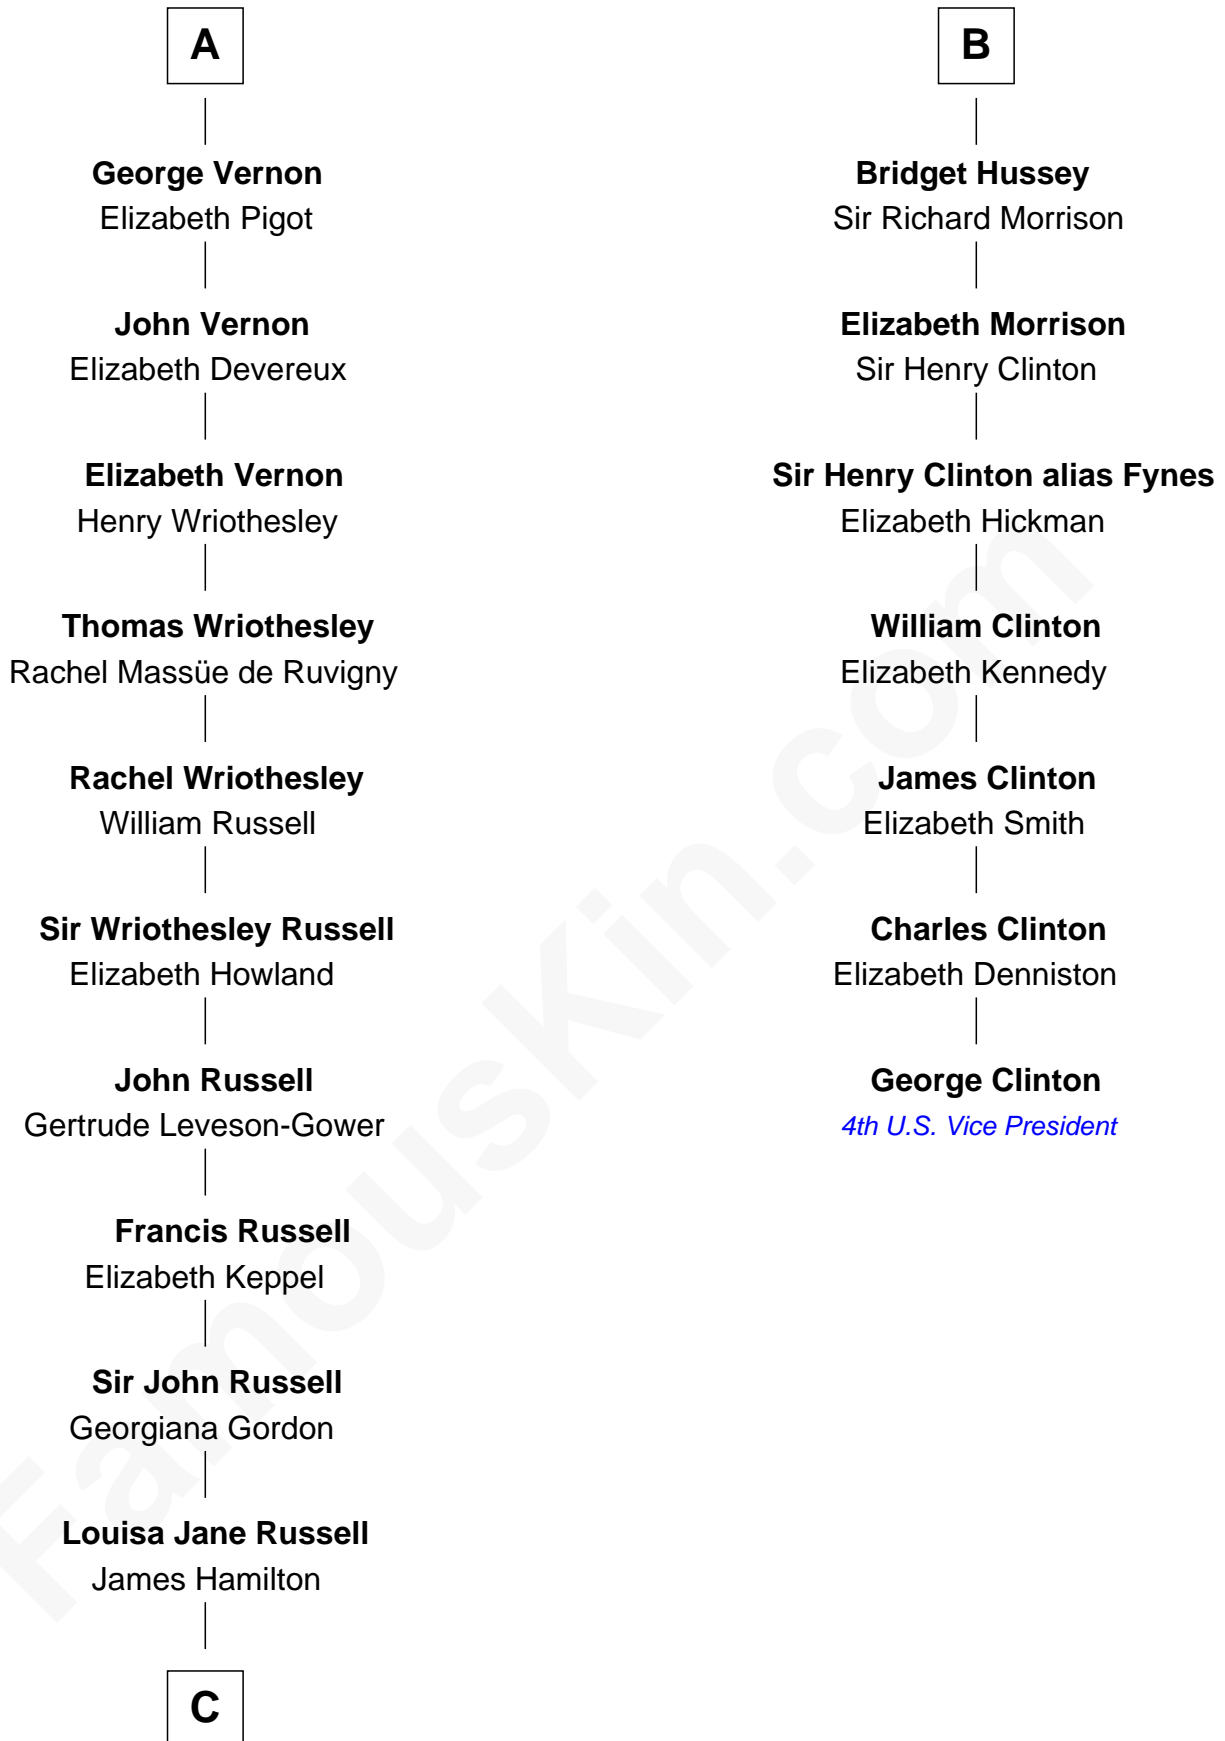

FamousKin.com Relationship Chart of

Sarah Ferguson

Duchess of York

13th cousin 8 times removed of

George Clinton

4th U.S. Vice President

William de Ros
Maude de Vaux

Sir William de Ros
Margery de Badlesmere

Thomas de Ros
Beatrice de Stafford

Margaret de Ros
Sir Reynold Grey

Sir John Grey
Constance de Holand

Sir Edmund Grey
Katherine Percy

George Grey
Catherine Herbert

Anne Grey
Sir John Hussey

B

C

Louisa Jane Hamilton

William Henry Walter Montagu-Douglas-Scott

Herbert Andrew Montagu-Douglas-Scott

Marie Josephine Edwards

Marian Louisa Montagu-Douglas-Scott

Andrew Henry Ferguson

Ronald Ivor Ferguson

Susan Mary Wright