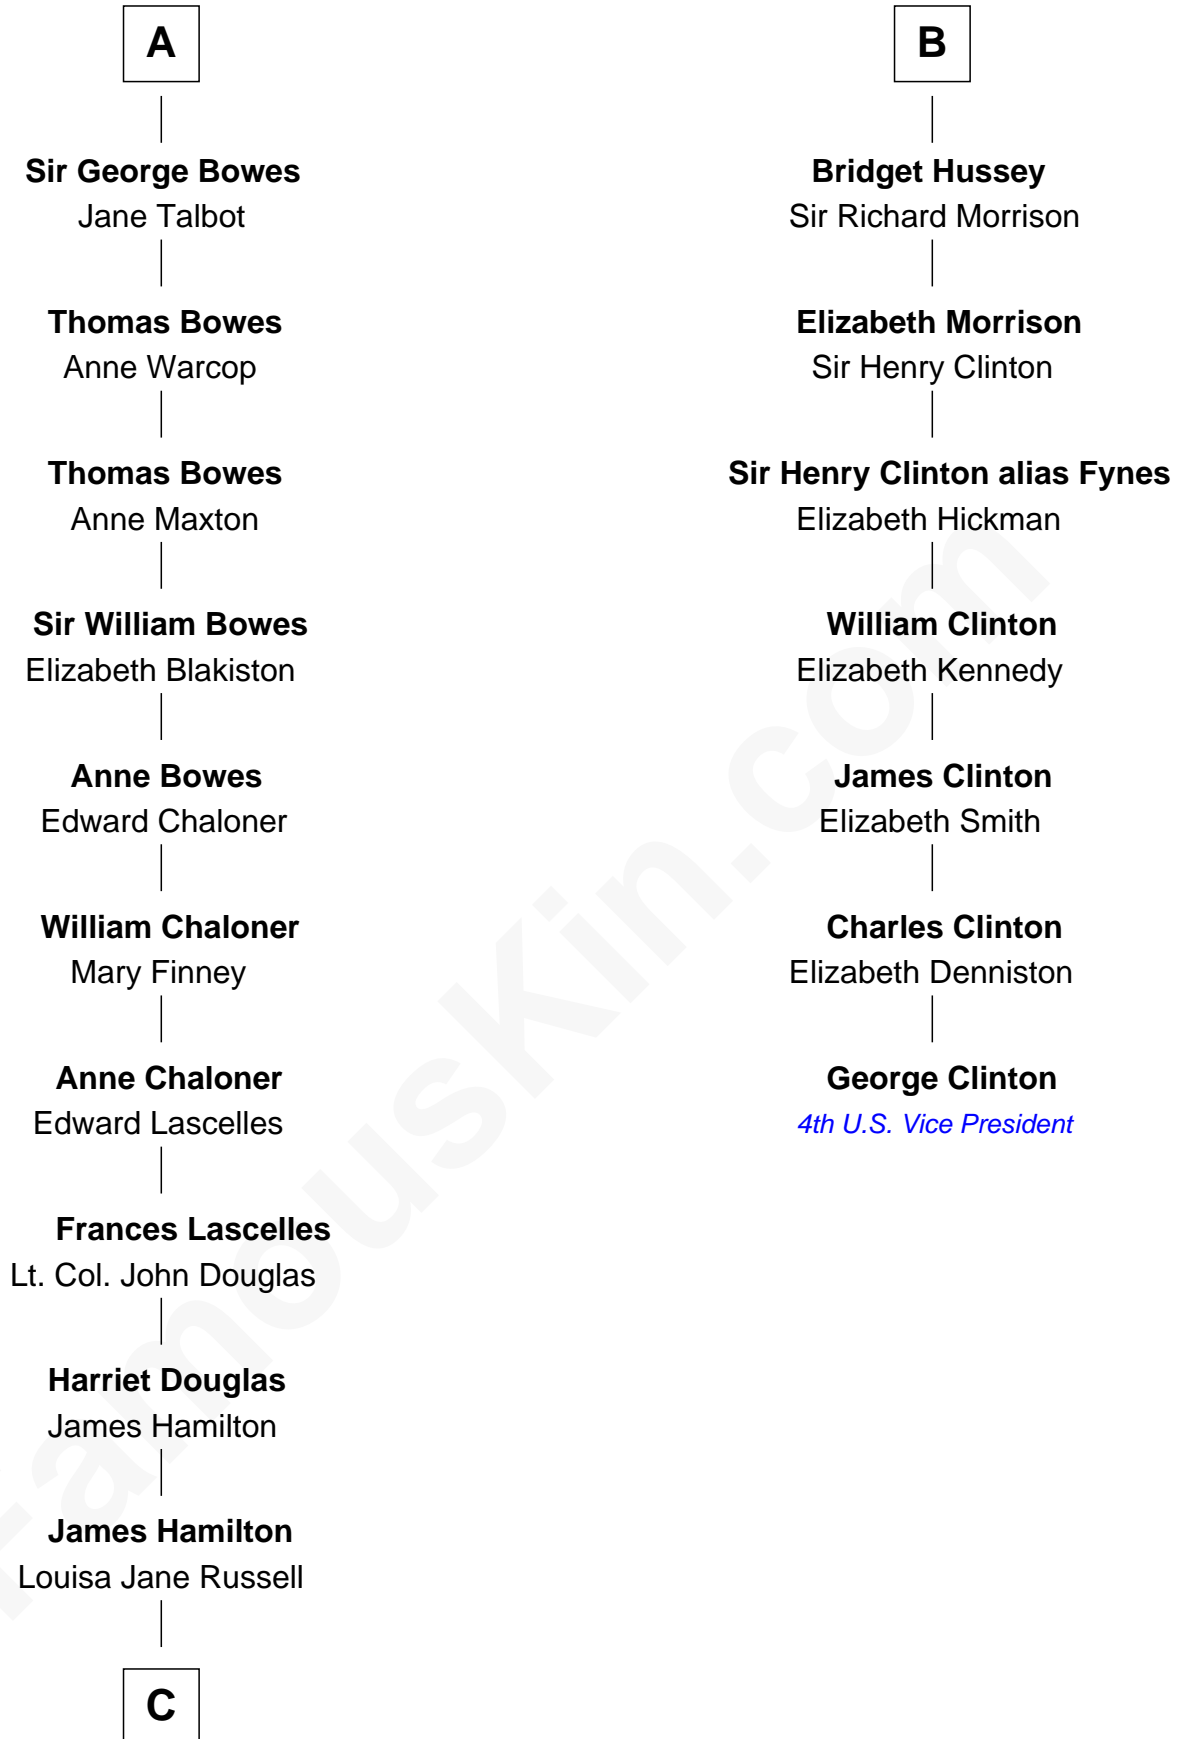

FamousKin.com Relationship Chart of

Sarah Ferguson

Duchess of York

13th cousin 8 times removed of

George Clinton

4th U.S. Vice President

Sir Hugh I de Audley

Iseult de Mortimer

C

—
Louisa Jane Hamilton

William Henry Walter Montagu-Douglas-Scott

—
Herbert Andrew Montagu-Douglas-Scott

Marie Josephine Edwards

—
Marian Louisa Montagu-Douglas-Scott

Andrew Henry Ferguson

—
Ronald Ivor Ferguson

Susan Mary Wright

—
Sarah Ferguson

Duchess of York