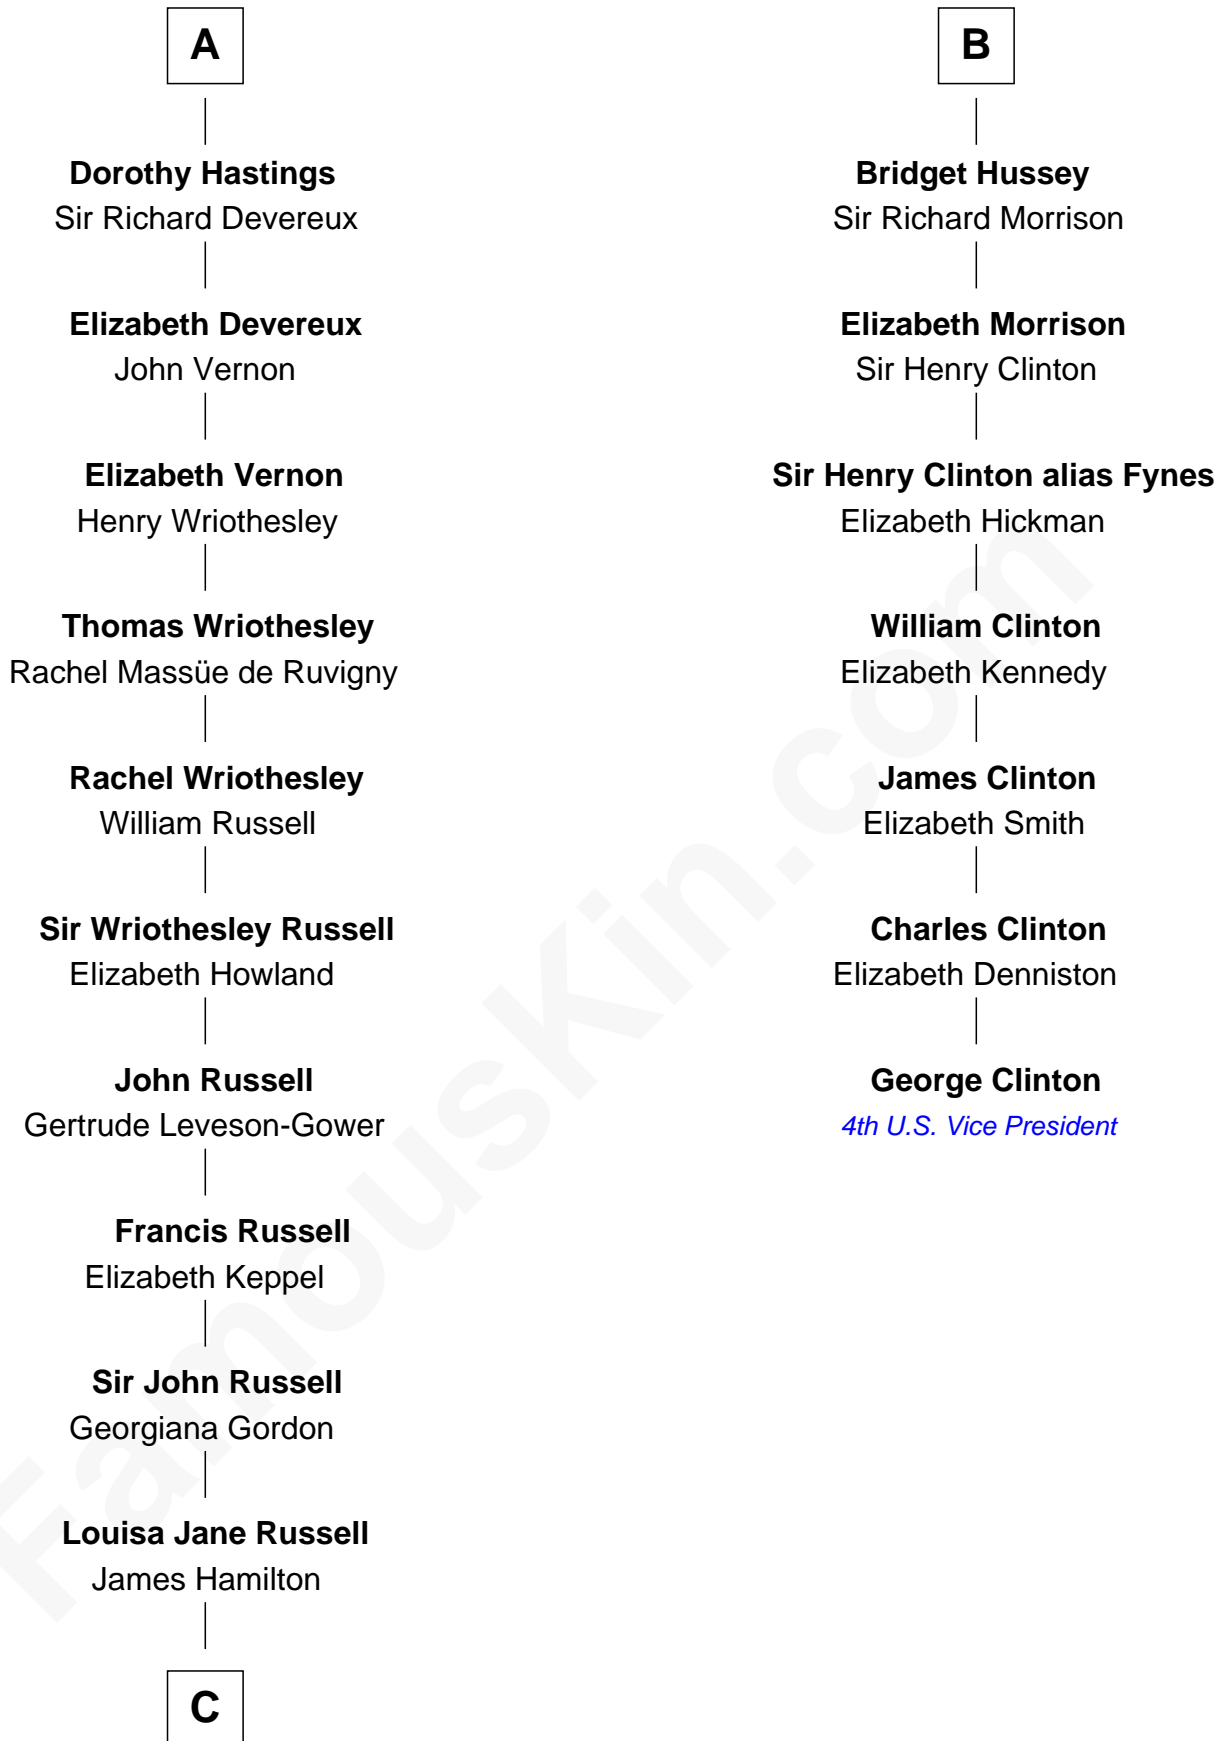

FamousKin.com Relationship Chart of

Sarah Ferguson

Duchess of York

13th cousin 8 times removed of

George Clinton

4th U.S. Vice President

William de Montagu
Katherine de Grandison

C

Louisa Jane Hamilton

William Henry Walter Montagu-Douglas-Scott

Herbert Andrew Montagu-Douglas-Scott

Marie Josephine Edwards

Marian Louisa Montagu-Douglas-Scott

Andrew Henry Ferguson

Ronald Ivor Ferguson

Susan Mary Wright