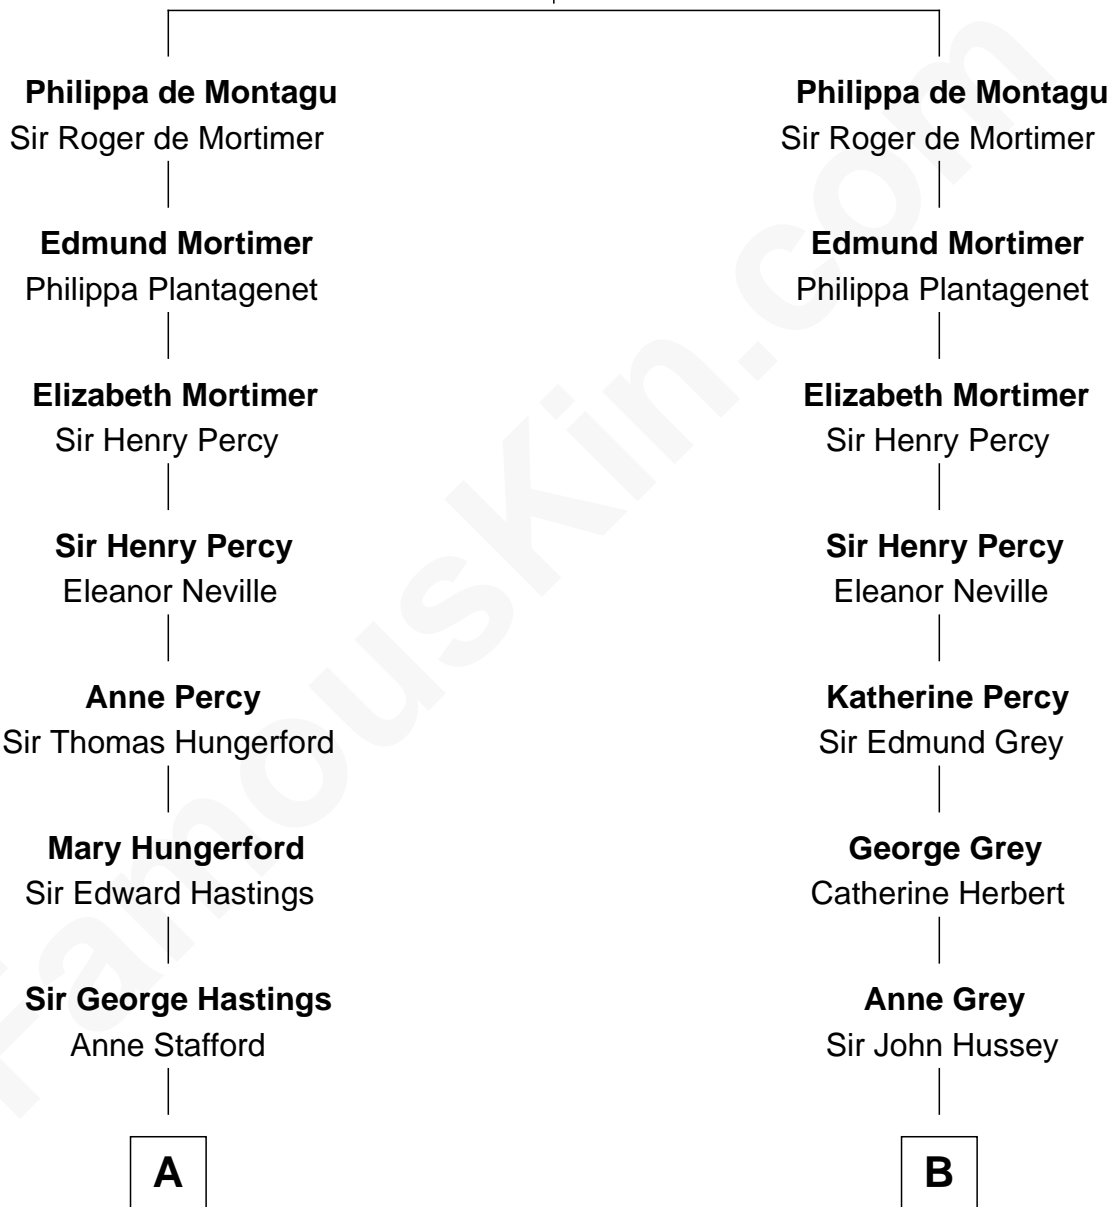

FamousKin.com Relationship Chart of

Sarah Ferguson

Duchess of York

13th cousin 8 times removed of

George Clinton

4th U.S. Vice President

William de Montagu
Katherine de Grandison

C

Louisa Jane Hamilton

William Henry Walter Montagu-Douglas-Scott

Herbert Andrew Montagu-Douglas-Scott

Marie Josephine Edwards

Marian Louisa Montagu-Douglas-Scott

Andrew Henry Ferguson

Ronald Ivor Ferguson

Susan Mary Wright

Sarah Ferguson

Duchess of York