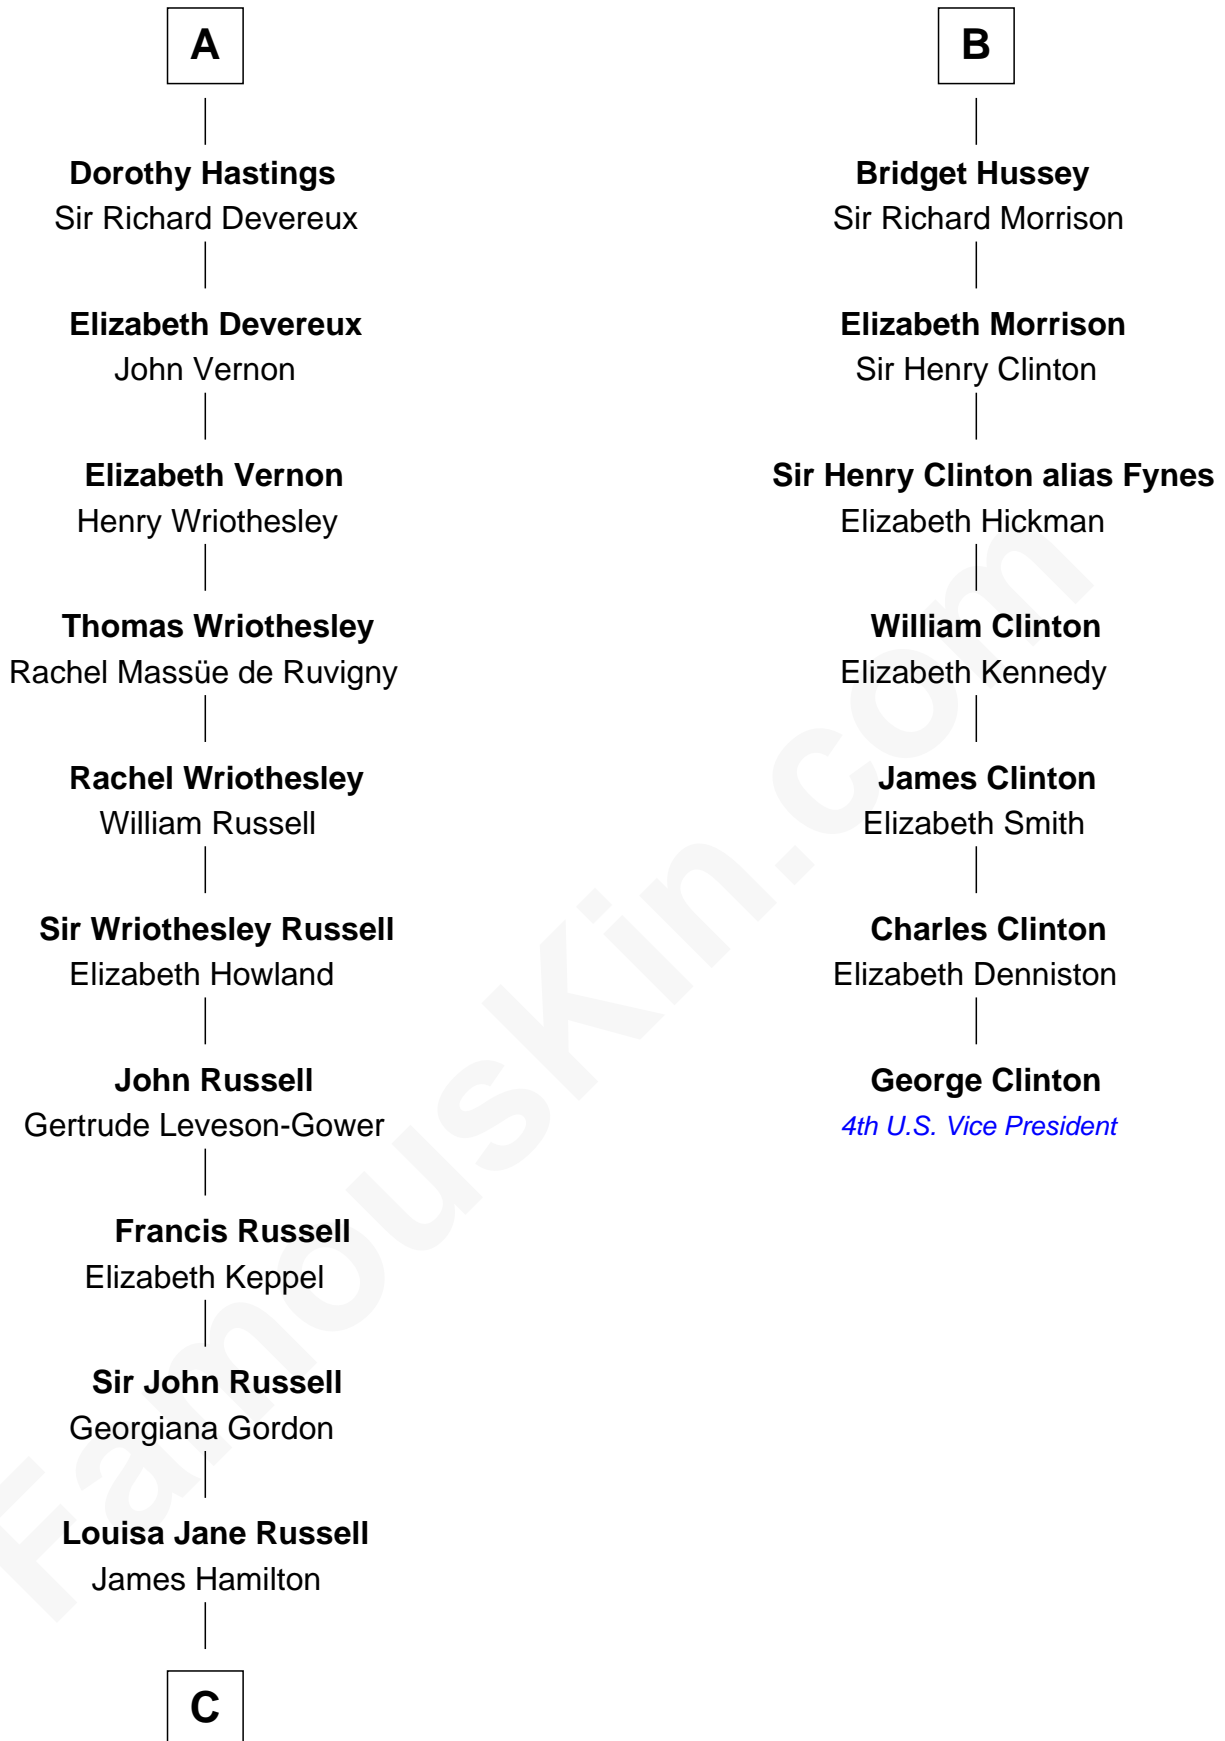

FamousKin.com Relationship Chart of

Sarah Ferguson

Duchess of York

13th cousin 8 times removed of

George Clinton

4th U.S. Vice President

Sir Edmund Mortimer
Elizabeth de Badlesmere

Sir Roger de Mortimer
Philippa de Montagu

Edmund Mortimer
Philippa Plantagenet

Elizabeth Mortimer
Sir Henry Percy

Sir Henry Percy
Eleanor Neville

Anne Percy
Sir Thomas Hungerford

Mary Hungerford
Sir Edward Hastings

Sir George Hastings
Anne Stafford

A

Sir Roger de Mortimer
Philippa de Montagu

Edmund Mortimer
Philippa Plantagenet

Elizabeth Mortimer
Sir Henry Percy

Sir Henry Percy
Eleanor Neville

Katherine Percy
Sir Edmund Grey

George Grey
Catherine Herbert

Anne Grey
Sir John Hussey

B

C

Louisa Jane Hamilton

William Henry Walter Montagu-Douglas-Scott

Herbert Andrew Montagu-Douglas-Scott

Marie Josephine Edwards

Marian Louisa Montagu-Douglas-Scott