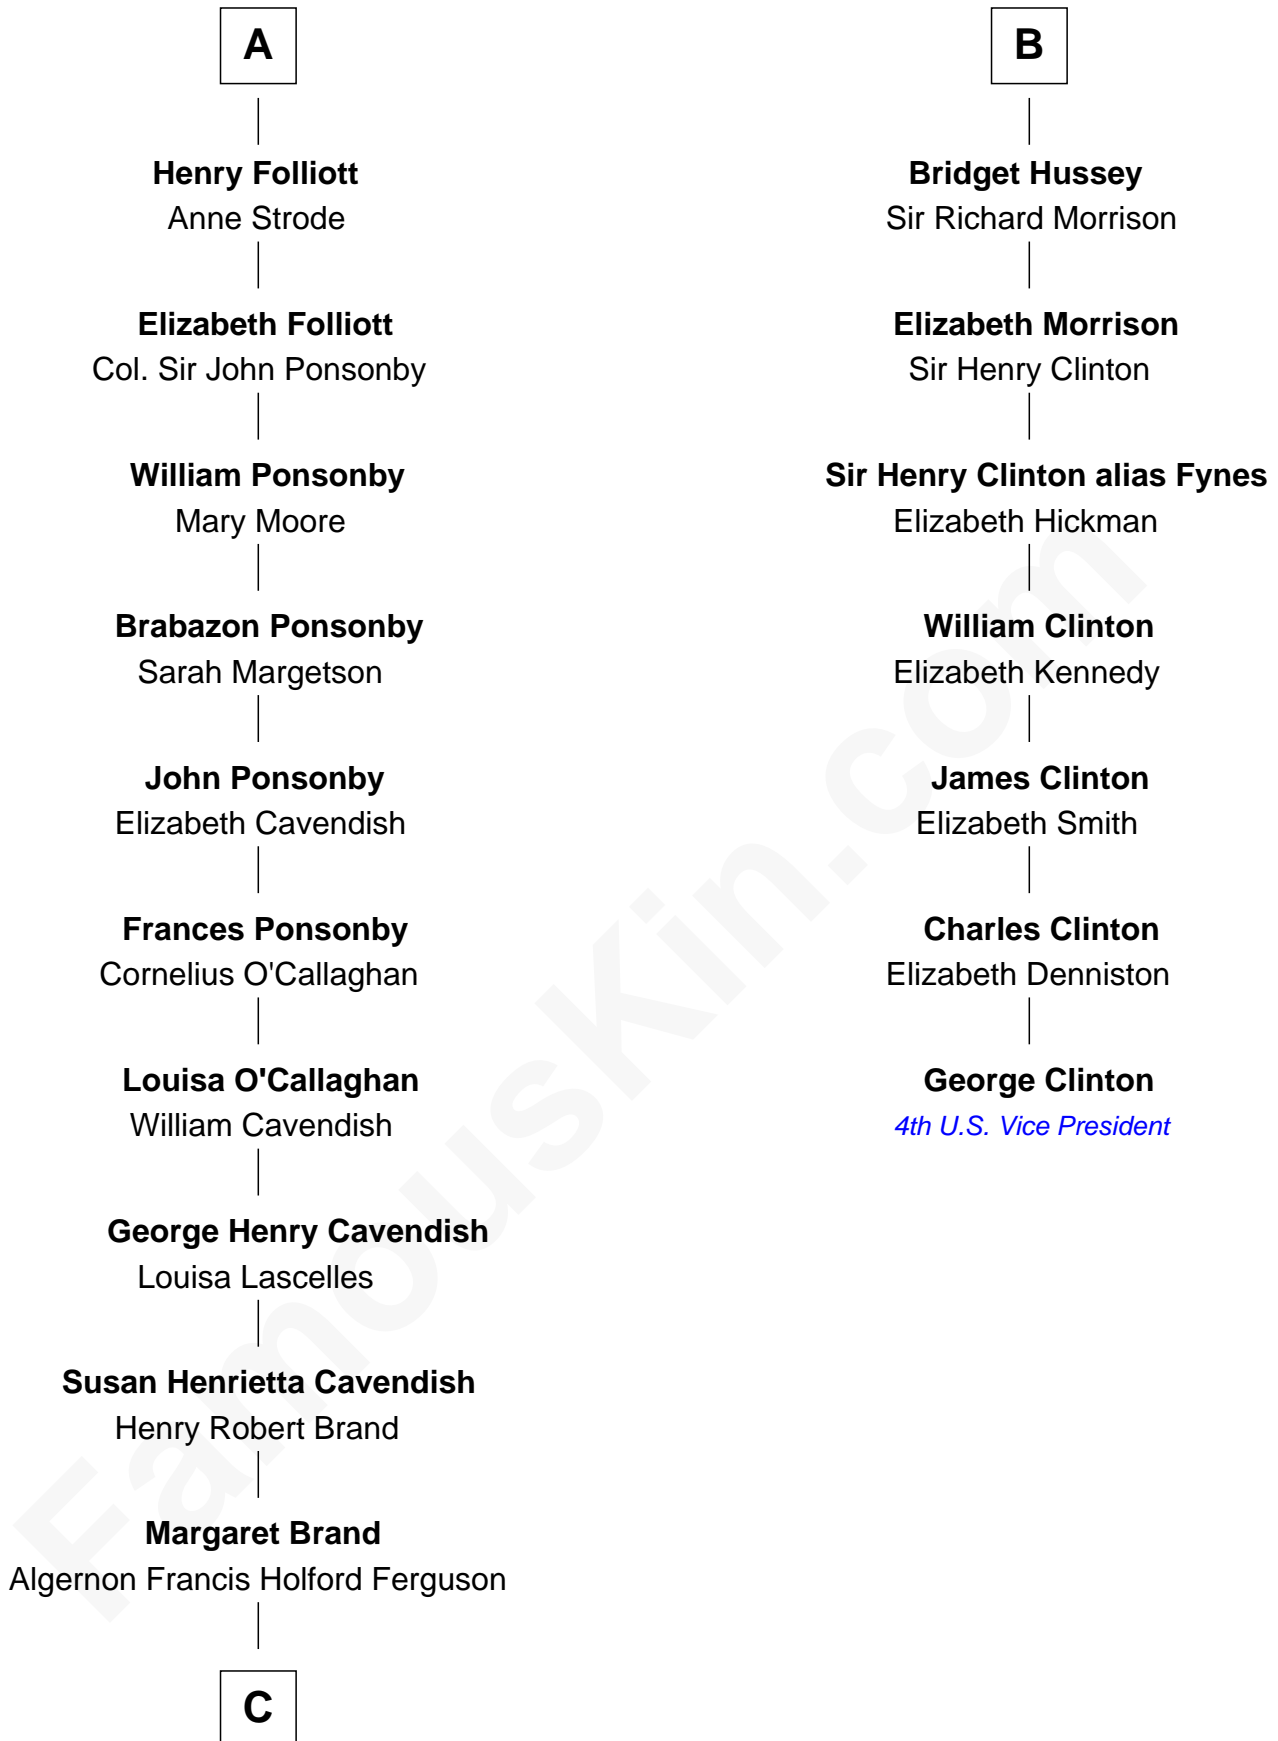

**FamousKin.com**  
**Relationship Chart of**  
**Sarah Ferguson**  
*Duchess of York*

**13th cousin 6 times removed of**  
**George Clinton**  
*4th U.S. Vice President*

**Andrew Henry Ferguson**

Marian Louisa Montagu-Douglas-Scott

**Ronald Ivor Ferguson**

Susan Mary Wright

**Sarah Ferguson**

*Duchess of York*

FamousKin.com