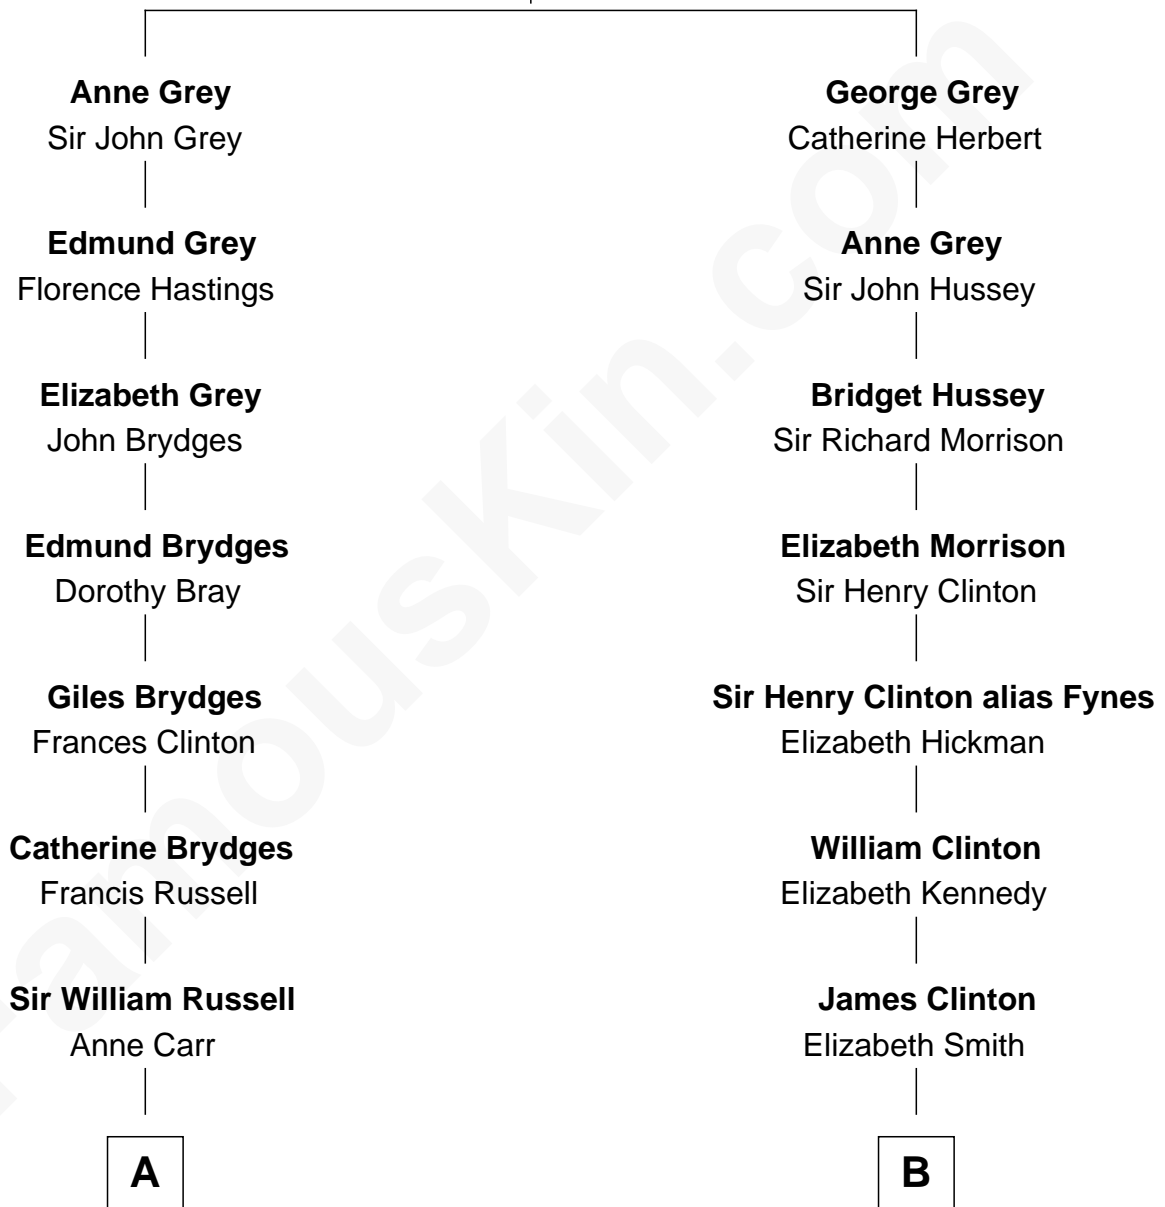

FamousKin.com Relationship Chart of

Sarah Ferguson

Duchess of York

8th cousin 9 times removed of

George Clinton

4th U.S. Vice President

Sir Edmund Grey

Katherine Percy

A

William Russell
Rachel Wriothesley

Sir Wriothesley Russell
Elizabeth Howland

John Russell
Gertrude Leveson-Gower

Francis Russell
Elizabeth Keppel

Sir John Russell
Georgiana Gordon

Louisa Jane Russell
James Hamilton