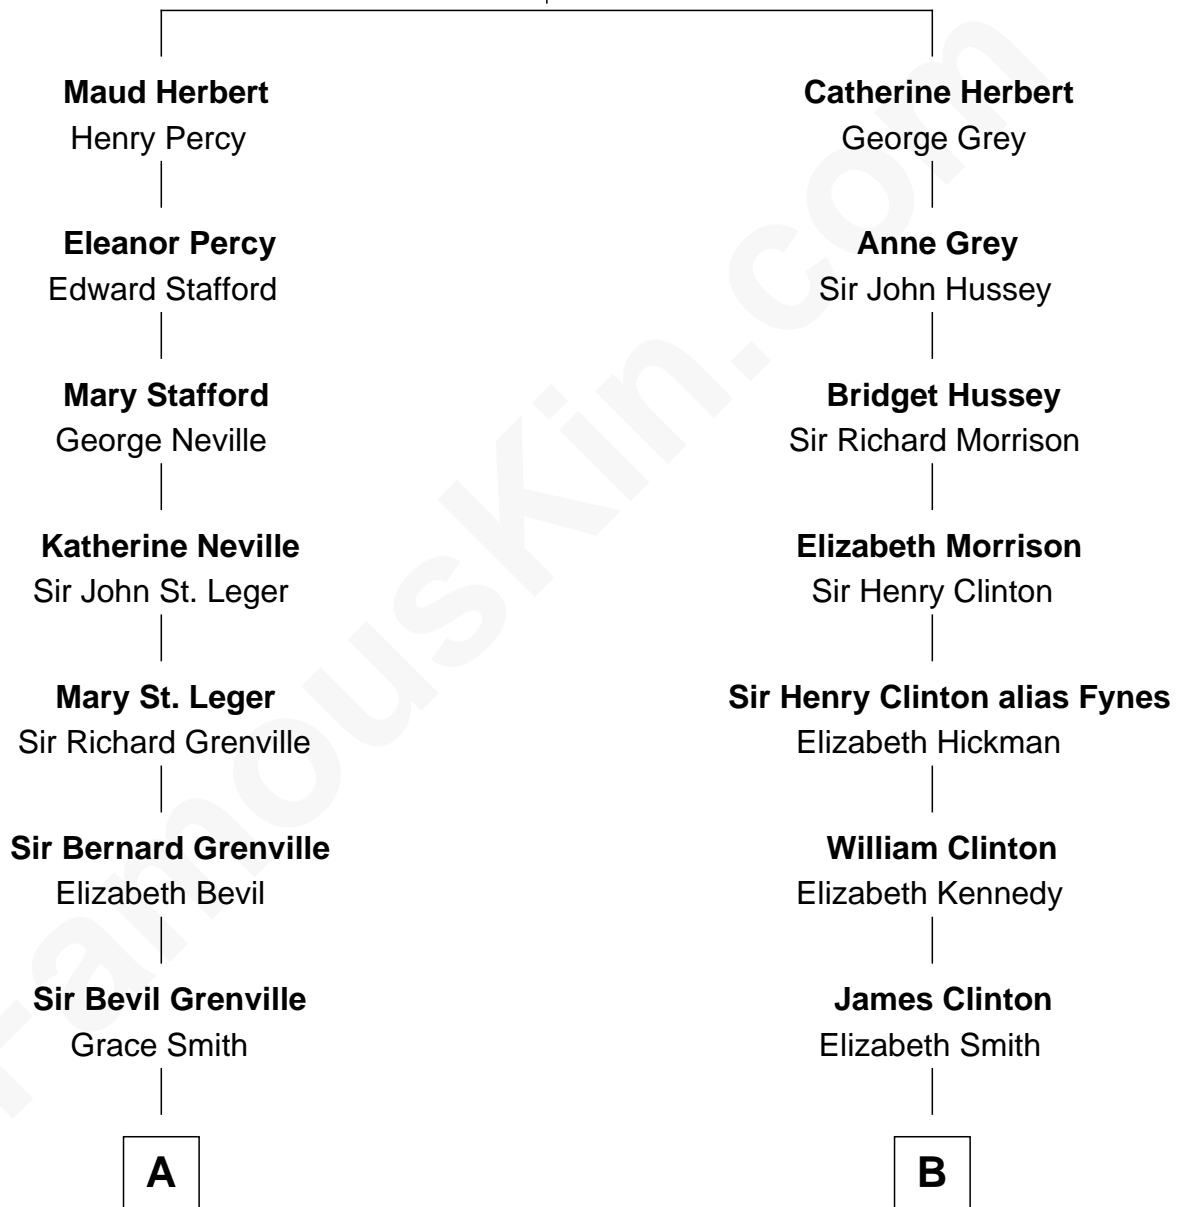

FamousKin.com Relationship Chart of

Sarah Ferguson

Duchess of York

9th cousin 10 times removed of

DeWitt Clinton

6th Governor of New York

William Herbert

Anne Devereux

A

John Granville

Jane Wyche

Jane Granville

Sir William Leveson-Gower

John Leveson-Gower

Catherine Manners

John Leveson-Gower