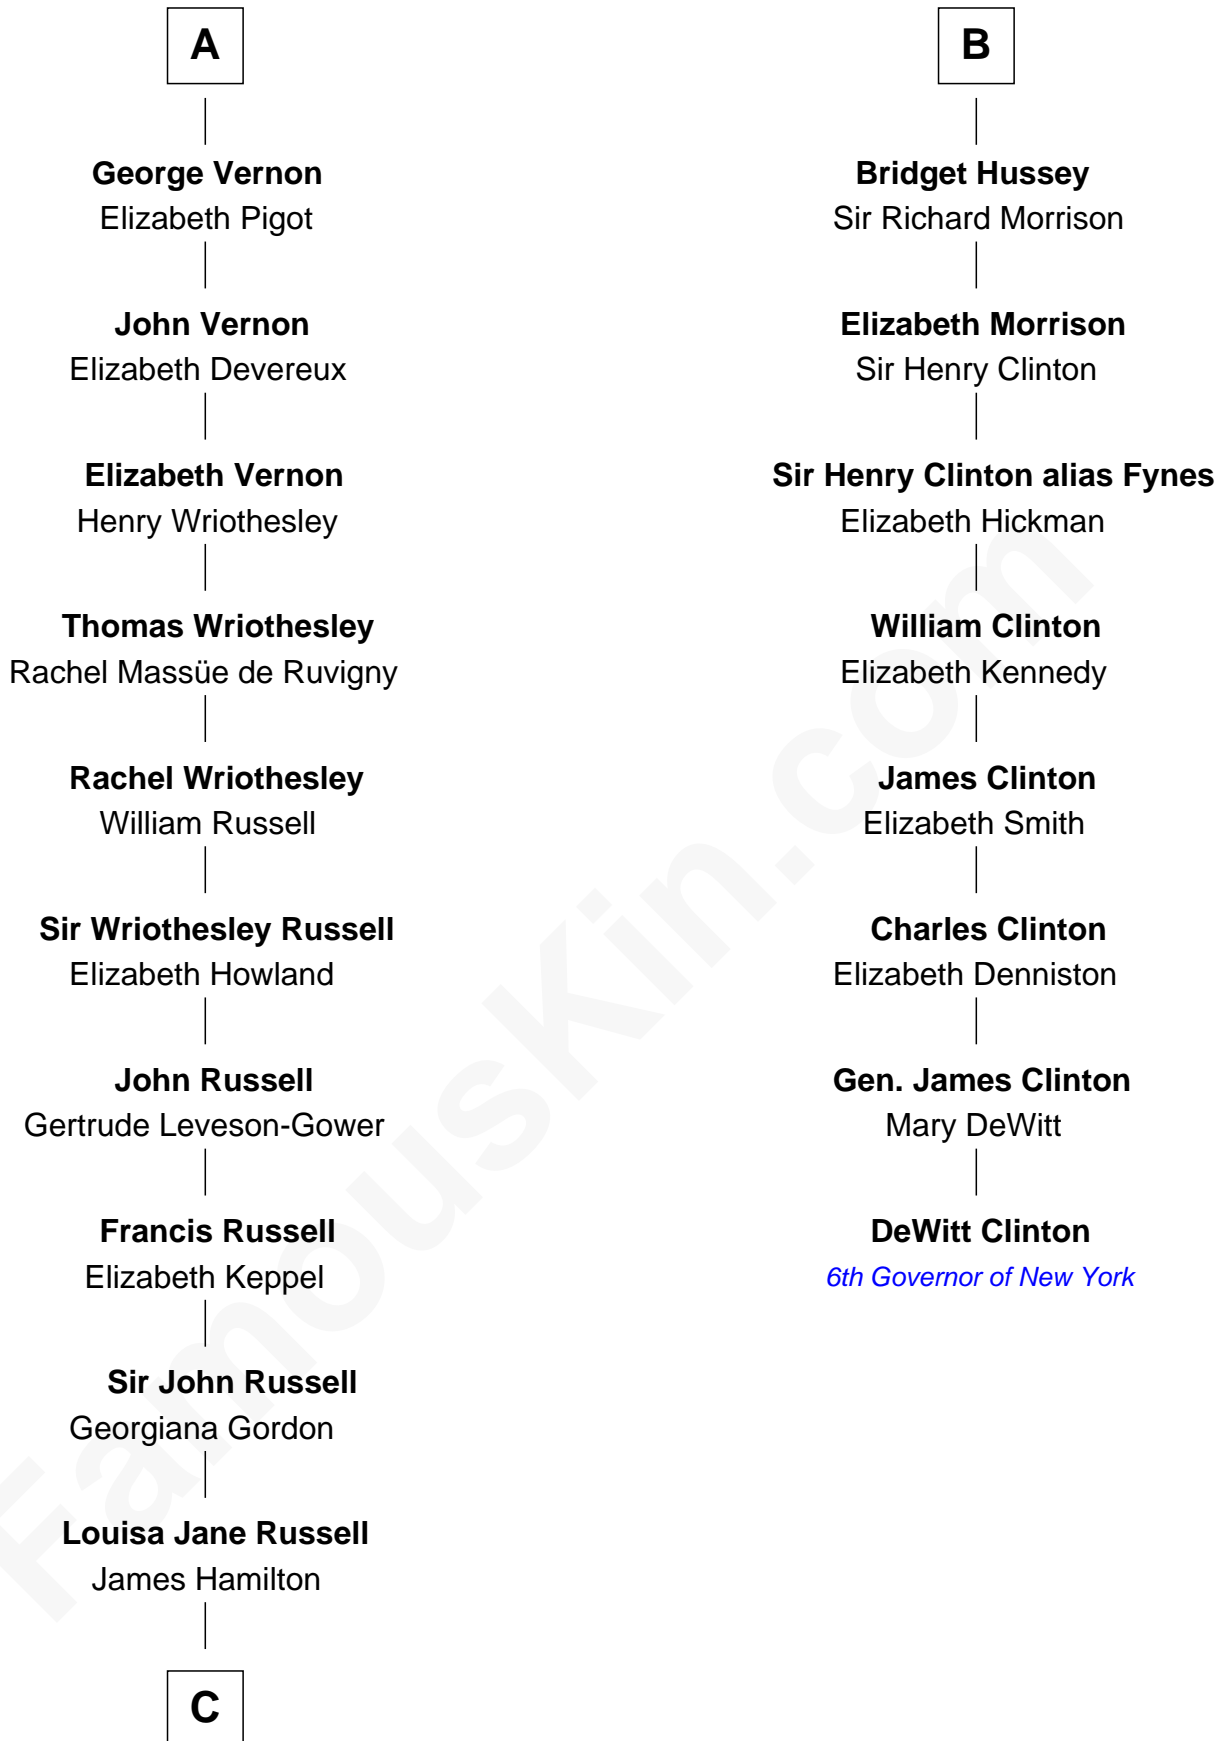

FamousKin.com Relationship Chart of

Sarah Ferguson

Duchess of York

14th cousin 7 times removed of

DeWitt Clinton

6th Governor of New York

C

—
Louisa Jane Hamilton

William Henry Walter Montagu-Douglas-Scott

—
Herbert Andrew Montagu-Douglas-Scott

Marie Josephine Edwards

—
Marian Louisa Montagu-Douglas-Scott

Andrew Henry Ferguson

—
Ronald Ivor Ferguson

Susan Mary Wright