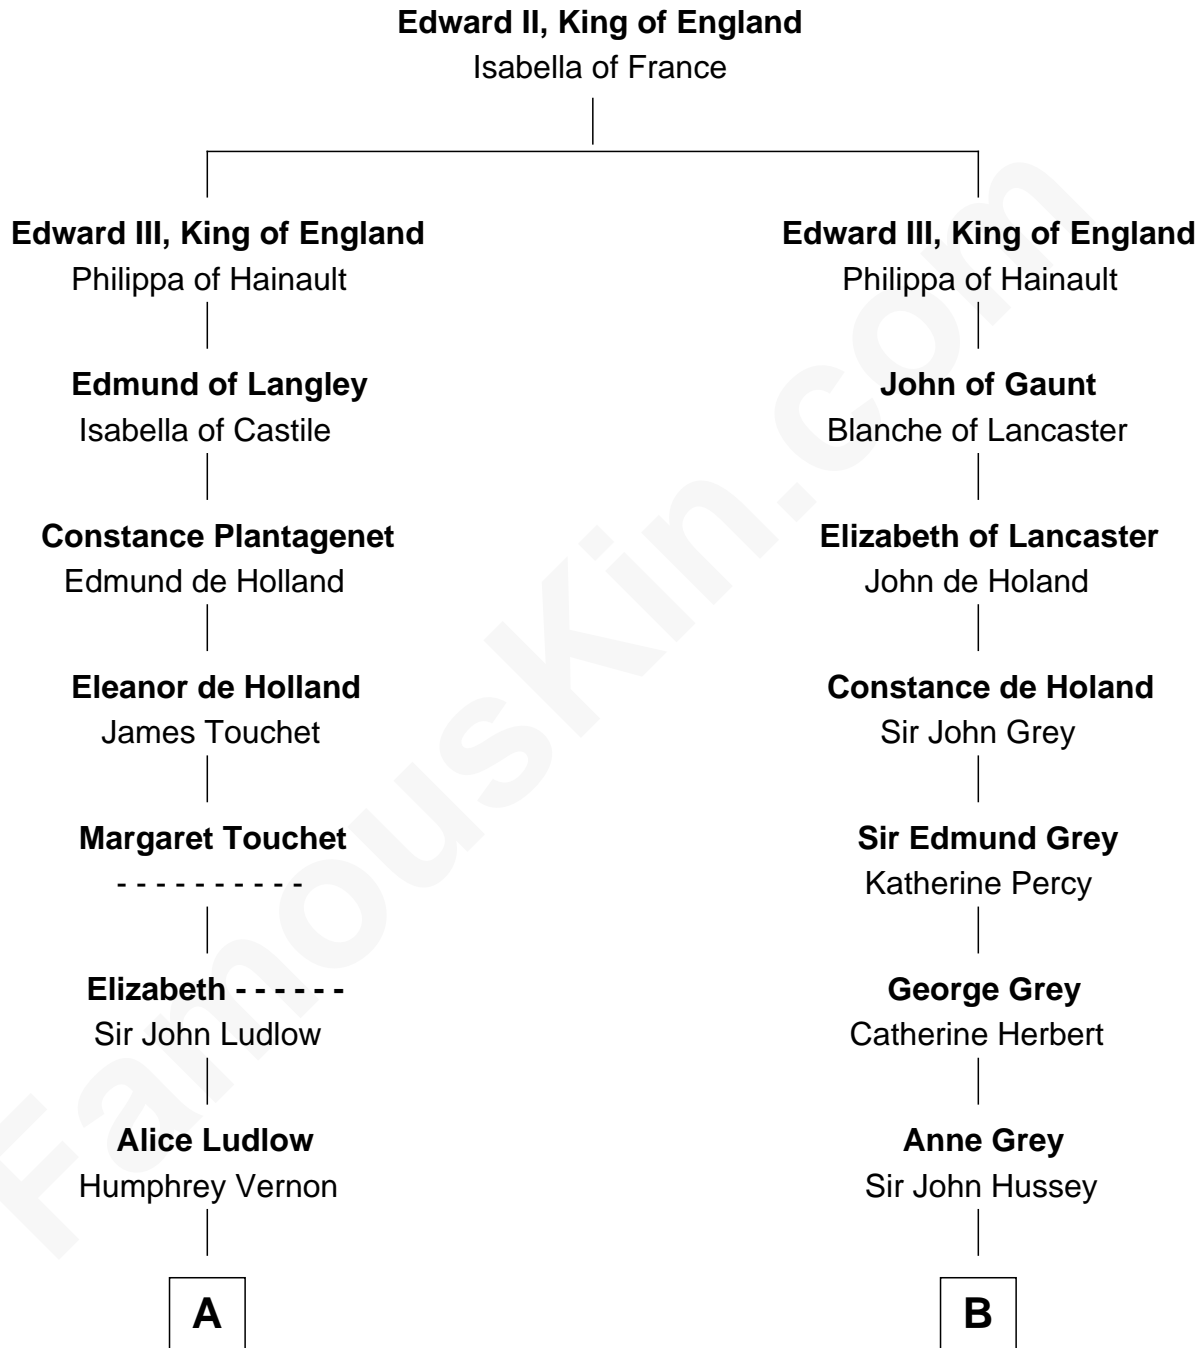

FamousKin.com Relationship Chart of

Sarah Ferguson

Duchess of York

14th cousin 7 times removed of

DeWitt Clinton

6th Governor of New York

C

—
Louisa Jane Hamilton

William Henry Walter Montagu-Douglas-Scott

—
Herbert Andrew Montagu-Douglas-Scott

Marie Josephine Edwards

—
Marian Louisa Montagu-Douglas-Scott

Andrew Henry Ferguson

—
Ronald Ivor Ferguson

Susan Mary Wright

—
Sarah Ferguson

Duchess of York