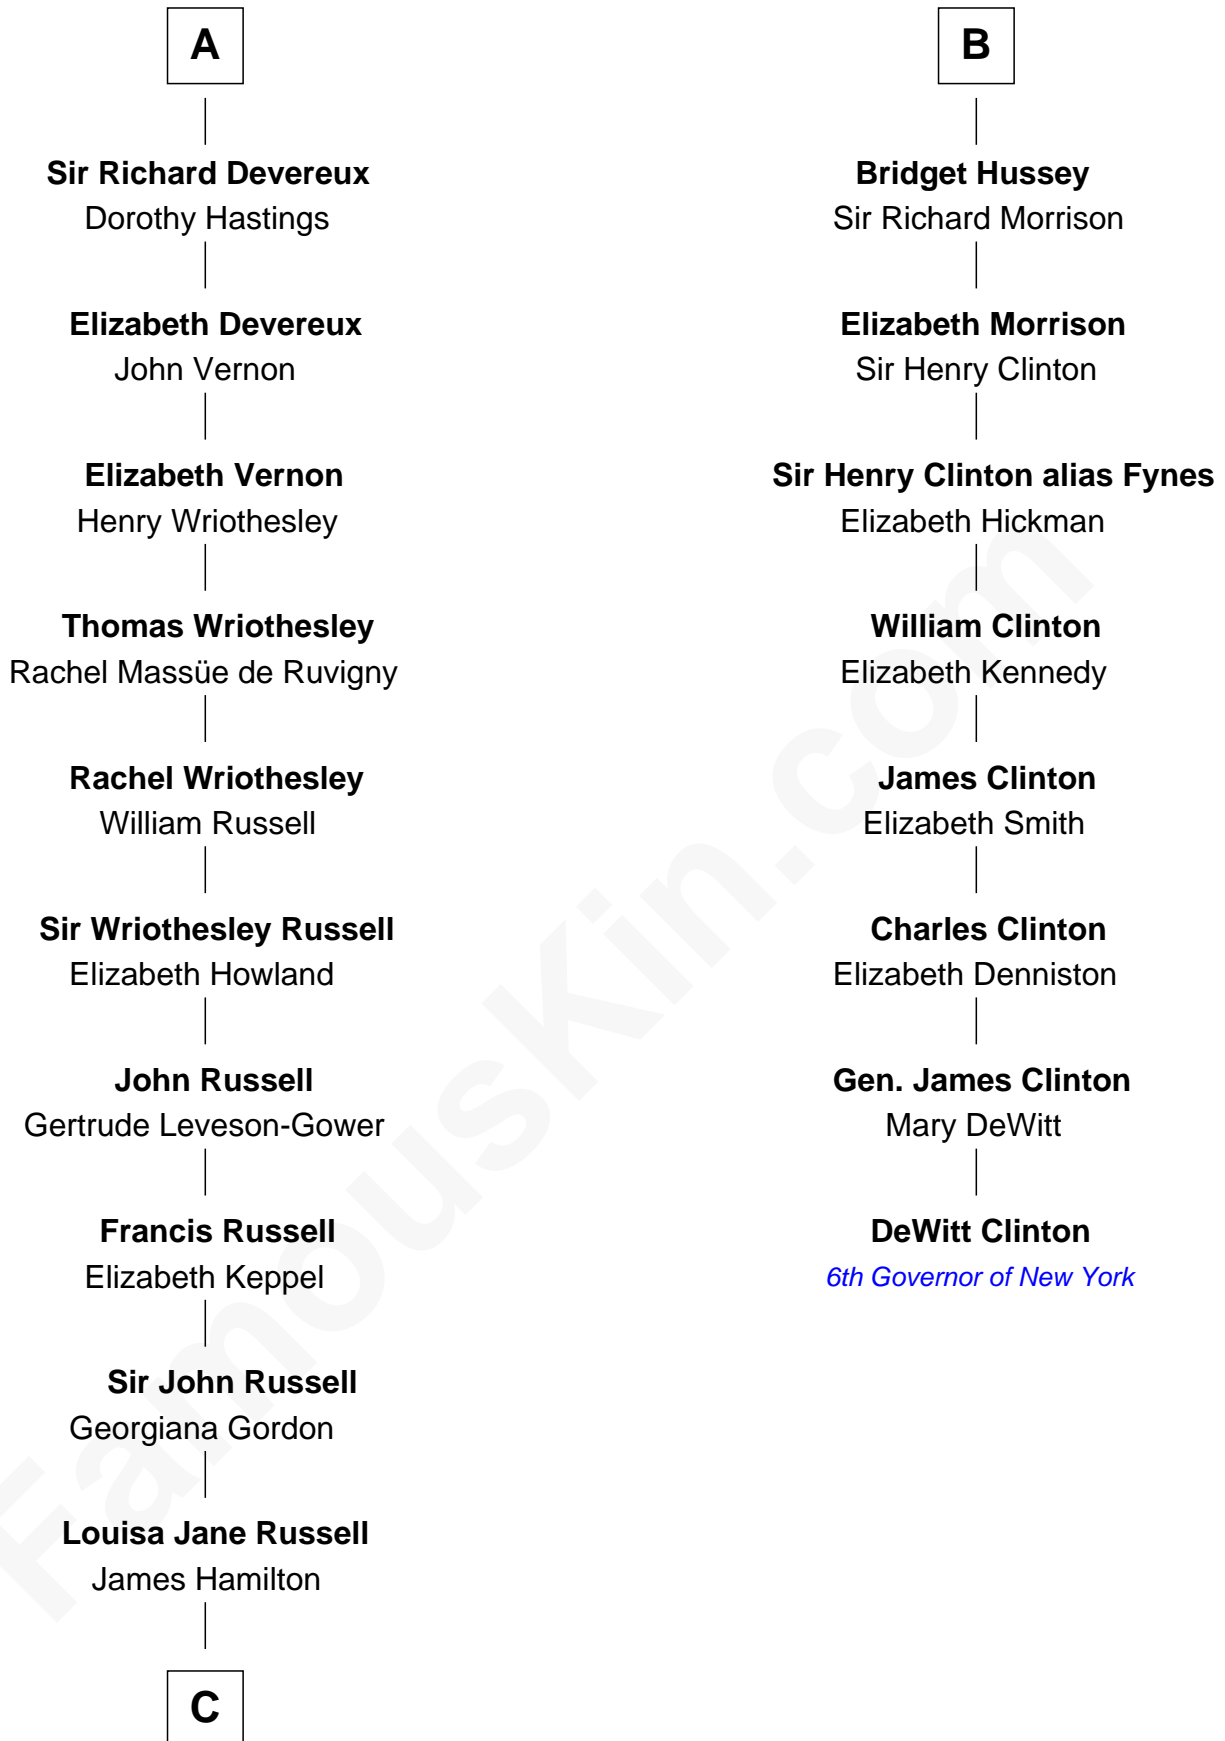

FamousKin.com
Relationship Chart of
Sarah Ferguson
Duchess of York

14th cousin 7 times removed of

DeWitt Clinton
6th Governor of New York

Sir Ranulph de Neville
 Euphemia de Clavering

Sir Ralph de Neville
 Alice de Audley

Margaret de Neville
 Sir Henry Percy

Sir Henry Percy
 Elizabeth Mortimer

Sir Henry Percy
 Eleanor Neville

Katherine Percy
 Sir Edmund Grey

George Grey
 Catherine Herbert

Anne Grey
 Sir John Hussey

B

C

—
Louisa Jane Hamilton

William Henry Walter Montagu-Douglas-Scott

—
Herbert Andrew Montagu-Douglas-Scott

Marie Josephine Edwards

—
Marian Louisa Montagu-Douglas-Scott

Andrew Henry Ferguson

—
Ronald Ivor Ferguson