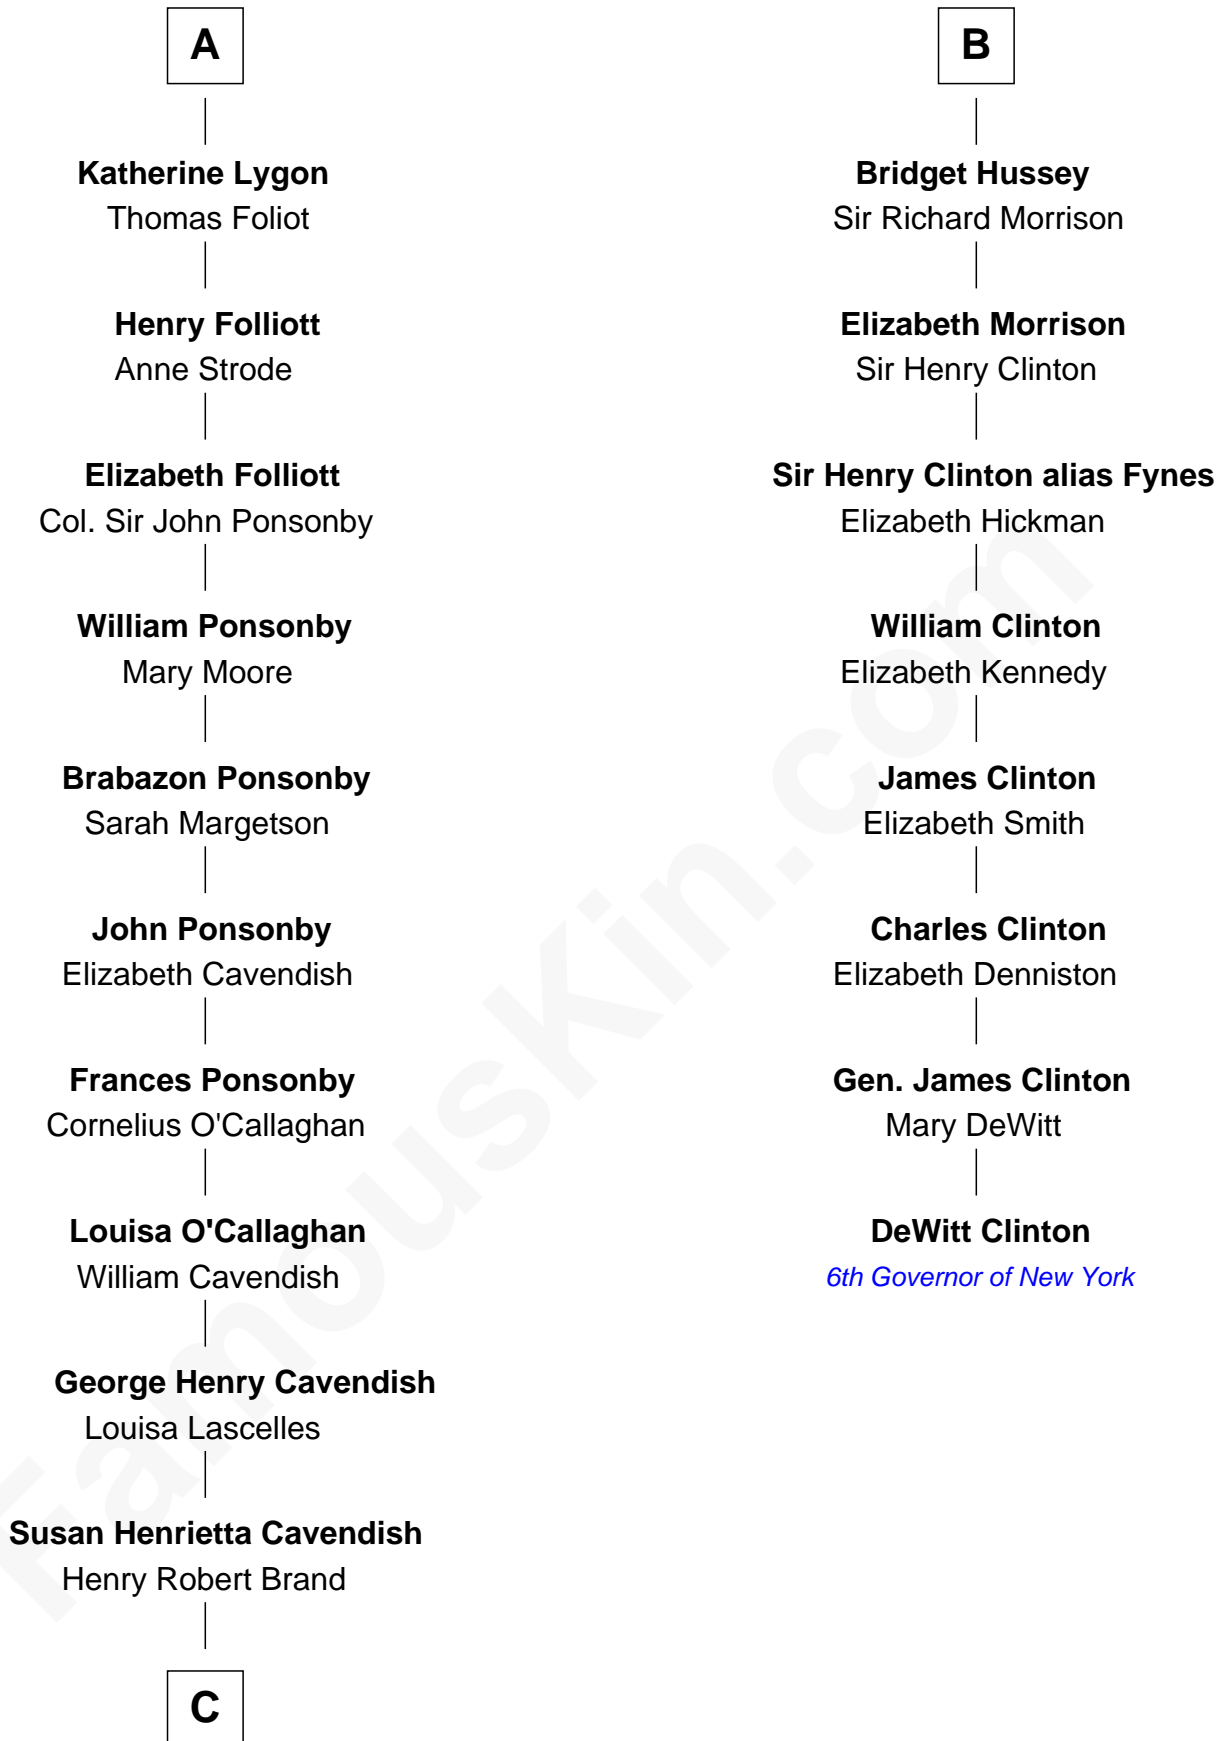

FamousKin.com Relationship Chart of

Sarah Ferguson

Duchess of York

14th cousin 6 times removed of

DeWitt Clinton

6th Governor of New York

Henry Plantagenet

Maud de Chaworth

C

—
Margaret Brand

Algernon Francis Holford Ferguson

—
Andrew Henry Ferguson

Marian Louisa Montagu-Douglas-Scott

—
Ronald Ivor Ferguson

Susan Mary Wright

—
Sarah Ferguson