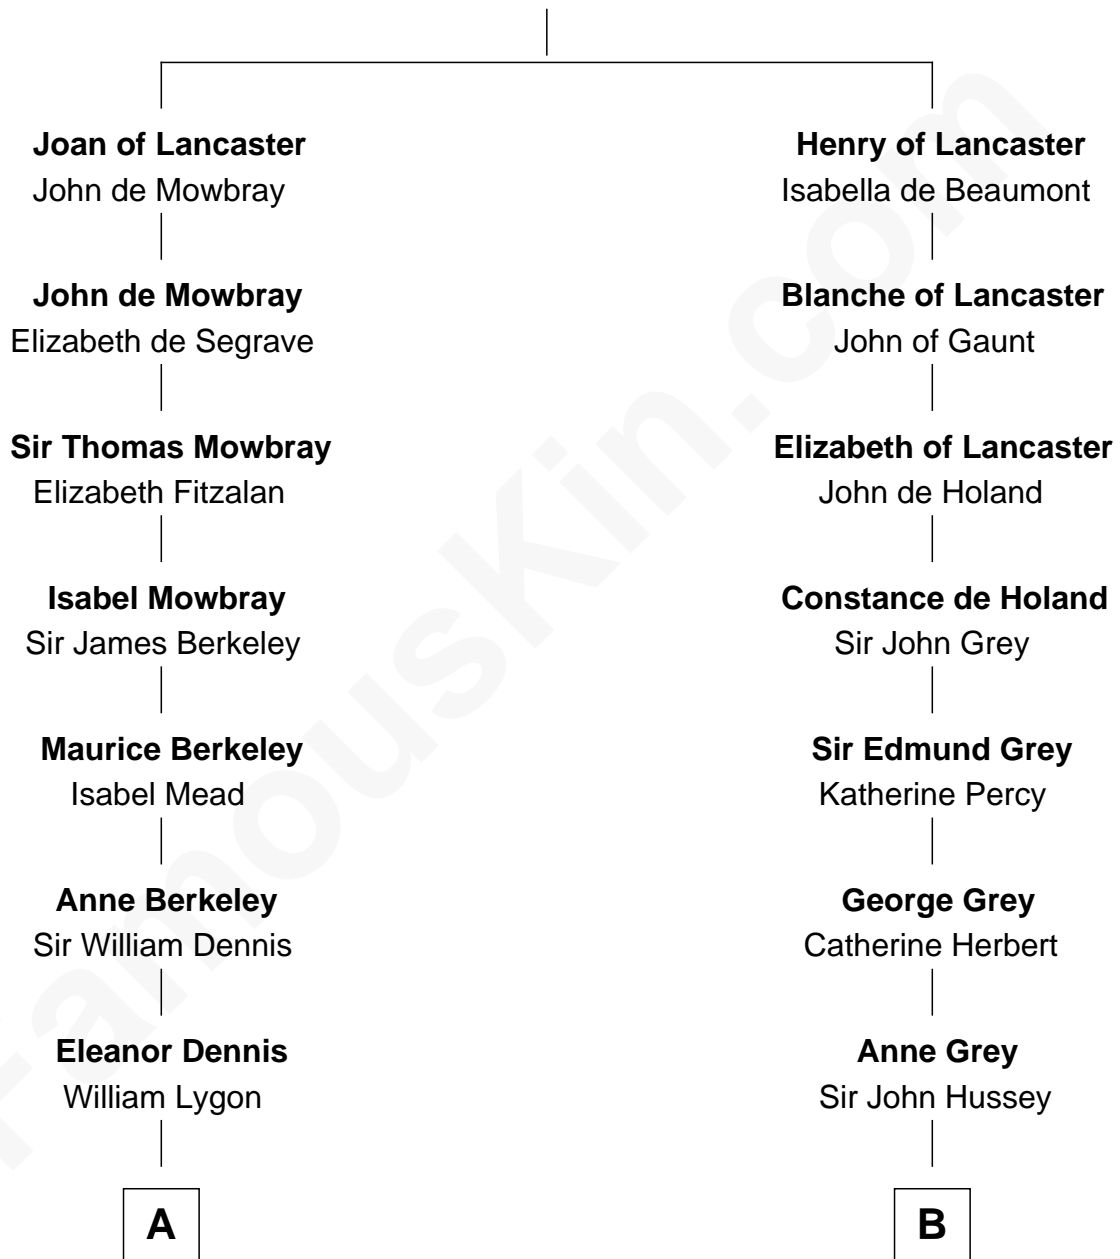

FamousKin.com Relationship Chart of

Sarah Ferguson

Duchess of York

14th cousin 6 times removed of

DeWitt Clinton

6th Governor of New York

Henry Plantagenet

Maud de Chaworth

C

—
Margaret Brand

Algernon Francis Holford Ferguson

—
Andrew Henry Ferguson

Marian Louisa Montagu-Douglas-Scott

—
Ronald Ivor Ferguson

Susan Mary Wright

—
Sarah Ferguson

Duchess of York

FamousKin.com