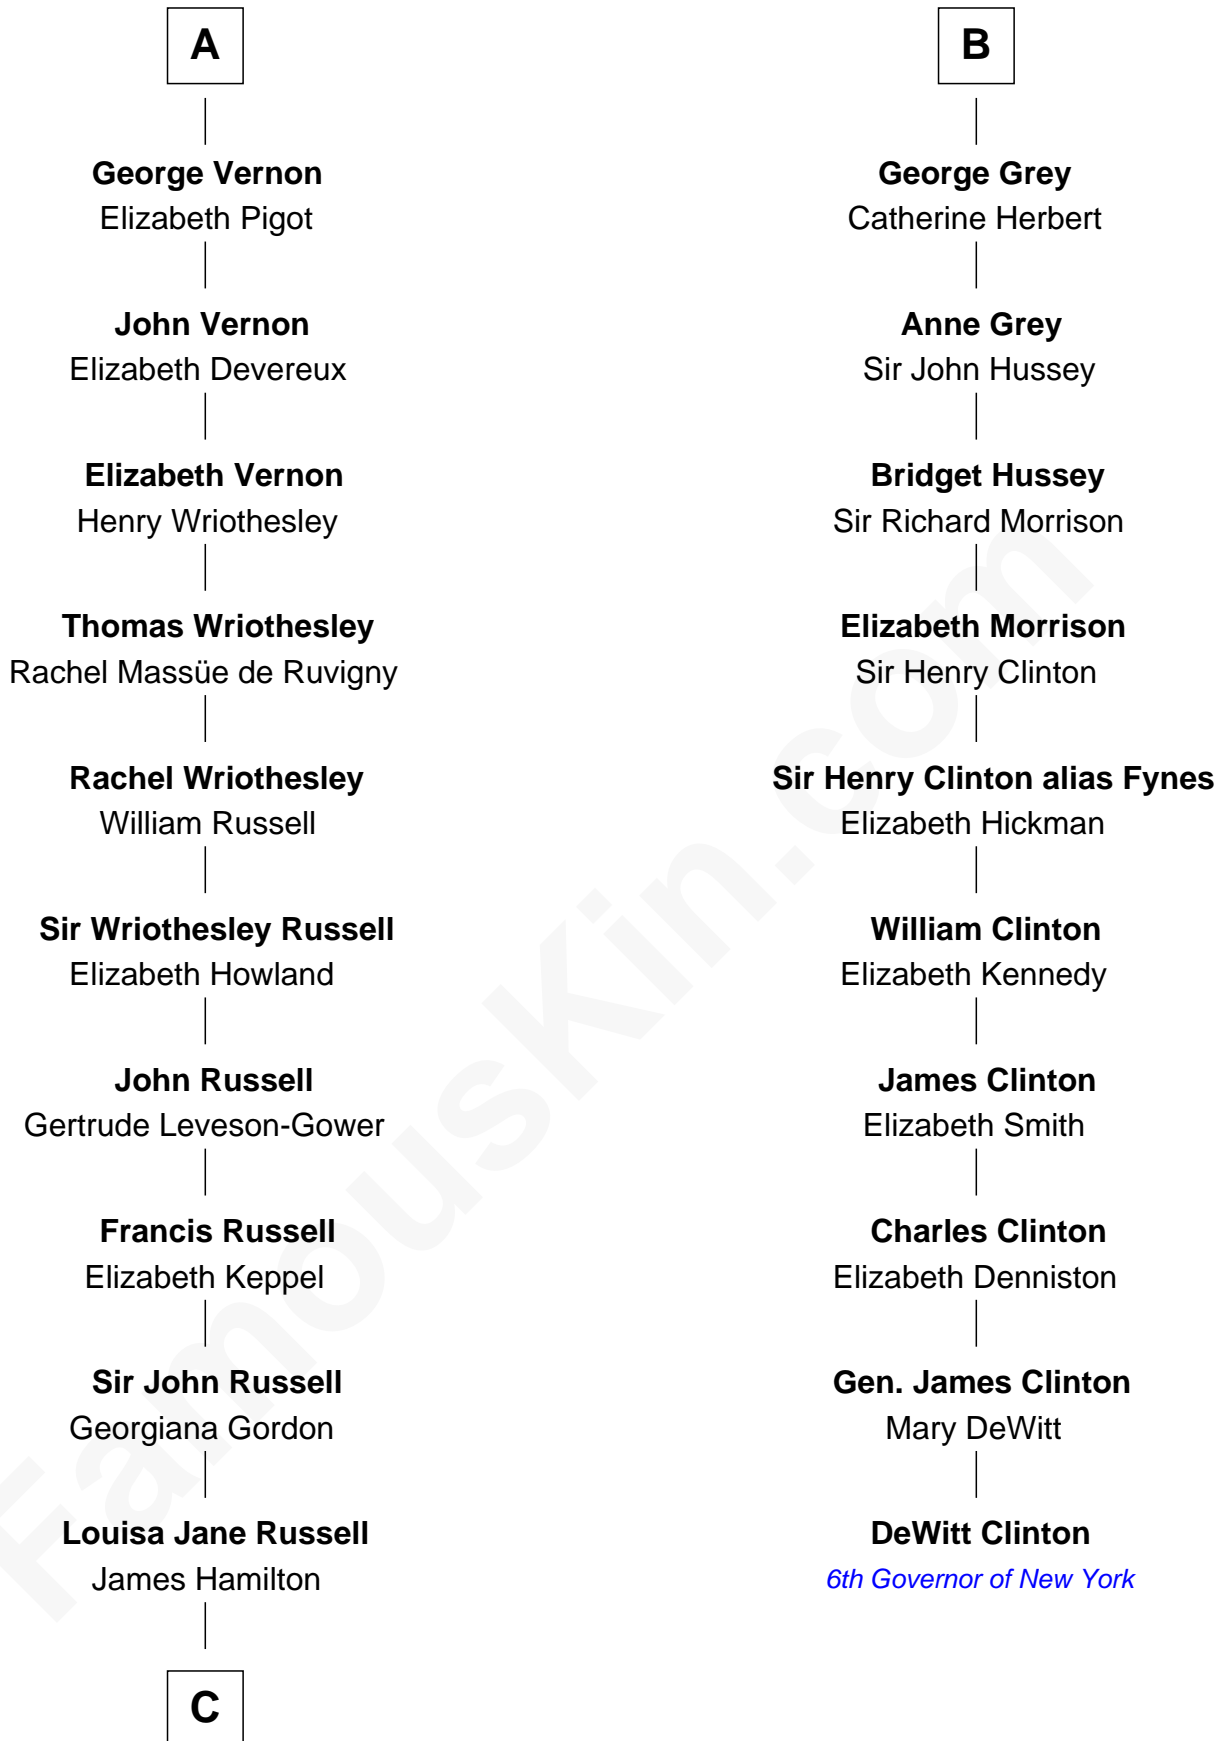

# FamousKin.com Relationship Chart of

**Sarah Ferguson**

*Duchess of York*

16th cousin 5 times removed of

**DeWitt Clinton**

*6th Governor of New York*

**C**

—  
**Louisa Jane Hamilton**

William Henry Walter Montagu-Douglas-Scott

—  
**Herbert Andrew Montagu-Douglas-Scott**

Marie Josephine Edwards

—  
**Marian Louisa Montagu-Douglas-Scott**

Andrew Henry Ferguson

—  
**Ronald Ivor Ferguson**

Susan Mary Wright

—  
**Sarah Ferguson**

*Duchess of York*