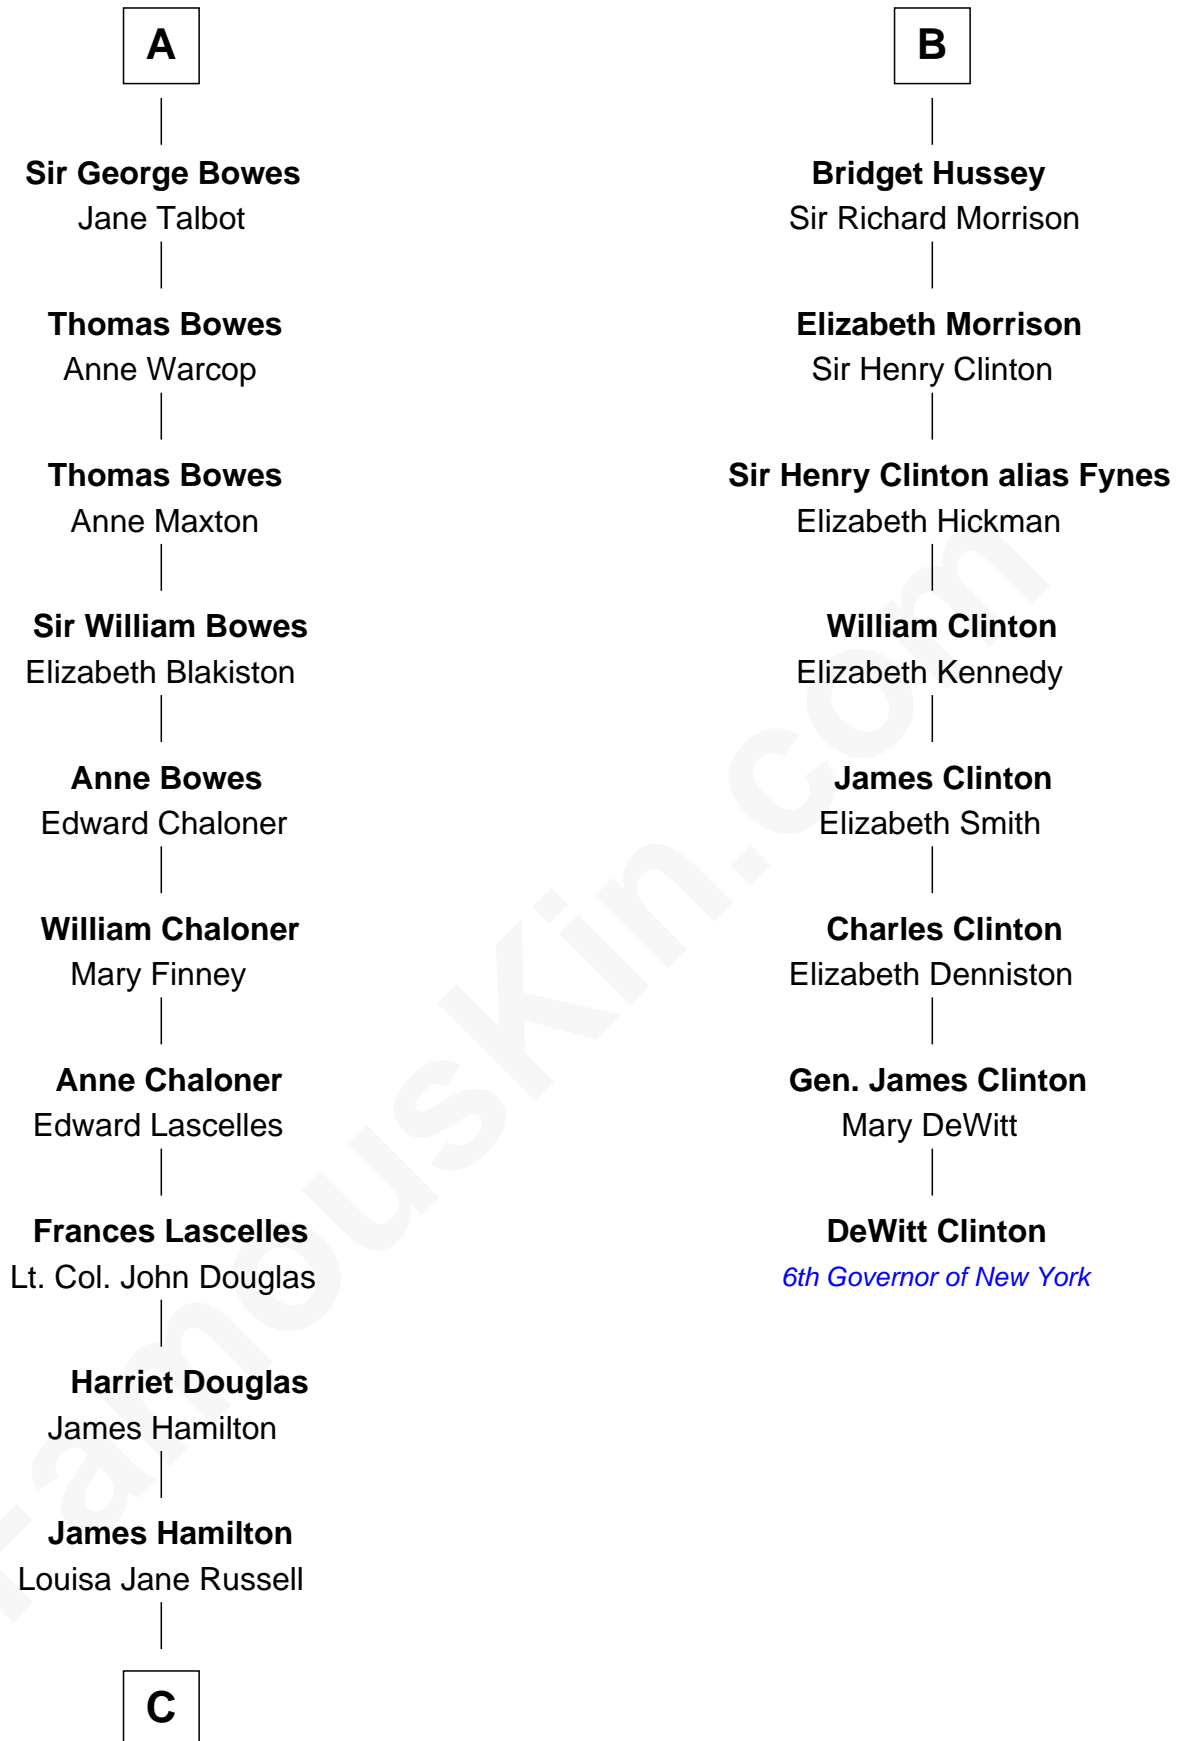

# FamousKin.com Relationship Chart of

**Sarah Ferguson**

*Duchess of York*

14th cousin 7 times removed of

**DeWitt Clinton**

*6th Governor of New York*

**Sir Hugh I de Audley**

Iseult de Mortimer

**C**

—  
**Louisa Jane Hamilton**

William Henry Walter Montagu-Douglas-Scott

—  
**Herbert Andrew Montagu-Douglas-Scott**

Marie Josephine Edwards

—  
**Marian Louisa Montagu-Douglas-Scott**

Andrew Henry Ferguson

—  
**Ronald Ivor Ferguson**

Susan Mary Wright

—  
**Sarah Ferguson**

*Duchess of York*